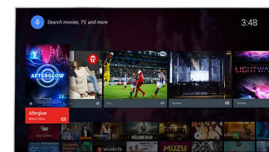

Quad Core + Android

Philips Quad Core processor meets the power of Android to deliver an exciting gaming experience. And with Android on your TV you'll navigate, launch apps and play videos in a way that is super fast, super intuitive, and super fun.