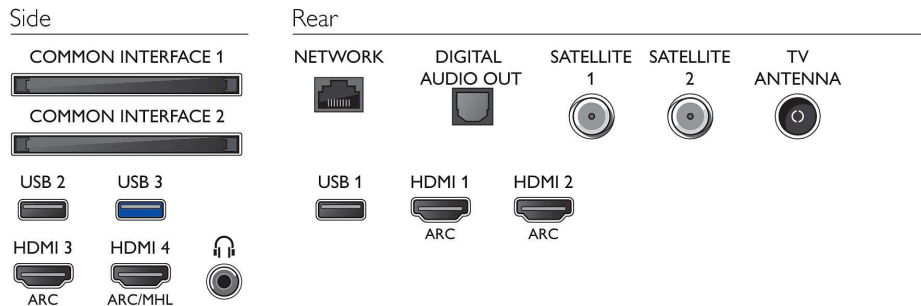

- Number of HDMI connections: 4
- HDMI features: 4K, Audio Return Channel
- EasyLink (HDMI-CEC): Remote control pass-through, System audio control, System standby, One touch play
- Number of USBs: 3
- Wireless connection: Dual Band, Wi-Fi 802.11ac 2x2 integrated
- Other connections: Antenna IEC75, Common Interface Plus (CI+), Digital audio out (optical), Headphone out, 2x Common Interface Plus (CI+), 2x Satellite input, Ethernet-LAN RJ-45, Satellite Connector
- HDCP 2.2: Yes on all HDMI

Power

- Mains power: AC 220 - 240 V 50/60Hz
- Ambient temperature: 5 °C to 35 °C

- Standby power consumption: <math>< 0.3</math>
- Energy Label Class: B
- Eu Energy Label power: 156 W
- Power Saving Features: Auto switch-off timer, Light sensor, Picture mute (for radio)
- Off mode power consumption: 0.3
- Annual energy consumption: 228 kWh
- Presence of lead: Yes*
- Mercury content: 0 mg

Accessories

- Included accessories: Remote Control, 2 x AA Batteries, Table top stand, Power cord, Quick start guide, Legal and safety brochure

Dimensions

- Set Width: 1228.6 mm
- Set Height: 751.9 mm
- Set Depth: 49.4 mm
- Product weight: 17.42 kg
- Set width (with stand): 1228.6 mm
- Set height (with stand): 818.43 mm
- Set depth (with stand): 233.44 mm
- Product weight (+stand): 21.18 kg
- Box width: 1523 mm
- Box height: 1052 mm
- Box depth: 314 mm
- Weight incl. Packaging: 34 kg
- Wall mount compatible: 400 x 400 mm
- TV stand width distance: 1226.5 mm

Connections

* EPG and actual visibility (up to 8 days) is country and operator dependent.
* Android App offerings vary per country. For more details please visit your local Google Play Store.
* Energy consumption in kWh per year, based on the power consumption of the television operating 4 hours per day for 365 days. The actual energy consumption will depend on how the television is used.
* Cloud Gaming offering depends on game providers.
* The TV supports DVB reception for 'Free to air' broadcast. Specific DVB operators may not be supported. An up to date list can be found in the FAQ section of the Philips support website. For some operators Conditional Access and subscription are required. Contact your operator for more information.
* (Philips) only compatible with specific Philips player device.
* Google Cast functionality is subject to Google Cast Ready apps and devices. For more details please visit Google Cast product page.
* Philips TV Remote app and related functionalities vary per TV model, operator, and country, as well as smart device model and OS. For more details please visit: www.philips.com/TVRemoteapp.
* Smart TV app offerings vary per TV model and country. For more details please visit: www.philips.com/smarttv.
* USB recording for digital channels only, recordings may be limited by broadcast copy protection (CI+). Country and channel restrictions may apply.

Issue date 2023-10-02

Version: 18.4.2

EAN: 87 18863 01045 7

© 2023 Koninklijke Philips N.V.
All Rights reserved.

Specifications are subject to change without notice. Trademarks are the property of Koninklijke Philips N.V. or their respective owners.

www.philips.com