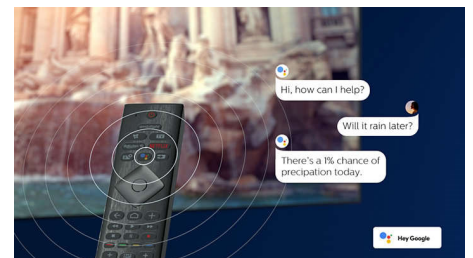

Philips OLED TV

With a Philips OLED TV, you get a wider viewing angle and a uniquely lifelike picture. Blacks are deeper. Colors are truer. Details in shadows and highlights are precisely reproduced. All major HDR formats are supported. You'll feel the full power of every scene.

AI voice control

Push a button on the remote to talk to the Google Assistant. Control the TV or Google Assistant-compatible smart home devices with your voice. Or ask Alexa to control the TV via Alexa-enabled devices.