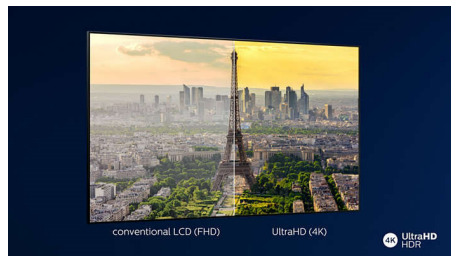

HDR10+ supported

Your Philips TV is primed to get the most out of the HDR10+ video format. Contrast, color, and brightness levels are adjusted from frame to frame. Whether it's a must-watch series or the new blockbuster, shadows will be deeper. Bright surfaces will shine. Colors will be truer.