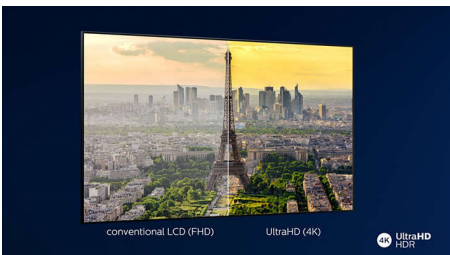

4K UHD

Bright 4K LED TV. Vibrant HDR picture. Smooth motion. A Philips 4K UHD TV brings content to life with rich colors and crisp contrast. Images have more depth, and motion is smooth. Movies, shows, games, and more look great no matter the source.