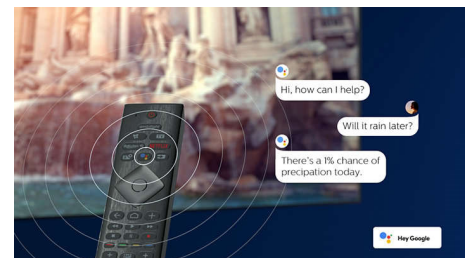

## Philips OLED TV

With a Philips OLED TV, you get a wider viewing angle and a uniquely lifelike picture. Blacks are deeper. Colors are truer. Details in shadows and highlights are precisely reproduced. All major HDR formats are supported. You'll feel the full power of every scene.

## AI voice control

Push a button on the remote to talk to the Google Assistant. Control the TV or Google Assistant-compatible smart home devices with your voice. Or ask Alexa to control the TV via Alexa-enabled devices.