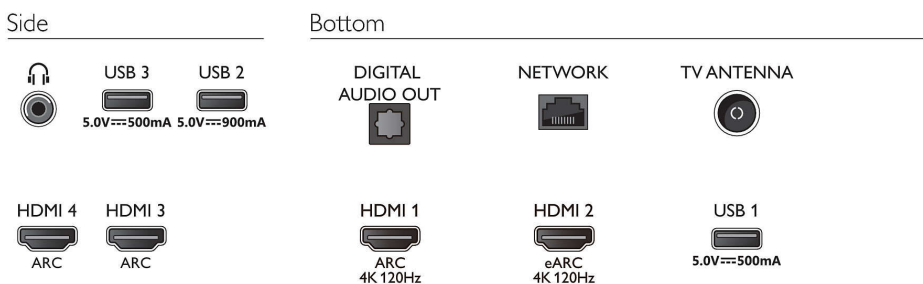

Connectivity

- Number of HDMI connections: 4
- HDMI features: 4K, Audio Return Channel
- EasyLink (HDMI-CEC): Remote control pass-through, System audio control, System standby, One touch play
- Number of USBs: 3
- Wireless connection: Wi-Fi 802.11ac, 2x2, Dual band, Bluetooth 5.0
- Other connections: Digital audio out (optical), Ethernet-LAN RJ-45, Headphone out
- HDCP 2.3: Yes on all HDMI
- HDMI ARC: Yes for all ports
- HDMI eARC: Yes on HDMI2
- HDMI VRR: Yes on all HDMI ports, FreeSync Premium

Power

- Mains power: AC 220 - 240 V 50/60Hz

- Ambient temperature: 5 °C to 35 °C
- Power Saving Features: Auto switch-off timer, Light sensor, Picture mute (for radio), Eco mode

Accessories

- Included Accessories: Legal and safety brochure, Power cord, Quick start guide (x1), Remote Control, Table top stand, 2 x AAA Batteries

Dimensions

- Set Width: 1227.8 mm
- Set Height: 702 mm
- Set Depth: 68.0 mm
- Product weight: 19.0 kg
- Set width (with stand): 1227.8 mm
- Set height (with stand): 719.0 mm
- Set depth (with stand): 280.0 mm
- Product weight (+stand): 19.4 kg
- Box width: 1400.0 mm
- Box height: 860.0 mm
- Box depth: 160.0 mm
- Weight incl. Packaging: 25 kg
- Wall mount dimensions: 300 x 300 mm, 400 x 300 mm

Connections

Issue date 2023-07-23

Version: 5.0.1

EAN: 87 18863 03216 9

© 2023 Koninklijke Philips N.V.
All Rights reserved.

Specifications are subject to change without notice. Trademarks are the property of Koninklijke Philips N.V. or their respective owners.

www.philips.com

- EPG and actual visibility (up to 8 days) is country and operator dependent.
- Android App offerings vary per country. For more details please visit your local Google Play Store.
- Energy consumption in kWh per year, based on the power consumption of the television operating 4 hours per day for 365 days. The actual energy consumption will depend on how the television is used.
- The TV supports DVB reception for 'Free to air' broadcast. Specific DVB operators may not be supported. An up to date list can be found in the FAQ section of the Philips support website. For some operators Conditional Access and subscription are required. Contact your operator for more information.
- Philips TV Remote app and related functionalities vary per TV model, operator, and country, as well as smart device model and OS. For more details please visit: www.philips.com/TVRemoteapp.
- Smart TV app offerings vary per TV model and country. For more details please visit: www.philips.com/smarttv.
- USB recording for digital channels only, recordings may be limited by broadcast copy protection (CI+). Country and channel restrictions may apply.
- Amazon, Alexa and all related logos are trademarks of Amazon.com, Inc. or its affiliates. Amazon Alexa is available in selected languages and countries.
- Amazon Prime is available in selected languages and countries.
- Disney+ subscription required. Subject to terms at <https://www.disneyplus.com> (c) 2020 Disney and its related entities. Disney+ is available in selected languages and countries.
- Google Assistant is available on Philips Android TVs running on Android O (8) or higher OS version. Google Assistant is available in selected languages and countries.
- Netflix subscription required. Subject to terms at <https://www.netflix.com>
- Rakuten TV is available in selected languages and countries.
- Cloud Gaming offering depends on game providers.
- Image depicted on the website are non-contractual pictures. Please always refer to the actual TV that are sold in the retail or stores.
- Memory size (Flash) : 32G, the actual available disc space may differ (dependent on e.g. (pre-)installed apps, installed operating system, etc.)