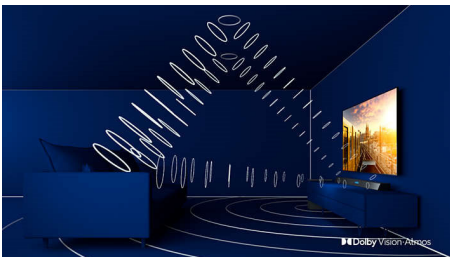

Dolby Vision + Dolby Atmos

Support for Dolby's premium sound and video formats means the HDR content you watch

will look-and sound-glorious. You'll enjoy a picture that reflects the director's original intentions and experience spacious sound with real clarity and depth.