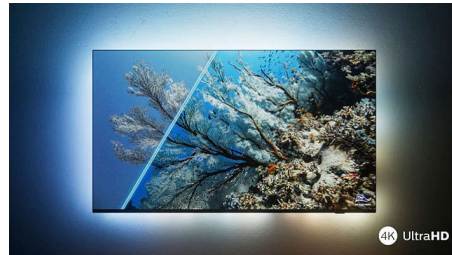

Supports all major HDR formats

Your Philips 4K UHD TV is compatible with all major HDR formats, including Dolby Vision. Whether it's a must-watch series or the latest video game, shadows will be deeper. Bright surfaces will shine. Colors will be truer.

Slim, attractive design

Looking for a TV that fits with your room? This 4K smart TV is dressed for the occasion! The virtually bezel-free screen goes with just about any interior scheme. While the slim feet make

70PUT7906/75

it seem as if the screen is floating above your TV unit or table.

Grey bezel. Slender feet.

Grey bezel. Slender feet.