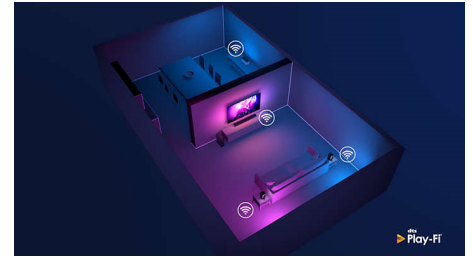

DTS Play-Fi compatible

With DTS Play-Fi on your Philips TV you can connect to compatible speakers in any room. Got wireless speakers in the kitchen? Listen to the movie while you make a snack or keep up with the sports commentary while you get everyone drinks.