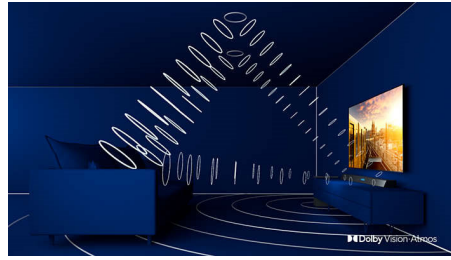

Dolby Vision + Dolby Atmos

Support for Dolby's premium sound and video formats means the HDR content you watch will look-and sound-glorious. You'll enjoy a picture that reflects the director's original intentions and experience spacious sound with real clarity and depth.