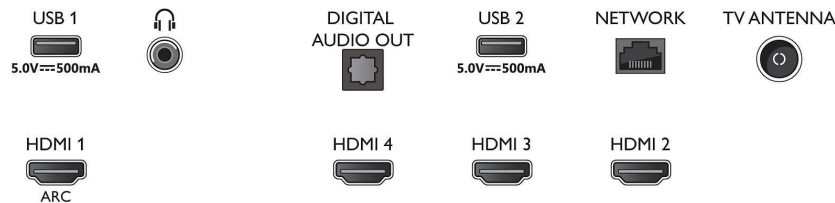

### Accessories

- Included accessories: Remote Control, 2 x AAA Batteries, Power cord, Quick start guide, Legal and safety brochure, Table top stand

50PUT7966/98

### Dimensions

- Set Width: 1115.6 mm
- Set Height: 644.7 mm
- Set Depth: 81.6 mm
- Product weight: 12.1 kg
- Set width (with stand): 1115.6 mm
- Set height (with stand): 673 mm
- Set depth (with stand): 255.8 mm
- Product weight (+stand): 12.8 kg
- Box width: 1240.0 mm
- Box height: 785.0 mm
- Box depth: 150.0 mm
- Weight incl. Packaging: 16.0 kg
- Wall mount compatible: 200 x 300 mm

## Connections

Side

Bottom

Issue date 2023-07-23

Version: 2.0.1

EAN: 87 18863 03239 8

© 2023 Koninklijke Philips N.V.  
All Rights reserved.

Specifications are subject to change without notice. Trademarks are the property of Koninklijke Philips N.V. or their respective owners.