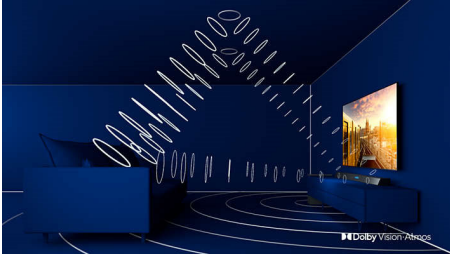

Dolby Vision + Dolby Atmos

Support for Dolby's premium sound and video formats means the HDR content you watch will look-and sound-glorious. You'll enjoy a picture that reflects the director's original intentions and experience spacious sound with real clarity and depth.