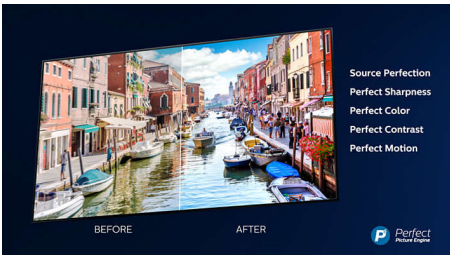

P5 Perfect Picture Engine

The Philips P5 Perfect Picture Engine delivers an image as brilliant as the content you love. Details have noticeably more depth. Colours are vivid, while skin tones look natural. Contrast is so crisp you'll feel every detail. And motion is so smooth that you'll never lose sight of the ball, no matter how fast the play.