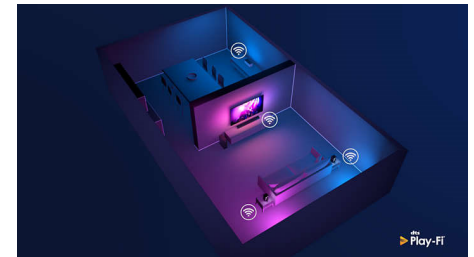

## DTS Play-Fi compatible

With DTS Play-Fi on your Philips TV you can connect to compatible speakers in any room. Got wireless speakers in the kitchen? Listen to the movie while you make a snack or keep up with the sports commentary while you get everyone drinks.