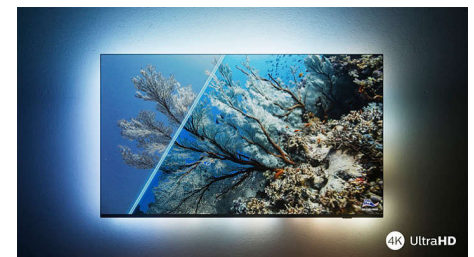

Supports all major HDR formats

Your Philips 4K UHD TV is compatible with all major HDR formats, including Dolby Vision. Whether it's a must-watch series or the latest video game, shadows will be deeper. Bright surfaces will shine. Colors will be truer.