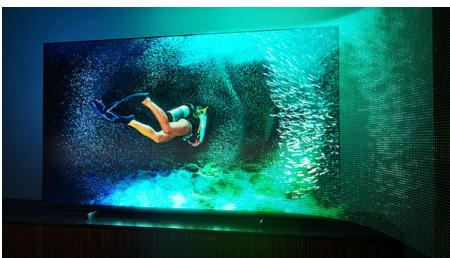

Mini LED TV

Your Philips Mini LED TV supports all major HDR formats and gives you a truly impressive big-screen picture with deep blacks and lifelike colors. Over a thousand intelligent backlight zones are independently dimmed or

brightened to enable pin-sharp contrast and real depth.