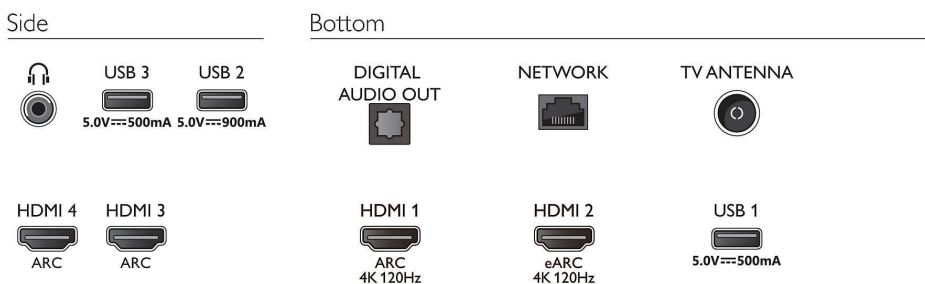

Connectivity

- Number of HDMI connections: 4
- HDMI features: 4K, Audio Return Channel
- EasyLink (HDMI-CEC): Remote control pass-through, System audio control, System standby, One touch play
- Number of USBs: 3
- Wireless connection: Wi-Fi 802.11ac, 2x2, Dual band, Bluetooth 5.0
- Other connections: Digital audio out (optical), Ethernet-LAN RJ-45, Headphone out
- HDCP 2.3: Yes on all HDMI
- HDMI ARC: Yes for all ports
- HDMI eARC: Yes on HDMI2
- HDMI VRR: FreeSync Premium, Yes on all HDMI

- ports
- HDMI 2.1 features: ALLM on all HDMI ports, eARC on HDMI 2, VRR on all HDMI ports

Power

- Mains power: AC 220 - 240 V 50/60Hz
- Ambient temperature: 5 °C to 35 °C
- Standby power consumption: $0.5W$
- Power Saving Features: Auto switch-off timer, Light sensor, Picture mute (for radio), Eco mode

Accessories

- Included accessories: Legal and safety brochure, Power cord, Quick start guide, Remote Control, Table top stand, 2 x AAA Batteries
- Included batteries: 2 x AAA Batteries

Dimensions

- Set Width: 1449.0 mm
- Set Height: 830.5 mm
- Set Depth: 76.4 mm
- Product weight: 28.0 kg
- Set width (with stand): 1449.0 mm
- Set height (with stand): 858.9/ 898.9 mm
- Set depth (with stand): 279.6 mm
- Product weight (+stand): 28.6 kg
- Box width: 1600.0 mm
- Box height: 995.0 mm
- Box depth: 170.0 mm
- Weight incl. Packaging: 38.2 kg
- Wall mount compatible: 400 x 200 mm

Connections

Issue date 2023-07-23

Version: 4.0.1

EAN: 87 18863 03155 1

© 2023 Koninklijke Philips N.V.
All Rights reserved.

Specifications are subject to change without notice.
Trademarks are the property of Koninklijke Philips N.V.
or their respective owners.

www.philips.com

* EPG and actual visibility (up to 8 days) is country and operator dependent.
* Android App offerings vary per country. For more details please visit your local Google Play Store.
* The TV supports DVB reception for 'Free to air' broadcast. Specific DVB operators may not be supported. An up to date list can be found in the FAQ section of the Philips support website. For some operators Conditional Access and subscription are required. Contact your operator for more information.
* Philips TV Remote app and related functionalities vary per TV model, operator, and country, as well as smart device model and OS. For more details please visit: www.philips.com/TVRemoteapp.
* Smart TV app offerings vary per TV model and country. For more details please visit: www.philips.com/smarttv.
* Cloud Gaming offering depends on game providers.
* Google Assistant is available on Philips Android TVs running on Android O (8) or higher OS version. Google Assistant is available in selected languages and countries.
* Amazon Prime is available in selected languages and countries.
* Amazon, Alexa and all related logos are trademarks of Amazon.com, Inc. or its affiliates. Amazon Alexa is available in selected languages and countries.
* Netflix subscription required. Subject to terms at <https://www.netflix.com>
* Image depicted on the website are non-contractual pictures. Please always refer to the actual TV that are sold in the retail or stores.
* Memory size (Flash) : 32G, the actual available disc space may differ (dependent on e.g. (pre-)installed apps, installed operating system, etc.)