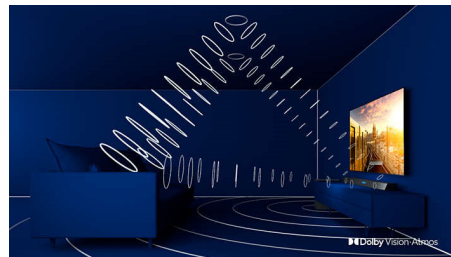

Dolby Vision + Dolby Atmos

Support for Dolby's premium sound and video formats means the HDR content you watch will look-and sound-glorious. You'll enjoy a picture that reflects the director's original intentions and experience spacious sound with real clarity and depth.