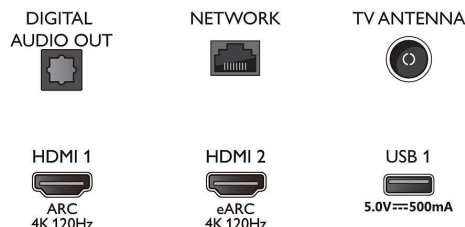

Accessories

- Included Accessories: Legal and safety brochure, Power cord, Quick start guide (x1), Remote Control, Table top stand, 2 x AAA Batteries

Dimensions

- Set Width: 1448.7 mm
- Set Height: 826 mm
- Set Depth: 68.0 mm
- Product weight: 26.6 kg
- Set width (with stand): 1448.7 mm
- Set height (with stand): 843.1 mm
- Set depth (with stand): 290.0 mm
- Product weight (+stand): 27.2 kg
- Box width: 1660 mm
- Box height: 995.0 mm
- Box depth: 170.0 mm
- Weight incl. Packaging: 34 kg
- Wall mount dimensions: 300 x 300 mm, 400 x 300 mm

Connections

Side

Bottom

Issue date 2023-07-23

Version: 5.0.1

EAN: 87 18863 03218 3

© 2023 Koninklijke Philips N.V.
All Rights reserved.

Specifications are subject to change without notice.
Trademarks are the property of Koninklijke Philips N.V. or their respective owners.