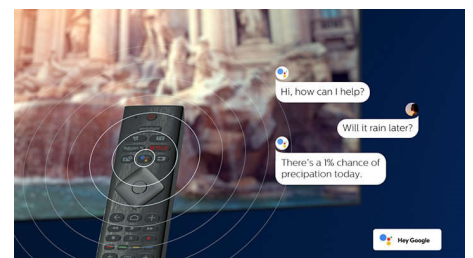

Philips OLED TV

With a Philips OLED TV, you get a wider viewing angle and a uniquely lifelike picture. Blacks are deeper. Colors are truer. Details in shadows and highlights are precisely reproduced. All major HDR formats are supported. You'll feel the full power of every scene.

Simply smart. Android TV

Your Philips Android TV gives you the content you want-when you want it. You can customize the home screen to display your favorite apps, making it simple to start streaming the movies and shows you love. Or pick up where you left off.

AI voice control

Push a button on the remote to talk to the Google Assistant. Control the TV or Google Assistant-compatible smart home devices with your voice. Or ask Alexa to control the TV via Alexa-enabled devices.