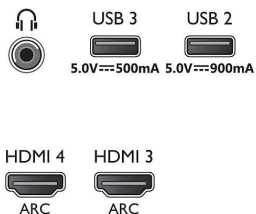

Accessories

- Included Accessories: Legal and safety brochure, Power cord, Quick start guide (x1), Remote Control, Table top stand, 2 x AAA Batteries

Dimensions

- Set Width: 1448.7 mm
- Set Height: 826 mm
- Set Depth: 68.0 mm
- Product weight: 26.6 kg
- Set width (with stand): 1448.7 mm
- Set height (with stand): 843.1 mm
- Set depth (with stand): 290.0 mm
- Product weight (+stand): 27.2 kg
- Box width: 1660 mm
- Box height: 995.0 mm
- Box depth: 170.0 mm
- Weight incl. Packaging: 34 kg
- Wall mount dimensions: 300 x 300 mm, 400 x 300 mm

Connections

Side

Bottom

Issue date 2023-07-23

Version: 5.0.1

EAN: 87 18863 03218 3

© 2023 Koninklijke Philips N.V.
All Rights reserved.

Specifications are subject to change without notice.
Trademarks are the property of Koninklijke Philips N.V. or their respective owners.