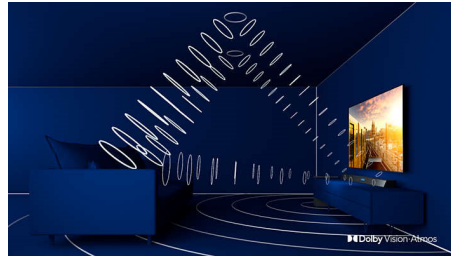

65OLED806/56

Highlights

4-sided Ambilight

With Philips 4-sided Ambilight, every moment feels closer. Intelligent LEDs around the edge of the TV respond to the on-screen action and emit an immersive glow that's simply captivating. Experience it once and wonder how you enjoyed TV without it.

Dolby Vision + Dolby Atmos

Support for Dolby's premium sound and video formats means the HDR content you watch will look-and sound-glorious. You'll enjoy a picture that reflects the director's original intentions and experience spacious sound with real clarity and depth.