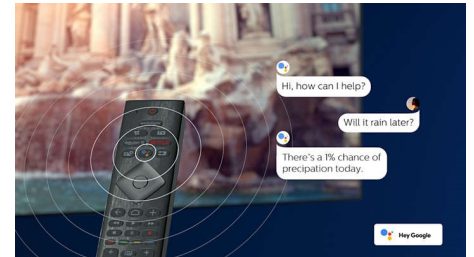

55PUT7906/56

Slim, attractive design

Looking for a TV that fits with your room? This 4K smart TV is dressed for the occasion! The virtually bezel-free screen goes with just about any interior scheme. While the slim feet make it seem as if the screen is floating above your TV unit or table.

Grey bezel. Slender feet.

Grey bezel. Slender feet.

Google Assistant

Control your Philips Android TV with your voice. Want to play a game, watch Netflix, or find content and apps in the Google Play store? Just tell your TV. You can even command all Google Assistant-compatible smart home devices-like dimming the lights and setting the thermostat on movie night. Without leaving the sofa.