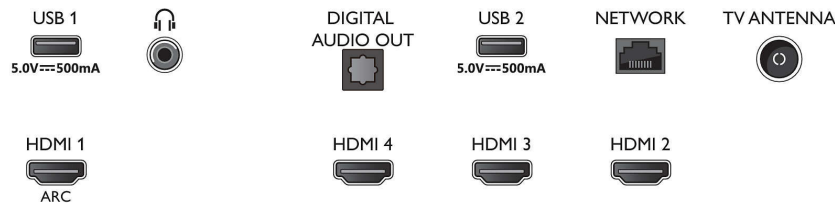

Connectivity

- Number of HDMI connections: 4
- HDMI features: Audio Return Channel, 4K
- EasyLink (HDMI-CEC): Remote control pass-through, System audio control, System standby, One touch play
- Number of USBs: 2
- Wireless connection: Wi-Fi 802.11n, 2x2, Dual band, Bluetooth 5.0
- Other connections: Digital audio out (optical), Ethernet-LAN RJ-45, Headphone out
- HDCP 2.3: Yes on all HDMI
- HDMI ARC: Yes on HDMI1

Accessories

- Included accessories: Remote Control, 2 x AAA Batteries, Power cord, Quick start guide, Legal and safety brochure, Table top stand

Dimensions

- Set Width: 1231.2 mm
- Set Height: 709.6 mm

- Set Depth: 79.4 mm
- Product weight: 14.2 kg
- Set width (with stand): 1231.2 mm
- Set height (with stand): 736.6 mm
- Set depth (with stand): 255.8 mm
- Product weight (+stand): 14.4 kg
- Box width: 1360.0 mm
- Box height: 840.0 mm
- Box depth: 160.0 mm
- Weight incl. Packaging: 18.9 kg
- Wall mount compatible: 200 x 300 mm

Connections

Side

Bottom

Issue date 2023-07-23

Version: 2.0.1

EAN: 87 18863 03204 6

© 2023 Koninklijke Philips N.V.
All Rights reserved.

Specifications are subject to change without notice. Trademarks are the property of Koninklijke Philips N.V. or their respective owners.