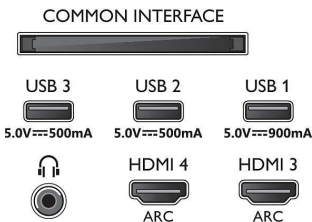

Connections

Side