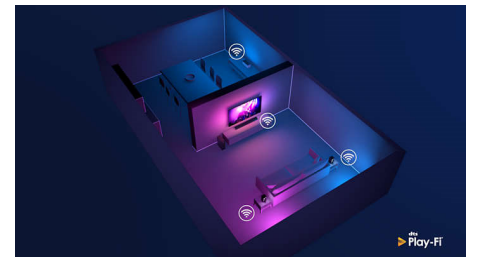

DTS Play-Fi compatible

With DTS Play-Fi on your Philips TV you can connect to compatible speakers in any room. Got wireless speakers in the kitchen? Listen to the film while you make a snack or keep up with the sports commentary while you get everyone drinks.