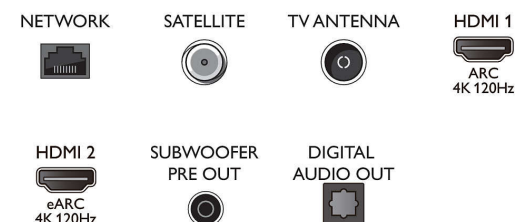

Bottom

Issue date 2023-07-23

Version: 8.3.1

EAN: 87 18863 02888 9

© 2023 Koninklijke Philips N.V.
All Rights reserved.

Specifications are subject to change without notice.
Trademarks are the property of Koninklijke Philips N.V.
or their respective owners.

www.philips.com

* Android App offerings vary per country. For more details please visit your local Google Play Store.

* The TV supports DVB reception for 'Free to air' broadcast. Specific DVB operators may not be supported. An up to date list can be found in the FAQ section of the Philips support website. For some operators Conditional Access and subscription are required. Contact your operator for more information.

* Philips TV Remote app and related functionalities vary per TV model, operator and country, as well as smart device model and OS. For more details please visit: www.philips.com/TVRemoteapp.

* USB recording for digital channels only, recordings may be limited by broadcast copy protection (CI+). Country and channel restrictions may apply.

* This television contains lead only in certain parts or components where no technology alternatives exist in accordance with existing exemption clauses under the RoHS Directive.

* Memory size (Flash): 16 G, the actual available disc space may differ (dependent on e.g. (pre-)installed apps, installed operating system, etc.)

* HDMI connection is required for soundbar, speaker and other audio device.

* Amazon Prime is available in selected languages and countries.

* Google Assistant is available on Philips Android TVs running on Android O (8) or higher OS version. Google Assistant is available in selected languages and countries.

* Netflix subscription required. Subject to terms on <https://www.netflix.com>

* Disney+ subscription required. Subject to terms at <https://www.disneyplus.com> (c) 2020 Disney and its related entities. Disney+ is available in selected languages and countries.

* Rakuten TV is available in selected languages and countries.

* EPG and actual visibility (up to 8 days) is country- and operator-dependent.

* Amazon, Alexa and all related logos are trademarks of Amazon.com, Inc. or its affiliates. Amazon Alexa is available in selected languages and countries.