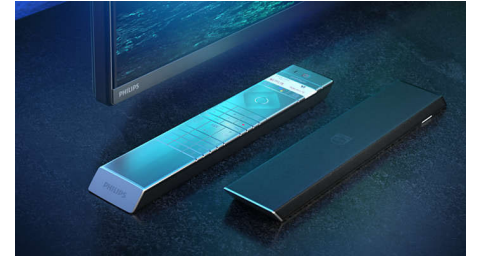

Premium materials

Every inch of this TV looks and feels premium. The brushed and polished silver metal bezel. The angled sound enclosure clad in Kvadrat speaker fabric. The soft, textured leather-backed remote. Why settle for anything less?