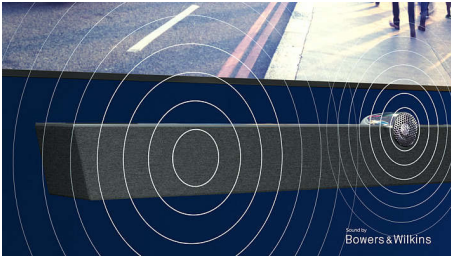

4K UHD MiniLED Android TV
P5 AI perfect picture engine Bowers & Wilkins sound, 4 sided Ambilight TV, 164 cm (65") Android TV

65PML9636/12

Highlights

Bowers & Wilkins sound

An exclusive speaker design by legendary audio engineers Bowers & Wilkins delivers thrillingly lifelike performance. Up-firing speakers let you get the most out of Dolby Atmos. A central tweeter keeps the dialogue pristine no matter how intense the drama gets.