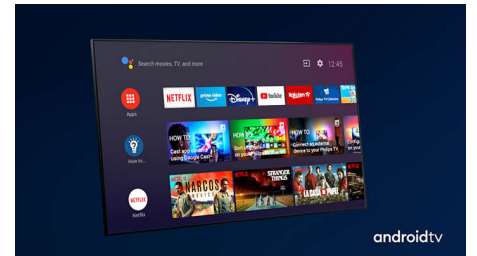

Simply smart. Android TV

Your Philips Android TV gives you the content you want—when you want it. You can customise the home screen to display your favourite apps, making it simple to start streaming the movies and shows you love. Or pick up where you left off.