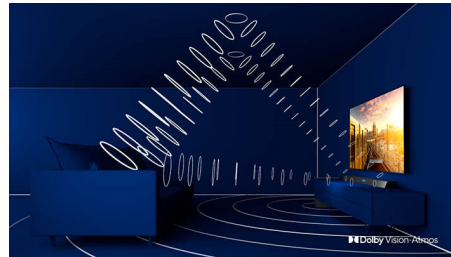

Dolby Vision + Dolby Atmos

Support for Dolby's premium sound and video formats means that the HDR content that you watch will look—and sound—glorious. You'll enjoy a picture that reflects the director's original intentions and experience spacious sound with real clarity and depth.