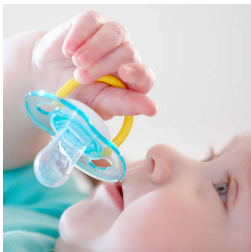

Highlights

Orthodontic teat

Our collapsible silicone nipple has a symmetrical shape that respects your baby's palate, teeth and gums as he or she grows.

Snap-on cap for hygiene

When the soother isn't in use, simply snap on the cap before storing to keep the teat safe and clean.

Made in the UK

You can be sure that your little one's comfort is in good hands. This soother was made at our award-winning site in the UK.*

Easy to sterilise

Keeping your little one's Soothies and soothers clean is easy. Simply put them in your steriliser or submerge in boiling water.

Security handle

Our security handle lets you easily remove your baby's soother at any time. Even little hands can grab it!

Specifications

Hygiene

Can be sterilised
Dishwasher safe
Easy to clean

Safety

BPA-free
Safety ring handle