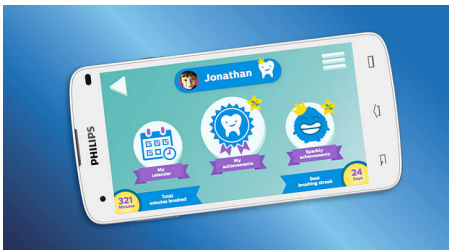

- 2 brush head sizes available
- Dynamic sonic action drives fluid between teeth
- Rubberised brush head is designed to protect young teeth
- Preferred by dentists
- 2 Kid-friendly power modes deliver a gentle, effective clean

Highlights

Fun and educational

Kids play along with the interactive app during brush time. The Sonicare Kids app coaches them on how to brush, with fun animations and rewards designed to support them as they build their routine.

Interactive Sonicare For Kids

With the Philips Sonicare For Kids toothbrush and app, children can discover how to brush properly on their own. The app syncs with your child's sonic toothbrush via Bluetooth to show proper brushing techniques and track performance. Kids can see how well they brush, and earn exciting rewards for a job well done. It's educational and effective, and 98% of parents surveyed say it's easier to get their kids to brush better and for longer. It's the fun way to help kids develop healthy oral care habits that will last a lifetime.