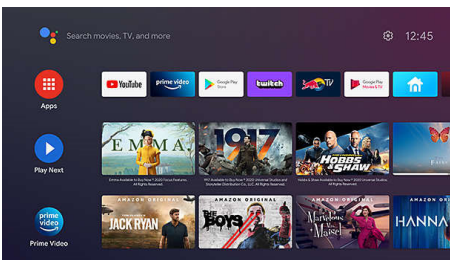

ARC and CEC

ARC and CEC

Control your HDMI connected devices with only 1 remote control thanks to CEC. ARC allows you to connect the projector to your AV receiver via HDMI for a truly immersive sound

Built-in Android TV