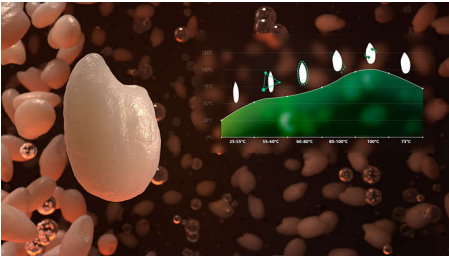

#### **Every grain your way**

- Tailored to 6 of the most popular rice types
- 5-level taste selection for your favorite mouth-feel
- Taste Select Technology enables mouth-feel customization
- Intelligent cooking curve to ensure perfect cooking results

## 5-level taste selection

From soft rice for rolling sushi to firmer grains for stir-frying, choose any of the 5 rice texture settings when creating your rice dishes. Customize the settings to achieve your favorite mouth-feel, every time.

## Intelligent cooking curve

Easily control temperature and time during the cooking process. The intelligent cooking curve manages and optimizes heat energy, delivering perfect aroma, flavor and mouthfeel for your chosen rice type and texture selection.