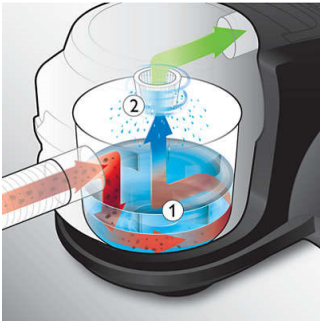

Fresh and clean air in your home

- Ultra Clean Air HEPA 13 filter with 99.95% filtration
- Effective with/without non-foaming soap or perfume

Keep your hands clean

- Advanced AquaWeb filter design to keep your hands clean
- Bucket handle to keep your hands clean

PHILIPS

Highlights

AquaWeb technology

AquaWeb water filtration technology delivers a powerful cleaning performance through two highly efficient steps: 1) The AquaWeb filter has two layers of blades, which create a very dense web of water droplets. When the dirty air passes through this web, the water droplets capture the dust and will not release it again. 2) The active separator effectively separates the clean air and dirty water, ensuring that only clean air will leave the vacuum cleaner.