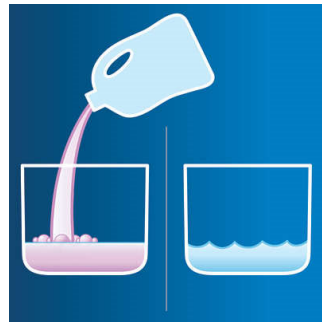

PHILIPS

Highlights

AquaWeb technology

AquaWeb water filtration technology delivers a powerful cleaning performance through two highly efficient steps: 1) The AquaWeb filter has two layers of blades, which create a very dense web of water droplets. When the dirty air passes through this web, the water droplets capture the dust and will not release it again. 2) The active separator effectively separates the clean air and dirty water, ensuring that only clean air will leave the vacuum cleaner.

Non-foaming soap or perfume

Non foaming soap or perfume can be added to the water to ensure a fresh environment.

Advanced AquaWeb filter design

With its advanced shape, the AquaWeb filter is designed to keep your hands clean. Thanks to

the integrated handle, you can easily remove the filter from the bucket, and rinse it under the tap without getting your hands dirty.

Bucket handle

The bucket is designed to keep your hands clean, thanks to the external handle. This external handle facilitates both easy carrying and easy pouring, so you can empty the bucket without getting your hands dirty.