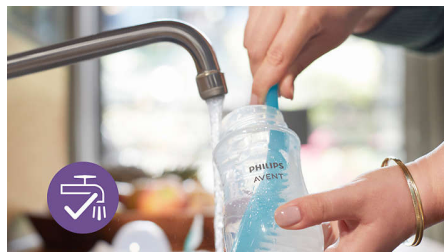

Vents air away from your baby's tummy

- Designed to reduce colic and discomfort

Highlights

Natural Response Teat

The Natural Response Teat works with your baby's natural feeding rhythm, making it easy to combine breast feeding and bottle feeding. The teat has a unique opening which only releases milk when the baby actively drinks. So when they pause to swallow and breathe, the milk pauses too.

No-drip teat

The teat opening is designed to release milk only when the baby is feeding. So you can confidently avoid milk loss whether at home or on the go.

Compatible across the range

Mix and match our breast pump, bottle and cup parts and create the product that works for you, when you need it.

Natural latch on

The wide, soft and flexible teat is designed to mimic the shape and feel of a breast, helping the baby to latch on and feed comfortably.

Simple to use and clean

The wide bottle neck makes filling and cleaning easy. Only a few parts for quick and simple assembly.

Anti-colic valve

Anti-colic valve is designed to keep air away from baby's tummy during feeding, to help reduce colic and discomfort.

Easy to hold

The ergonomic bottle is easy to grip at any angle to give maximum comfort during feeding. Easy for your hands and tiny hands to hold.