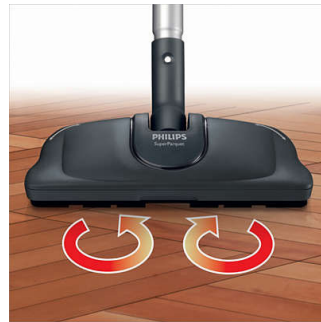

HEPA AirSeal, HEPA 13 filter

This Philips vacuum cleaner has been designed in such a way that all the air taken in is passed through the washable HEPA 13 filter (99.95% filtration) before it is exhausted. No escape is possible.

s-bag in XXL 4 litre

This large dust bag capacity allows you to make optimal use of your dust bag, which means you have to change it less frequently.

Super Parquet nozzle

The Super Parquet nozzle allows you to clean hard floors of all kinds thoroughly in one go, without the risk of harming them. Using the absorption capacity of the micro-fibre pads, together with the suction power of the vacuum cleaner, you achieve the best results without requiring any detergents or brushes.