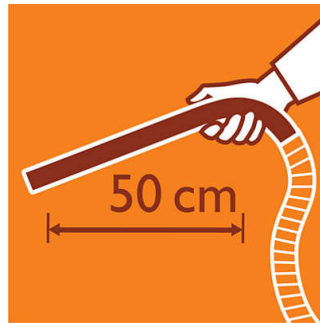

Extra long ergonomic grip

This ergonomically shaped grip is convenient in use. Its extra long design gives you farther reach, so you can easily clean hard to reach places.

Specifications

Performance

- Input power (IEC): 1600 W
- Input power (max): 1800 W
- Noise level (Lc IEC): 83 dB
- Suction power (max): 350 W
- Vacuum (max): 25 kPa
- Airflow (max): 35 l/s