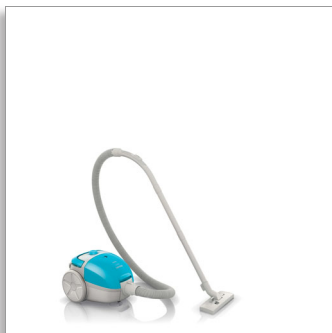

Philips  
Vacuum cleaner with bag

**1200W**  
3 accessories

**FC8082/61**

#### Easy to clean

- Extra handle for easy carrying with cord winder function
- Re-usable dust bag