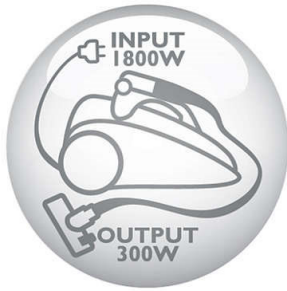

Highlights

1800 Watt motor

Philips vacuum cleaner with 1800 Watt motor generating max. 300 Watt suction power to ensure perfect cleaning results.