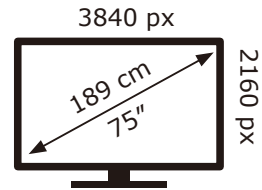

97 kWh/1000h

ABCDEF**G**
HDR
233 kWh/1000h