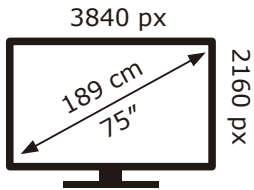

ENERG

PHILIPS

75PUS8848/12

97 kWh/1000h

ABCDEF**G**
HDR
233 kWh/1000h

2019/2013

ENERG

PHILIPS