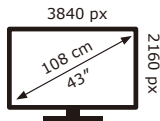

PHILIPS

43PUS8808/12

52 kWh/1000h

ABCDEF**G**

122 kWh/1000h

2019/2013