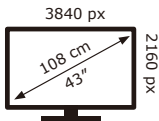

ENERG ⚡

PHILIPS

43PUS8808/12

52 kWh/1000h

ABCDEF**G**

122 kWh/1000h

2019/2013

ENERG ⚡