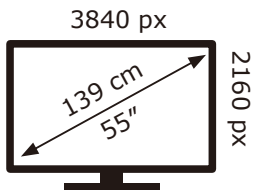

PHILIPS

55PUS8808/12

61 kWh/1000h

ABCDEF**G**
HDR
 128 kWh/1000h

2019/2013

PHILIPS

55PUS8808/12

61 kWh/1000h