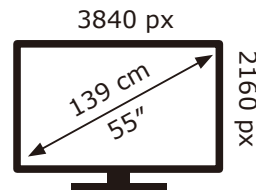

61 kWh/1000h

ABCDEF**G**
HDR
128 kWh/1000h