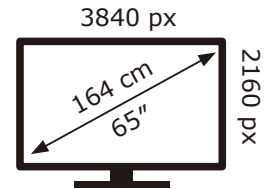

85 kWh/1000h

ABCDEF**G**
HDR
182 kWh/1000h