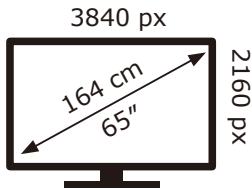

PHILIPS

65PUS8808/12

85 kWh/1000h

ABCDEF**G**
HDR
 182 kWh/1000h

2019/2013

PHILIPS

65PUS8808/12

85 kWh/1000h