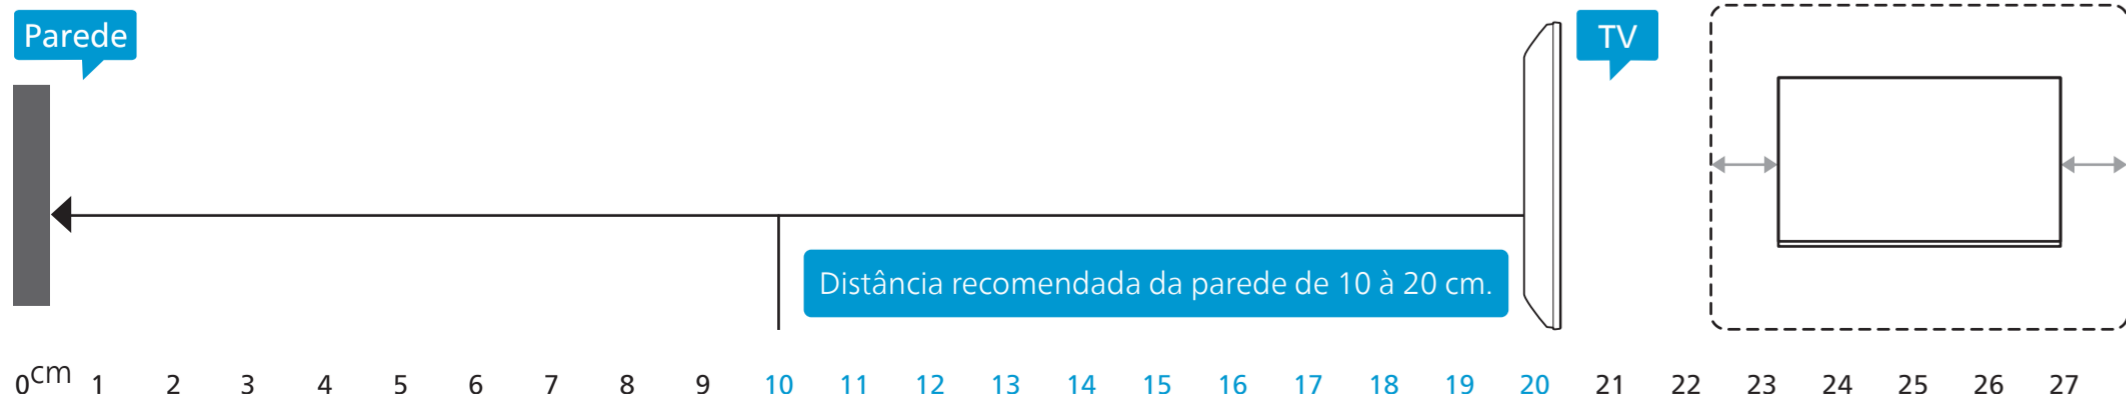

AMBILIGHT tv

PHILIPS
All registered and unregistered trademarks are property of their respective owners. Specifications are subject to change without notice. Philips and the Philips' shield emblem are trademarks of Koninklijke Philips N.V. and are used under license from Koninklijke Philips N.V. This product has been manufactured by and is sold under the responsibility of TP Vision Europe B.V. and TP Vision Europe B.V. is the warrantor in relation to this product. 2023 © TP Vision Europe B.V. All rights reserved. www.philips.com/welcome