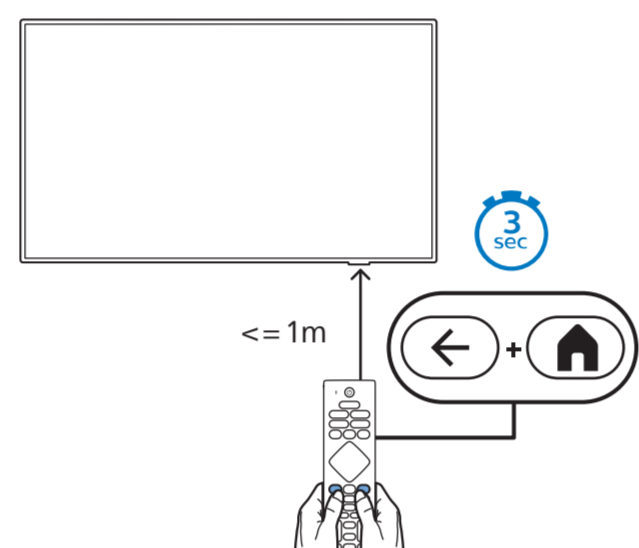

A	B
43"	77.7	24.7
50"	91.1	26.8
55"	100.6	26.7
65"	122.6	30.9
75"	144.9	35.0

English Read the safety instructions.
Português Leia as instruções de segurança.

PRODUZIDO NO POLO INDUSTRIAL DE MANAUS
CONHEÇA A AMAZÔNIA
IMPRESSO NA CHINA

AMBILIGHT tv

PHILIPS
All registered and unregistered trademarks are property of their respective owners. Specifications are subject to change without notice. Philips and the Philips' shield emblem are trademarks of Koninklijke Philips N.V. and are used under license from Koninklijke Philips N.V. This product has been manufactured by and is sold under the responsibility of TP Vision Europe B.V. and TP Vision Europe B.V. is the warrantor in relation to this product. 2023 © TP Vision Europe B.V. All rights reserved. www.philips.com/welcome