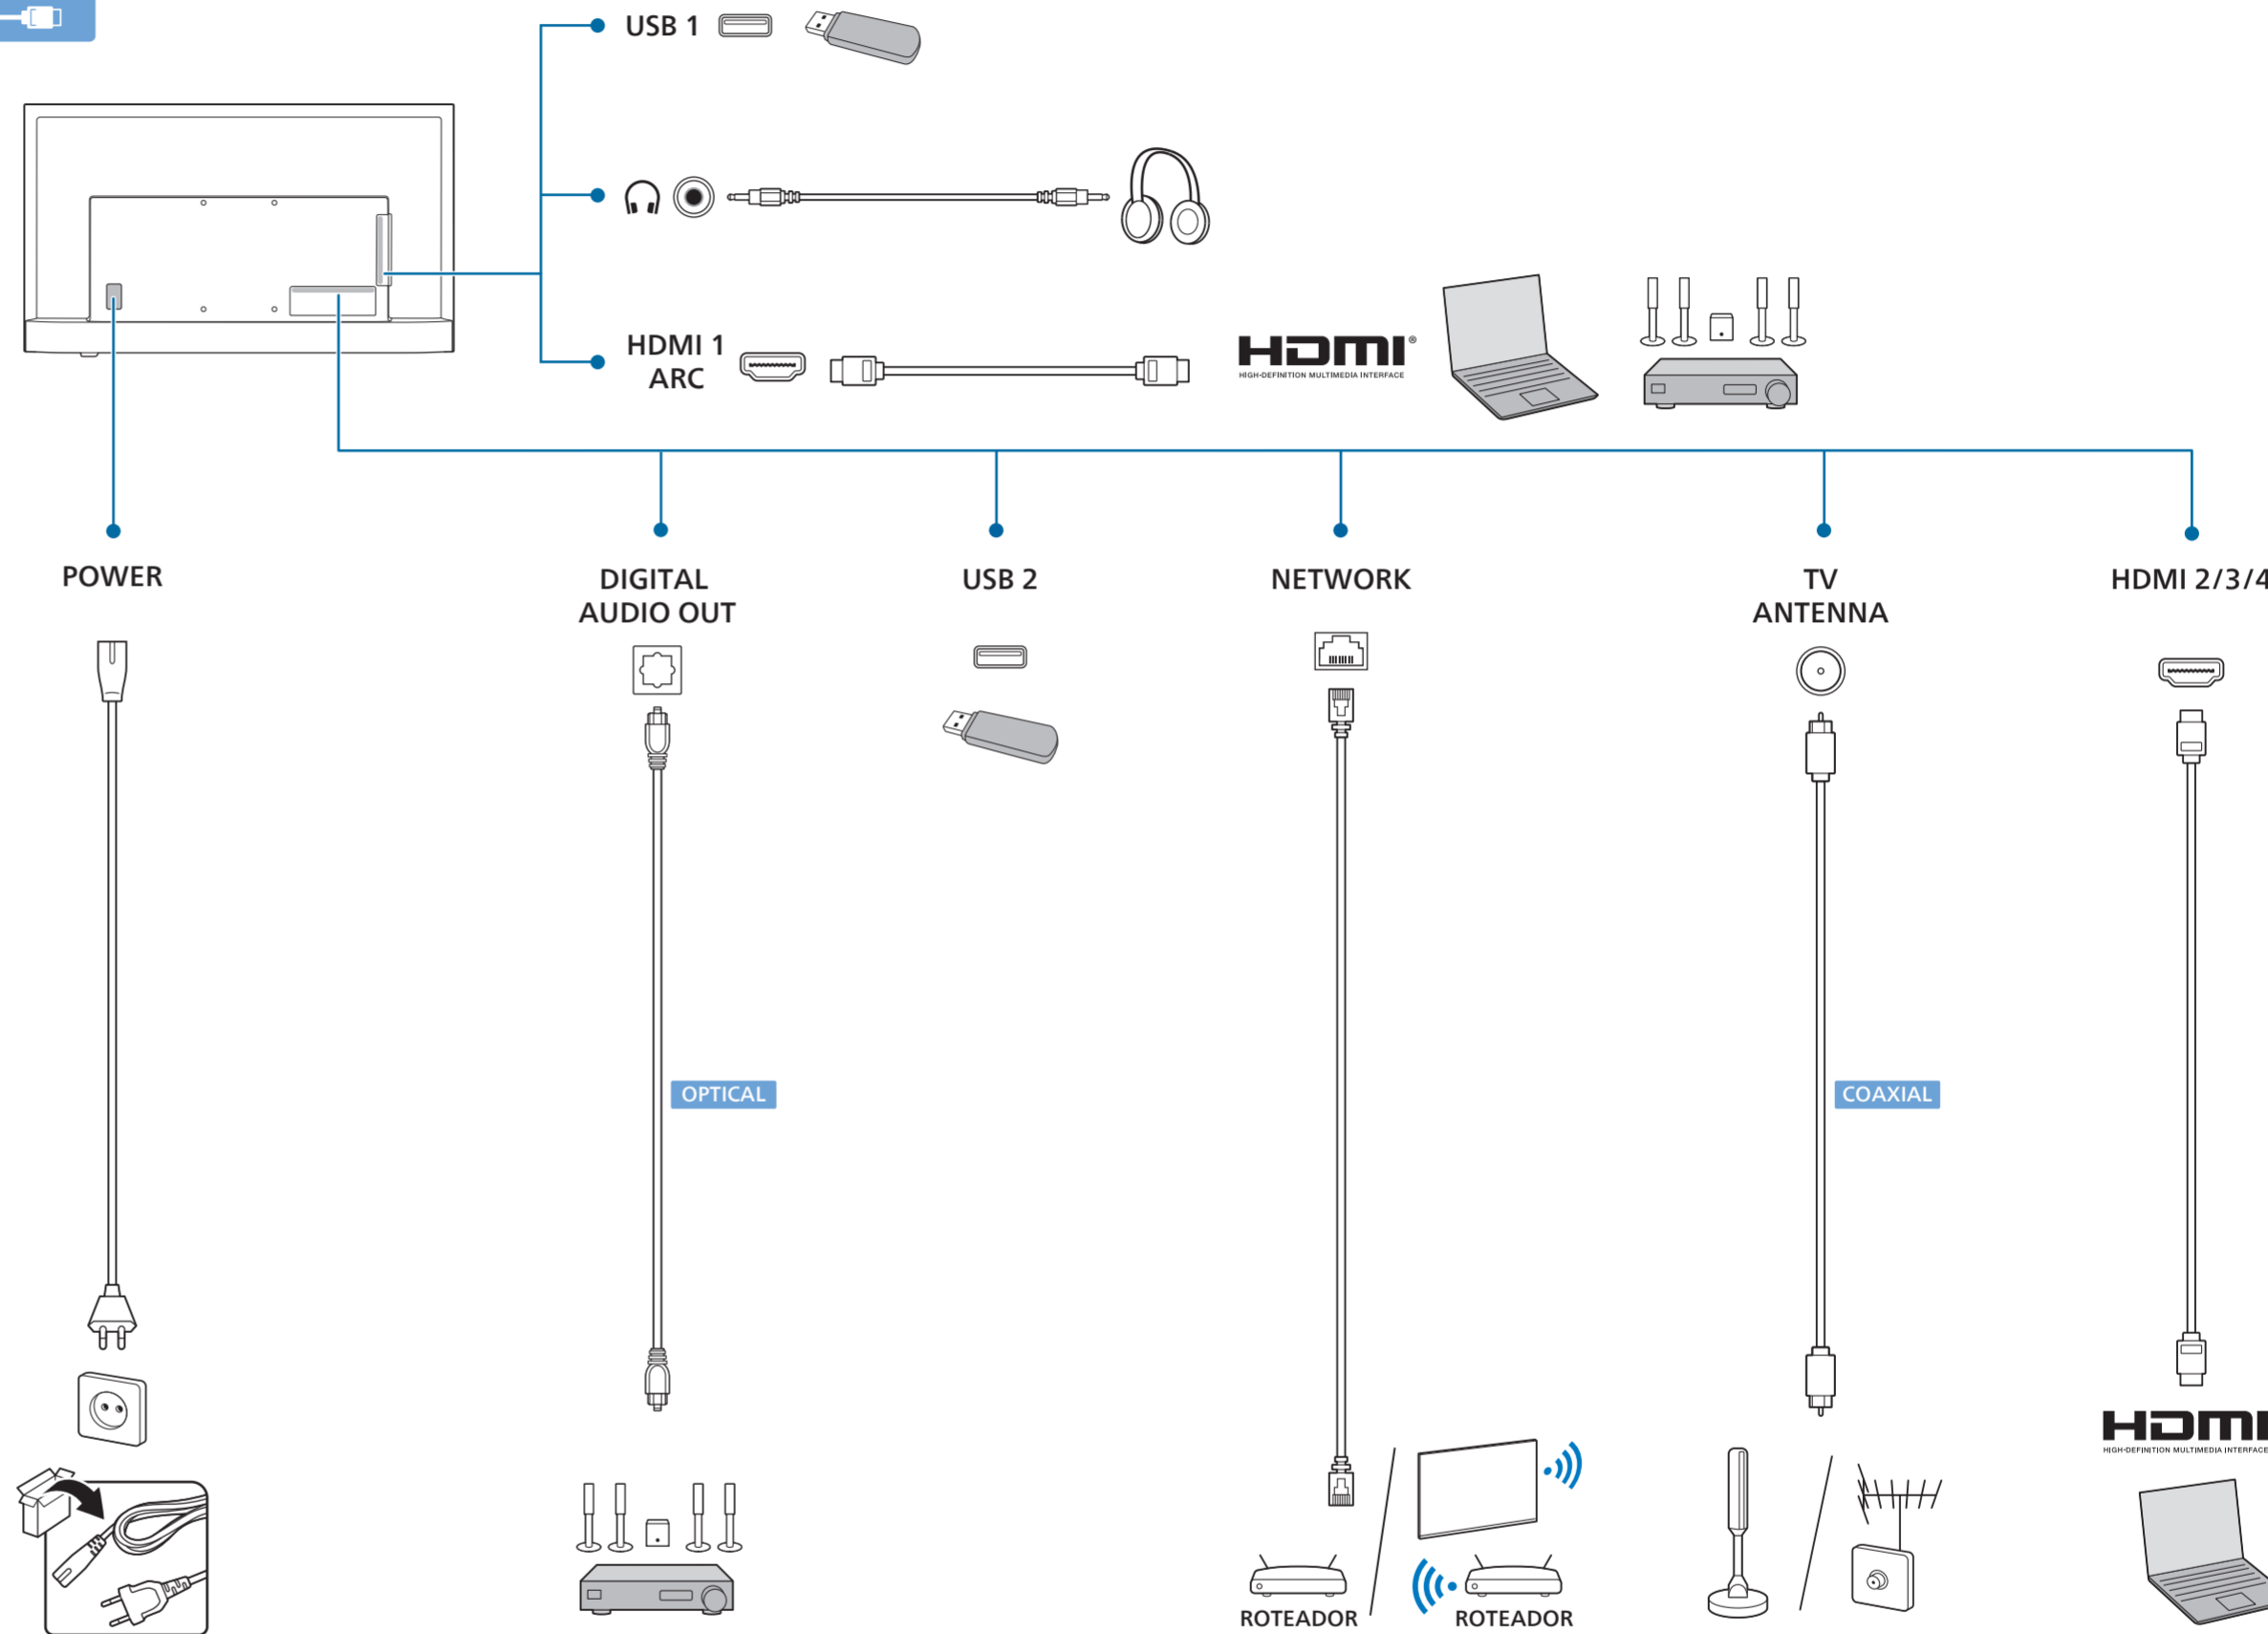

43"/50"
55"/65"

75"

1 50"

2 Dimensões para montagem na parede (x, y)

- 43" 100x200mm M6 (L: 10mm~12mm) 108 cm
- 50" 200x300mm M6 (L: 10mm~16mm) 126 cm
- 55" 200x300mm M6 (L: 10mm~16mm) 139 cm
- 65" 300x300mm M6 (L: 12mm~20mm) 164 cm
- 75" 300x300mm M8 (L: 12mm~25mm) 189 cm

6

43"/50"

55"/65"/75"

R + L

43"/50"
55"/65"

75"

7

	A	B
43"	77.7	24.7
50"	91.1	26.8
55"	100.6	26.7
65"	122.6	30.9
75"	144.9	35.0

English Read the safety instructions.
Português Leia as instruções de segurança.

PRODUZIDO NO POLO INDUSTRIAL DE MANAUS
CONHEÇA A AMAZÔNIA
IMPRESSO NA CHINA

-
-
-
-
-

AMBILIGHT tv

PHILIPS
All registered and unregistered trademarks are property of their respective owners. Specifications are subject to change without notice. Philips and the Philips' shield emblem are trademarks of Koninklijke Philips N.V. and are used under license from Koninklijke Philips N.V. This product has been manufactured by and is sold under the responsibility of TP Vision Europe B.V. and TP Vision Europe B.V. is the warrantor in relation to this product. 2023 © TP Vision Europe B.V. All rights reserved. www.philips.com/welcome