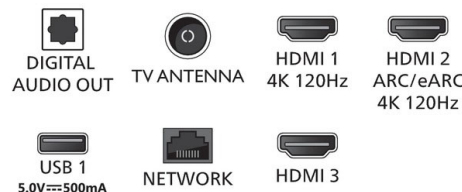

Dimensions

- Box dimensions (W x H x D): 1879 x 1106 x 190 mm
- Set dimensions (W x H x D):

- 1670 x 960.0 x 84.0 mm
- Set dimensions with stand (W x H x D): 1670 x 1032.0 x 350.0 mm
- Product weight: 30 kg
- Product weight (+stand): 30.5 kg
- Weight incl. Packaging: 39 kg
- Wall mount dimensions: 300 x 300 mm

Accessories

- Included accessories: Remote Control, 2 x AAA Batteries, Table top stand, Power cord, Quick start guide, Legal and safety brochure

Smart TV

- Memory size (Flash)*: 36GB
- OS: Google TV™

Connections

Side

Down

Issue date 2023-03-29

Version: 3.0.1

12 NC: 8670 001 89293
EAN: 87 18863 03949 6

© 2023 Koninklijke Philips N.V.
All Rights reserved.

Specifications are subject to change without notice.
Trademarks are the property of Koninklijke Philips N.V. or their respective owners.