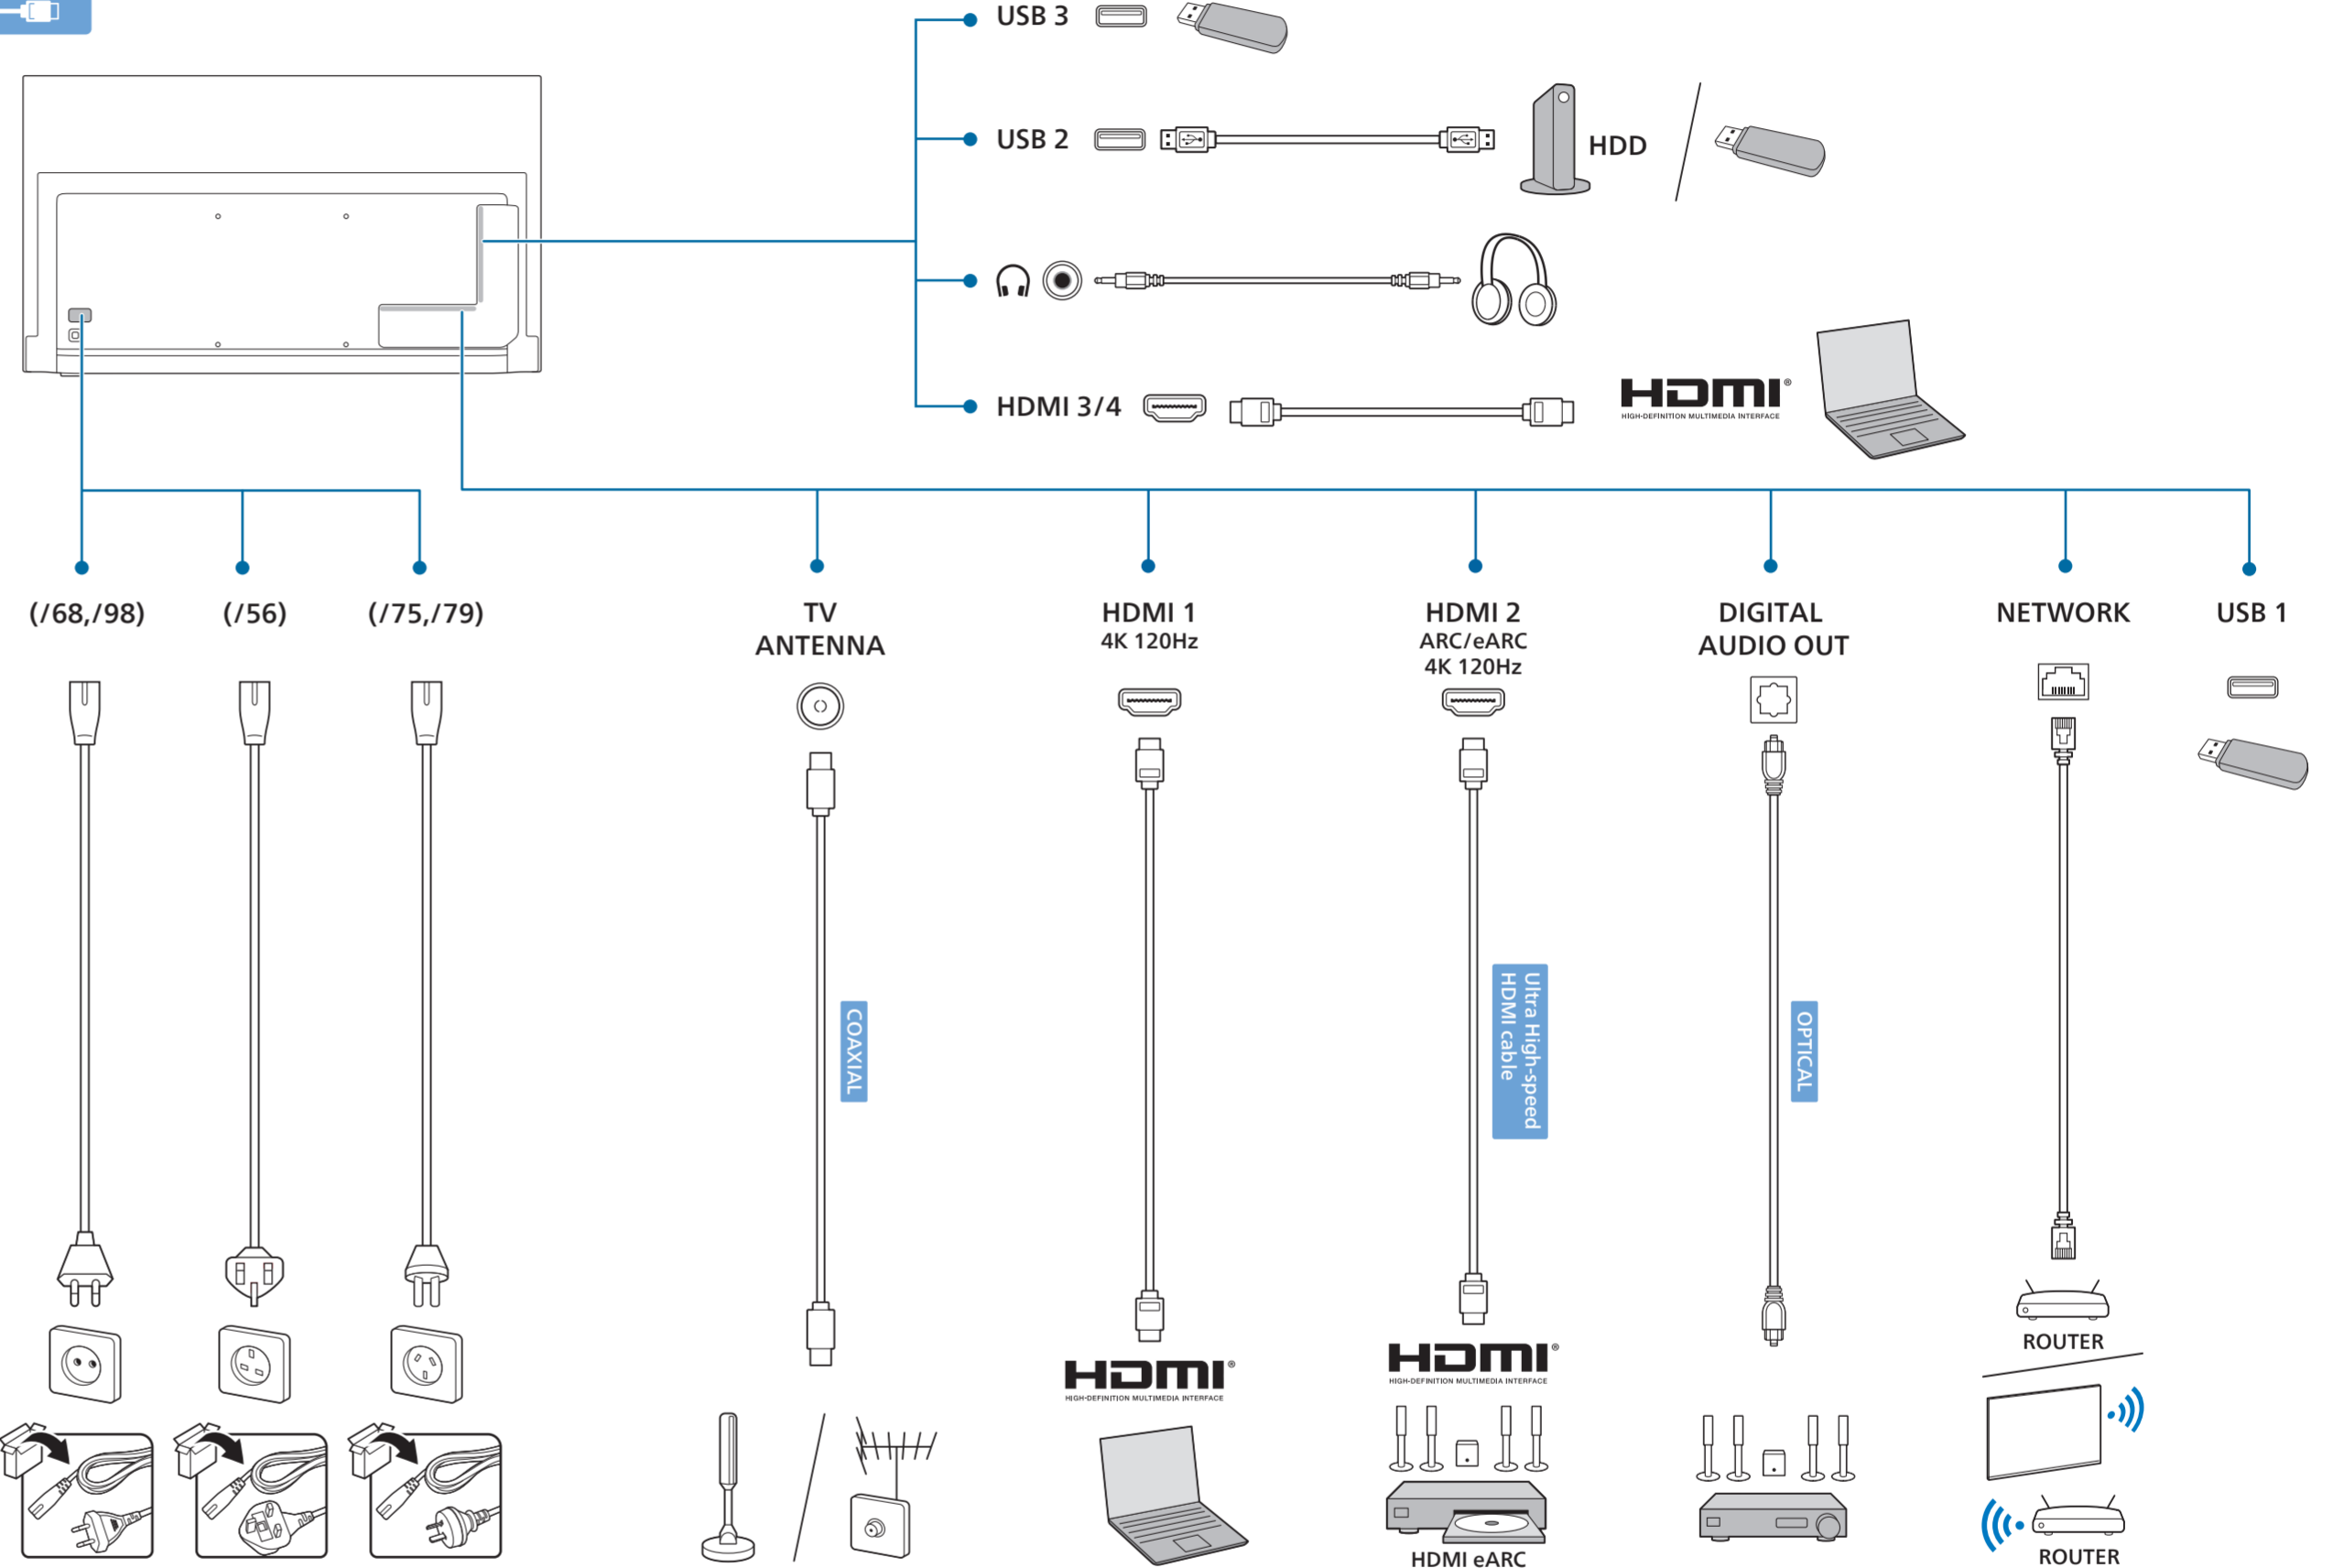

English Read the safety instructions.
Bahasa Malaysia Baca arahan Keselamatan.
Bahasa Indonesia Baca petunjuk keselamatan.
Deutsch Lesen Sie die Sicherheitshinweise.
Français Lisez les consignes de sécurité.

Português Leia as instruções de segurança.
ภาษาไทย โปรดอ่านคำแนะนำด้านความปลอดภัย
Tiếng Việt Hãy đọc chỉ dẫn an toàn.
简体中文 请阅读安全说明。
العربية قراءة تعليمات السلامة.