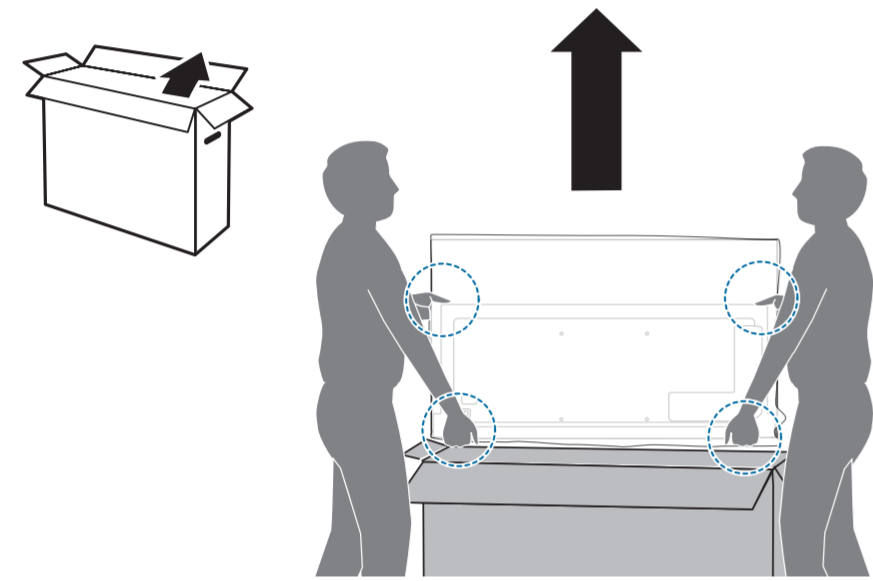

Register to find out more and get support
www.philips.com/TVsupport

A 1a 55"

1b 65"

2

B

3

4

5 55"/65"

1

2 Wall Mount dimensions (x, y)

55" 300x300mm M6 (L: 10mm~15mm) 139 cm

65" 300x300mm M6 (L: 10mm~15mm) 164 cm

6

7