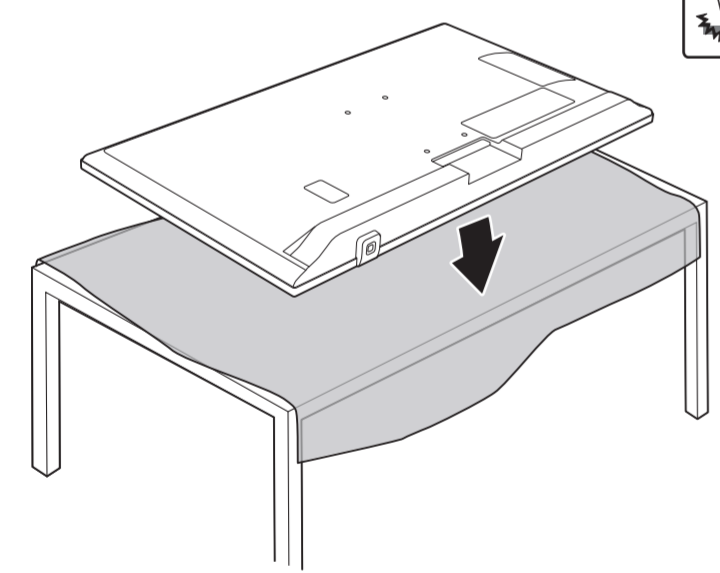

Register to find out more and get support
www.philips.com/TVsupport

A 1a 43"/50"/55"

1b 65"

2

3

B

4

5 43"/50"/55"/65"

6

7

1 65"

2 Wall Mount dimensions (x, y)

- 43" 100x200mm M6 (L: 10mm~12mm) 108 cm
- 50" 200x300mm M6 (L: 10mm~16mm) 126 cm
- 55" 200x300mm M6 (L: 10mm~16mm) 139 cm
- 65" 300x300mm M6 (L: 12mm~20mm) 164 cm

8

9

10

11