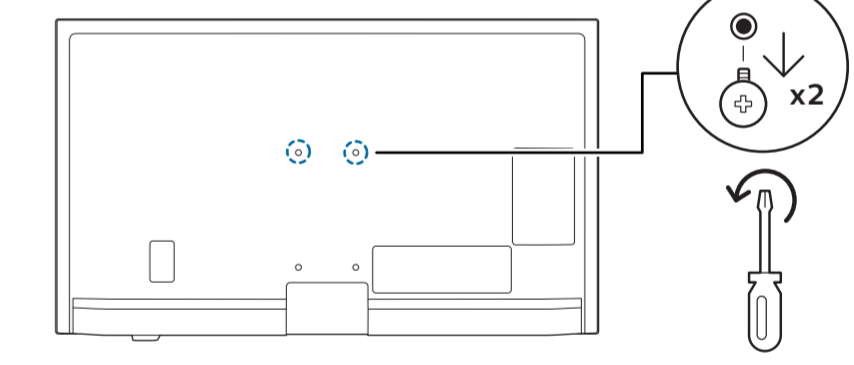

6

7

1 65"

2 Wall Mount dimensions (x, y)

- 43" 100x200mm M6 (L: 10mm~12mm) 108 cm
- 50" 200x300mm M6 (L: 10mm~16mm) 126 cm
- 55" 200x300mm M6 (L: 10mm~16mm) 139 cm
- 65" 300x300mm M6 (L: 12mm~20mm) 164 cm