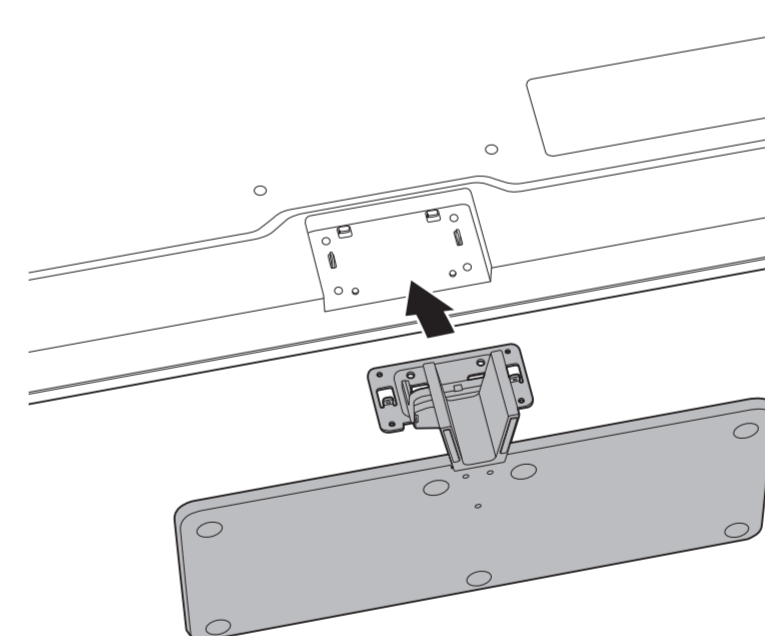

6

7

1 65"

2 Wall Mount dimensions (x, y)

- 43" 100x200mm M6 (L: 10mm~12mm) 108 cm
- 50" 200x300mm M6 (L: 10mm~16mm) 126 cm
- 55" 200x300mm M6 (L: 10mm~16mm) 139 cm
- 65" 300x300mm M6 (L: 12mm~20mm) 164 cm