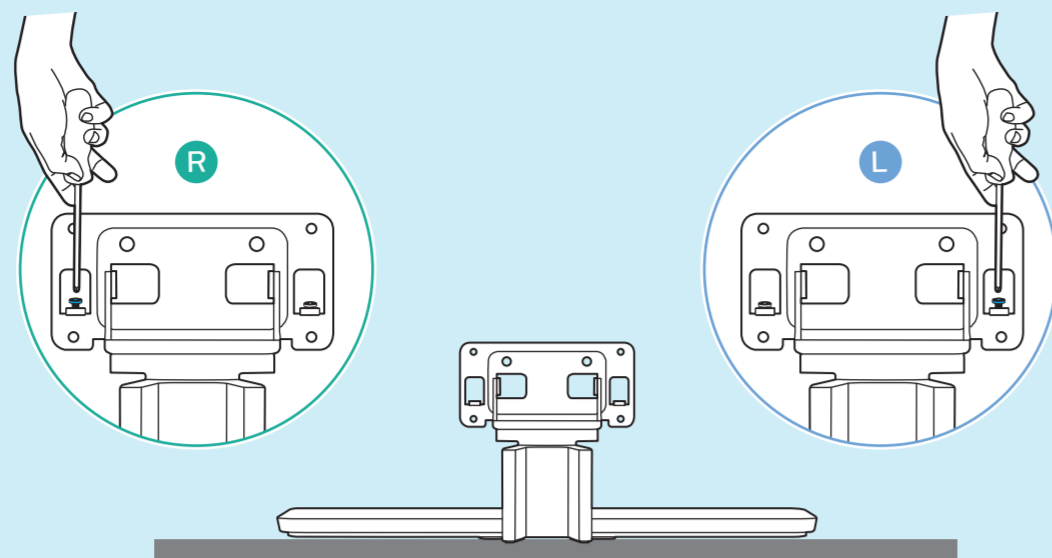

1

2

3

4

5

Click

2x
AAA
LR03
1.5V

(8888)

(8888)

3
sec

(8888)

(8888)

English
Български
Čeština
Hrvatski
Dans
Deutsch
Ελληνικά
Eesti

Read the safety instructions.
Прочетете инструкциите за безопасност.
Přečtěte si bezpečnostní pokyny.
Pročitajte sigurnosne upute.
Læs sikkerhedsforskrifterne.
Lesen Sie die Sicherheitshinweise.
Διαβάστε τις οδηγίες ασφαλείας.
Lugege ohutusnõudeid.

Español
Français
Italiano
Қазақша
Latviešu
Lietuvių
Magyar
Nederlands
Norsk

Lea las instrucciones de seguridad.
Lisez les consignes de sécurité.
Leggere le istruzioni di sicurezza.
Қорғаныстық нұсқаулар.
Izlasiet drošības norādījumus.
Perskaitykite saugos instrukcijas.
Olvasa el a biztonságási utasításokat.
Lees de veiligheidsvoorschriften.
Les sikkerhetsforskriftene.

Polski
Português
Română
Русский
Srpski
Slovenščina
Slovenský
Suomi

Zapoznaj się z instrukcjami bezpieczeństwa.
Leia as instruções de segurança.
Citiți instrucțiunile de siguranță.
Читайте инструкции по технике безопасности.
Pročitajte bezbednosna uputstva.
Preberite varnostna navodila.
Prečítajte si bezpečnostní pokyny.
Lue turvaohjeet.

Svenska
தமிழ்
Türkçe
Українська

Läs säkerhetsinstruktionerna.
ໂປ່ງຄວາມປອດໄພລາຍລັບ
Güvenlik talimatlarını okuyun.
Читайте інструкції з техніки безпеки.
قراءة تعليمات السلامة.
קרא את הוראות הבטיחות
עברית

Séparez les éléments avant de lire

A 10 to 20 cm B 7 to 10 cm

AMBILIGHT tv

Recommended distance to the wall 7 to 20 cm