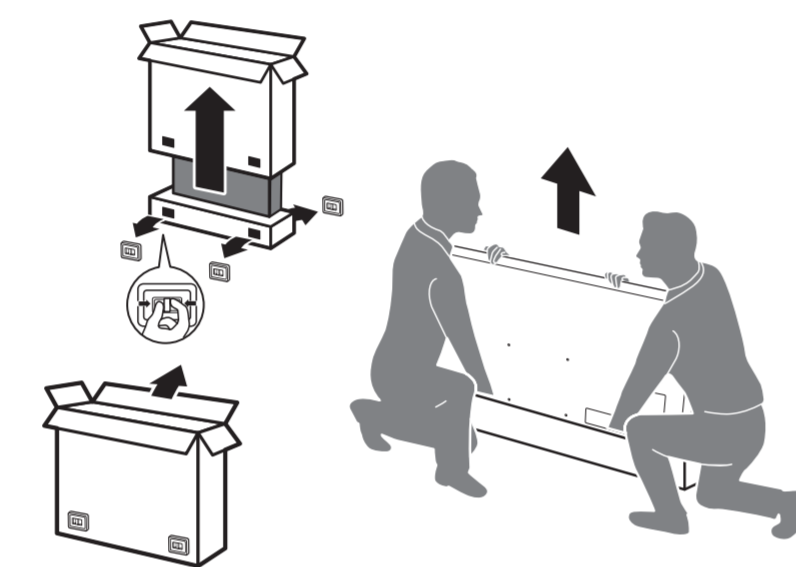

Register to find out more and get support
www.philips.com/TVsupport

A 1a 43"/50"/55"

1b 65"

2

3

B

4

5 43"/50"/55"/65"

6

7

1 65"

2 Wall Mount dimensions (x, y)

- 43" 100x200mm M6 (L: 10mm~12mm) 108 cm
- 50" 200x300mm M6 (L: 10mm~16mm) 126 cm
- 55" 200x300mm M6 (L: 10mm~16mm) 139 cm
- 65" 300x300mm M6 (L: 12mm~20mm) 164 cm