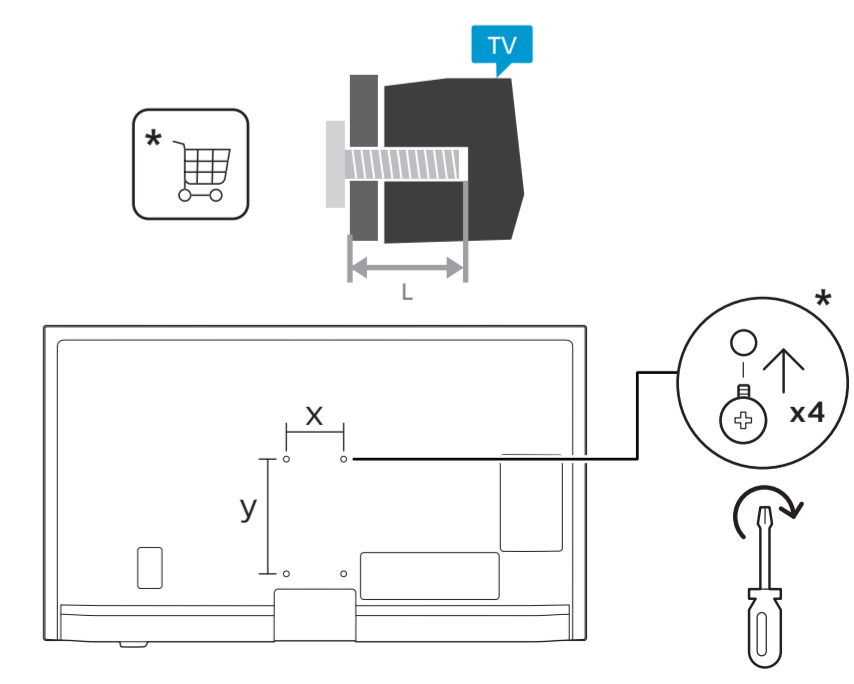

Register to find out more and get support
www.philips.com/TVsupport

A 1a 43"/50"/55"

1b 65"

2

3

B

4

5 43"/50"/55"/65"

6

7

1 65"

2 Wall Mount dimensions (x, y)

- 43" 100x200mm M6 (L: 10mm~12mm) 108 cm
- 50" 200x300mm M6 (L: 10mm~16mm) 126 cm
- 55" 200x300mm M6 (L: 10mm~16mm) 139 cm
- 65" 300x300mm M6 (L: 12mm~20mm) 164 cm

8

9

10

11