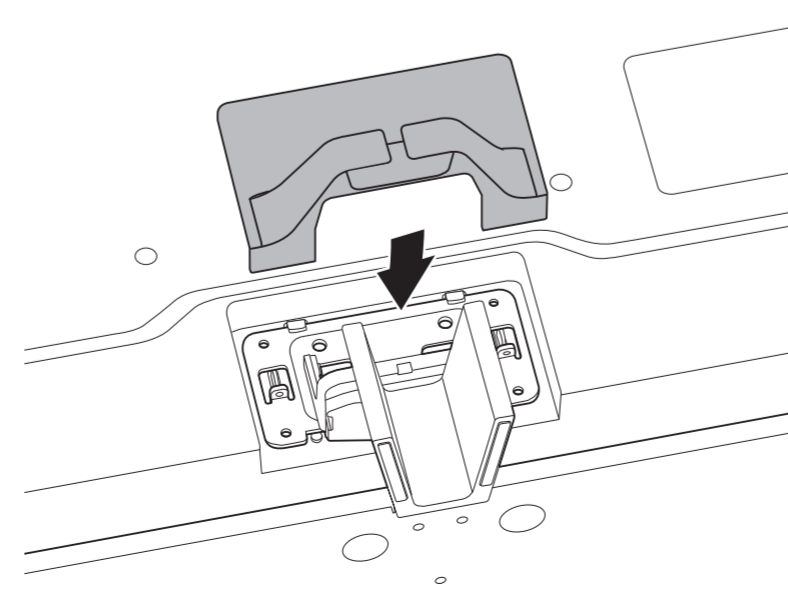

Register to find out more and get support
www.philips.com/TVsupport

A 1a 43"/50"/55"

1b 65"

2

3

B

4

5 43"/50"/55"/65"

6

7

1 65"

2 Wall Mount dimensions (x, y)

- 43" 100x200mm M6 (L: 10mm~12mm) 108 cm
- 50" 200x300mm M6 (L: 10mm~16mm) 126 cm
- 55" 200x300mm M6 (L: 10mm~16mm) 139 cm
- 65" 300x300mm M6 (L: 12mm~20mm) 164 cm

8

9

10

11