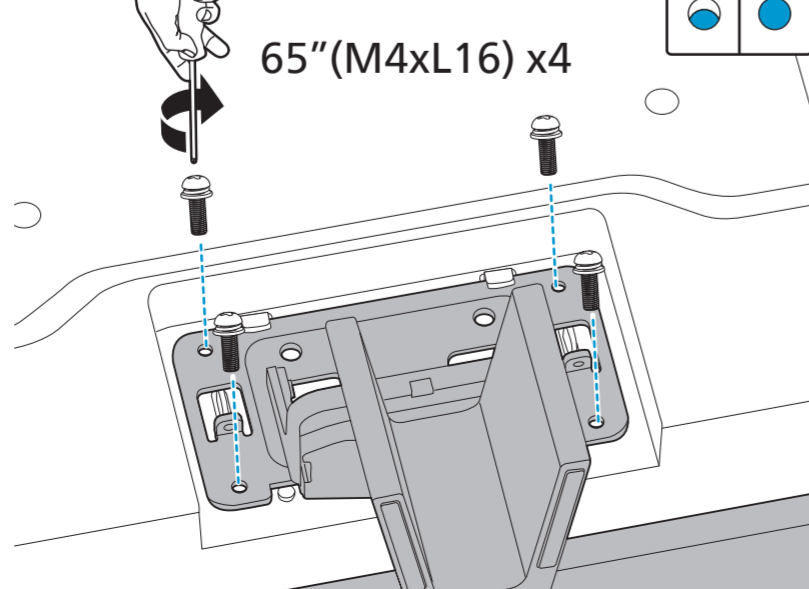

Register to find out more and get support
www.philips.com/TVsupport

A 1a 43"/50"/55"

1b 65"

2

3

B

4

5 43"/50"/55"/65"

6

7

1 65"

2 Wall Mount dimensions (x, y)

- 43" 100x200mm M6 (L: 10mm~12mm) 108 cm
- 50" 200x300mm M6 (L: 10mm~16mm) 126 cm
- 55" 200x300mm M6 (L: 10mm~16mm) 139 cm
- 65" 300x300mm M6 (L: 12mm~20mm) 164 cm

8

9

10

11