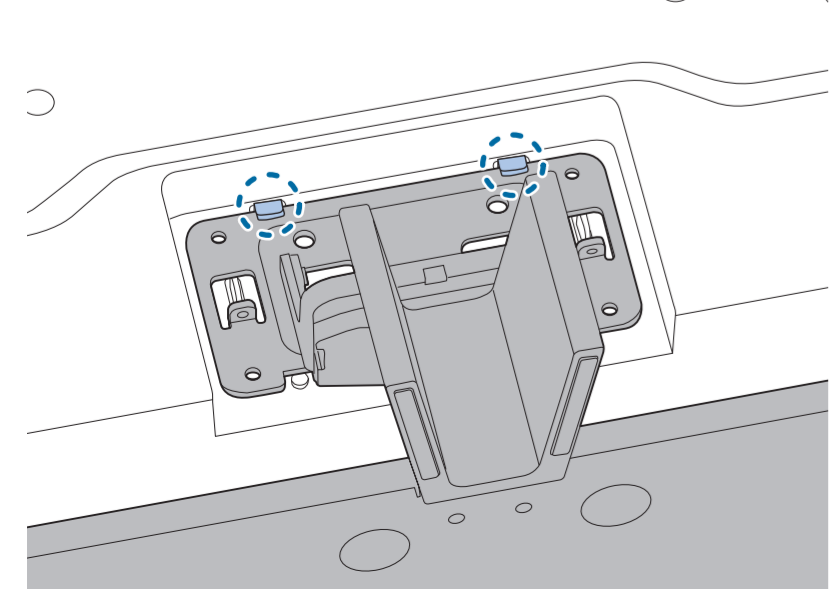

Register to find out more and get support
www.philips.com/TVsupport

A 1a 43"/50"/55"

1b 65"

2

3

B

4

5 43"/50"/55"/65"

6

7

1 65"

2 Wall Mount dimensions (x, y)

- 43" 100x200mm M6 (L: 10mm~12mm) 108 cm
- 50" 200x300mm M6 (L: 10mm~16mm) 126 cm
- 55" 200x300mm M6 (L: 10mm~16mm) 139 cm
- 65" 300x300mm M6 (L: 12mm~20mm) 164 cm

8

9

10

11