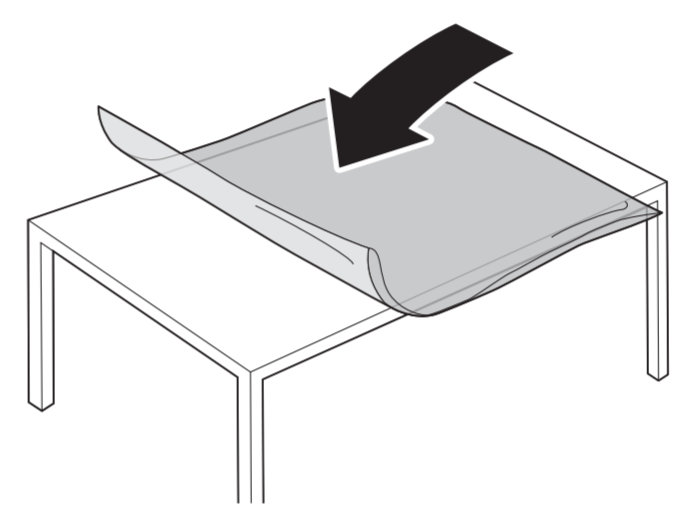

Register to find out more and get support
www.philips.com/TVsupport

A 1a 43"/50"/55"

1b 65"

2

3

B

4

5 43"/50"/55"/65"

6

7

1 65"

2 Wall Mount dimensions (x, y)

- 43" 100x200mm M6 (L: 10mm~12mm) 108 cm
- 50" 200x300mm M6 (L: 10mm~16mm) 126 cm
- 55" 200x300mm M6 (L: 10mm~16mm) 139 cm
- 65" 300x300mm M6 (L: 12mm~20mm) 164 cm