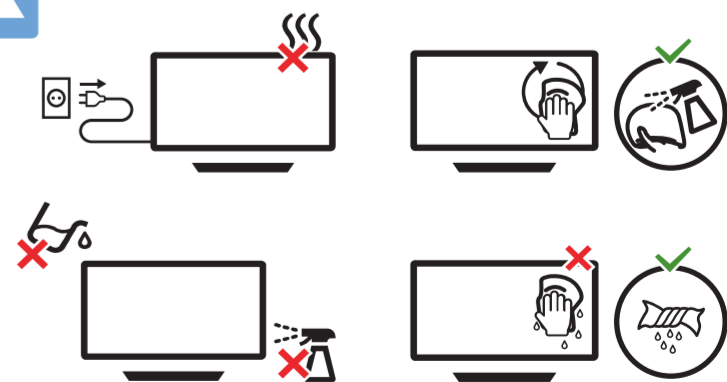

1

2

3

4

5

Click

2x
AAA
LR03
1.5V

(8888)

(8888)

3
sec

(8888)

(8888)

English
Български
Čeština
Hrvatski
Dans
Deutsch
Ελληνικά
Eesti

Read the safety instructions.
Прочетете инструкциите за безопасност.
Přečtěte si bezpečnostní pokyny.
Pročitajte sigurnosne upute.
Læs sikkerhedsforskrifterne.
Lesen Sie die Sicherheitshinweise.
Διαβάστε τις οδηγίες ασφαλείας.
Lugege ohutusnõudeid.

Español
Français
Italiano
Қазақша
Latviešu
Lietuvių
Magyar
Nederlands
Norsk

Lea las instrucciones de seguridad.
Lisez les consignes de sécurité.
Leggere le istruzioni di sicurezza.
Қорғаныстық нұсқаулар.
Izlasiet drošības norādījumus.
Perskaitykite saugos instrukcijas.
Olvasa el a biztonságási utasításokat.
Lees de veiligheidsvoorschriften.
Les sikkerhetsforskriftene.

Polski
Português
Română
Русский
Srpski
Slovenščina
Slovenský
Suomi

Zapoznaj się z instrukcjami bezpieczeństwa.
Leia as instruções de segurança.
Citiți instrucțiunile de siguranță.
Читайте инструкции по технике безопасности.
Pročitajte bezbednosna uputstva.
Preberite varnostna navodila.
Prečítajte si bezpečnostní pokyny.
Lue turvaohjeet.

Svenska
தமிழ்
Türkçe
Українська

Läs säkerhetsinstruktionerna.
ໂປ່ງຄວາມປອດໄພລາຍລັບ
Güvenlik talimatlarını okuyun.
Читайте інструкції з техніки безпеки.
قراءة تعليمات السلامة.
קרא את הוראות הבטיחות
עברית

Séparez les éléments avant de lire

A 10 to 20 cm B 7 to 10 cm

AMBILIGHT tv

Recommended distance to the wall 7 to 20 cm