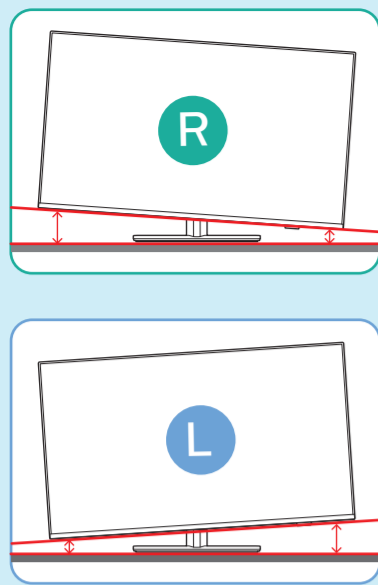

1

2

3

4

5

Click

2x
AAA
LR03
1.5V

(8888)

(8888)

3
sec

(8888)

(8888)

English
Български
Čeština
Hrvatski
Dans
Deutsch
Ελληνικά
Eesti

Read the safety instructions.
Прочетете инструкциите за безопасност.
Přečtěte si bezpečnostní pokyny.
Pročitajte sigurnosne upute.
Læs sikkerhedsforskrifterne.
Lesen Sie die Sicherheitshinweise.
Διαβάστε τις οδηγίες ασφαλείας.
Lugege ohutusnõudeid.

Español
Français
Italiano
Қазақша
Latviešu
Lietuvių
Magyar
Nederlands
Norsk

Lea las instrucciones de seguridad.
Lisez les consignes de sécurité.
Leggere le istruzioni di sicurezza.
Қорғаныстық нұсқаулар.
Izlasiet drošības norādījumus.
Perskaitykite saugos instrukcijas.
Olvasa el a biztonságási utasításokat.
Lees de veiligheidsvoorschriften.
Les sikkerhetsforskriftene.

Polski
Português
Română
Русский
Srpski
Slovenščina
Slovenský
Suomi

Zapoznaj się z instrukcjami bezpieczeństwa.
Leia as instruções de segurança.
Citiți instrucțiunile de siguranță.
Читайте инструкции по технике безопасности.
Pročitajte bezbednosna uputstva.
Preberite varnostna navodila.
Prečítajte si bezpečnostní pokyny.
Lue turvaohjeet.

Svenska
தமிழ்
Türkçe
Українська

Läs säkerhetsinstruktionerna.
ໂປ່ງຄວາມປອດໄພລາຍລັບ
Güvenlik talimatlarını okuyun.
Читайте інструкції з техніки безпеки.
قراءة تعليمات السلامة.
קרא את הוראות הבטיחות
עברית

Séparez les éléments avant de lire

A 10 to 20 cm B 7 to 10 cm

AMBILIGHT tv

Recommended distance to the wall 7 to 20 cm