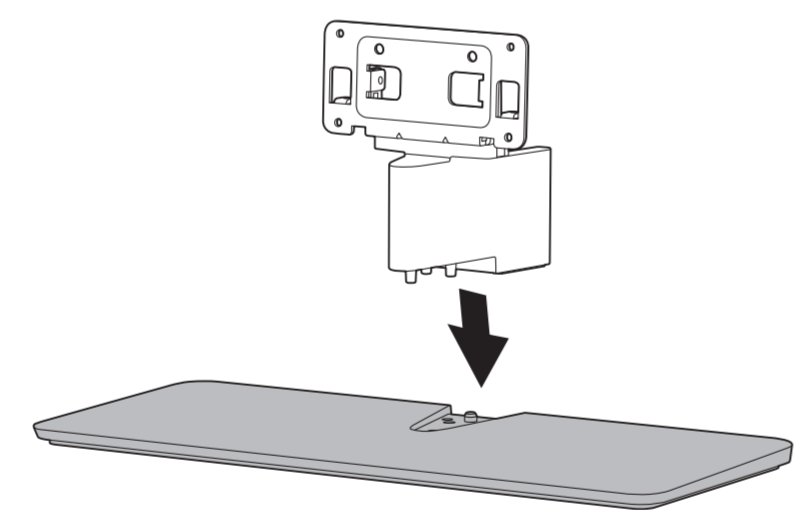

6

7

1 65"

2 Wall Mount dimensions (x, y)

- 43" 100x200mm M6 (L: 10mm~12mm) 108 cm
- 50" 200x300mm M6 (L: 10mm~16mm) 126 cm
- 55" 200x300mm M6 (L: 10mm~16mm) 139 cm
- 65" 300x300mm M6 (L: 12mm~20mm) 164 cm