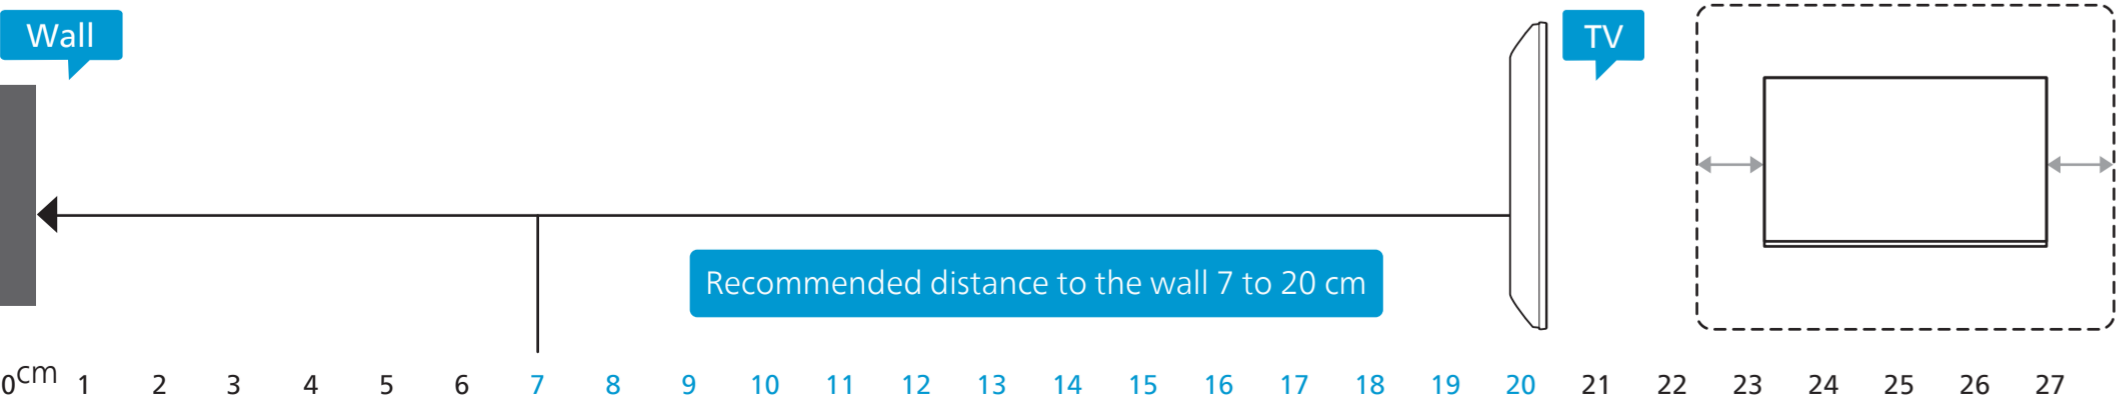

A 10 to 20 cm B 7 to 10 cm

AMBILIGHT tv

Recommended distance to the wall 7 to 20 cm