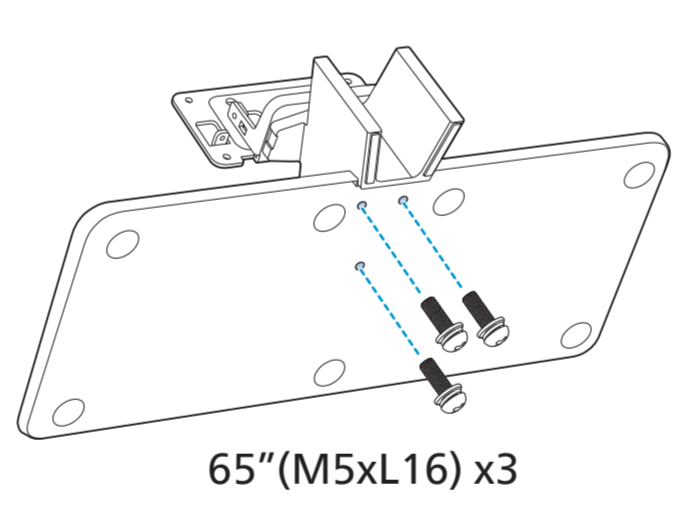

6

7

1 65"

2 Wall Mount dimensions (x, y)

- 43" 100x200mm M6 (L: 10mm~12mm) 108 cm
- 50" 200x300mm M6 (L: 10mm~16mm) 126 cm
- 55" 200x300mm M6 (L: 10mm~16mm) 139 cm
- 65" 300x300mm M6 (L: 12mm~20mm) 164 cm