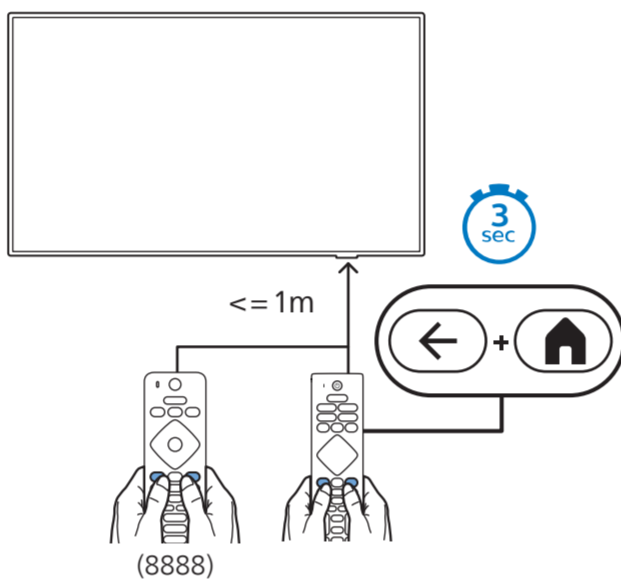

3
sec

(8888)