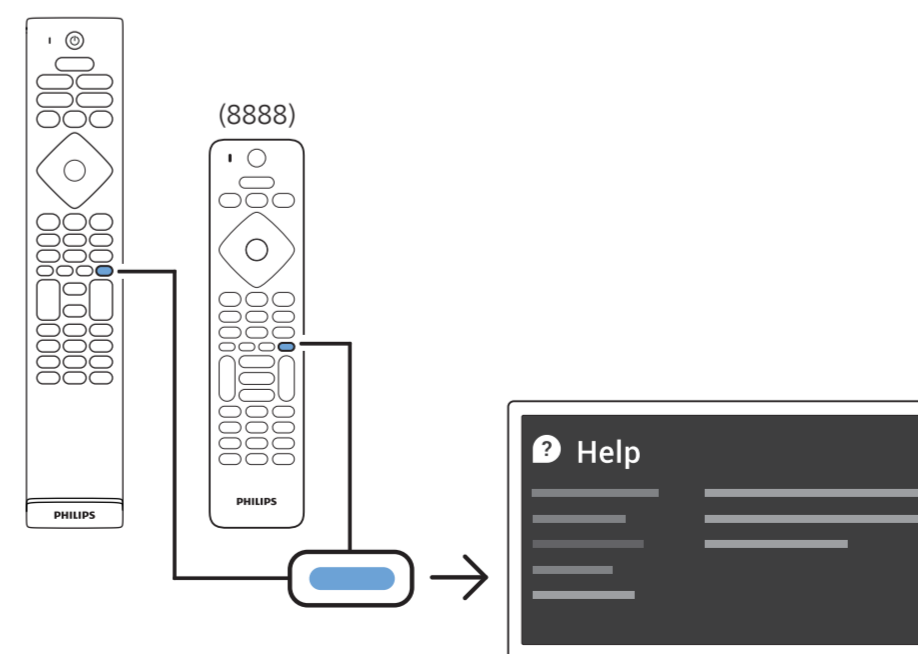

1

2

3

4

5

Click

2x
AAA
LR03
1.5V

(8888)

(8888)

3
sec

(8888)

(8888)

English
Български
Čeština
Hrvatski
Dans
Deutsch
Ελληνικά
Eesti

Read the safety instructions.
Прочетете инструкциите за безопасност.
Přečtěte si bezpečnostní pokyny.
Pročitajte sigurnosne upute.
Læs sikkerhedsforskrifterne.
Lesen Sie die Sicherheitshinweise.
Διαβάστε τις οδηγίες ασφαλείας.
Lugege ohutusnõudeid.

Español
Français
Italiano
Қазақша
Latviešu
Lietuvių
Magyar
Nederlands
Norsk

Lea las instrucciones de seguridad.
Lisez les consignes de sécurité.
Leggere le istruzioni di sicurezza.
Қорғаныстық нұсқаулар.
Izlasiet drošības norādījumus.
Perskaitykite saugos instrukcijas.
Olvasa el a biztonságási utasításokat.
Lees de veiligheidsvoorschriften.
Les sikkerhetsforskriftene.

Polski
Português
Română
Русский
Srpski
Slovenščina
Slovenský
Suomi

Zapoznaj się z instrukcjami bezpieczeństwa.
Leia as instruções de segurança.
Citiți instrucțiunile de siguranță.
Читайте инструкции по технике безопасности.
Pročitajte bezbednosna uputstva.
Preberite varnostna navodila.
Prečítajte si bezpečnostní pokyny.
Lue turvaohjeet.

Svenska
தமிழ்
Türkçe
Українська

Läs säkerhetsinstruktionerna.
ໂປ່ງຄວາມປອດໄພລາຍລັບ
Güvenlik talimatlarını okuyun.
Читайте інструкції з техніки безпеки.
قراءة تعليمات السلامة.
קרא את הוראות הבטיחות
עברית

Séparez les éléments avant de lire

A 10 to 20 cm B 7 to 10 cm

AMBILIGHT tv

Recommended distance to the wall 7 to 20 cm