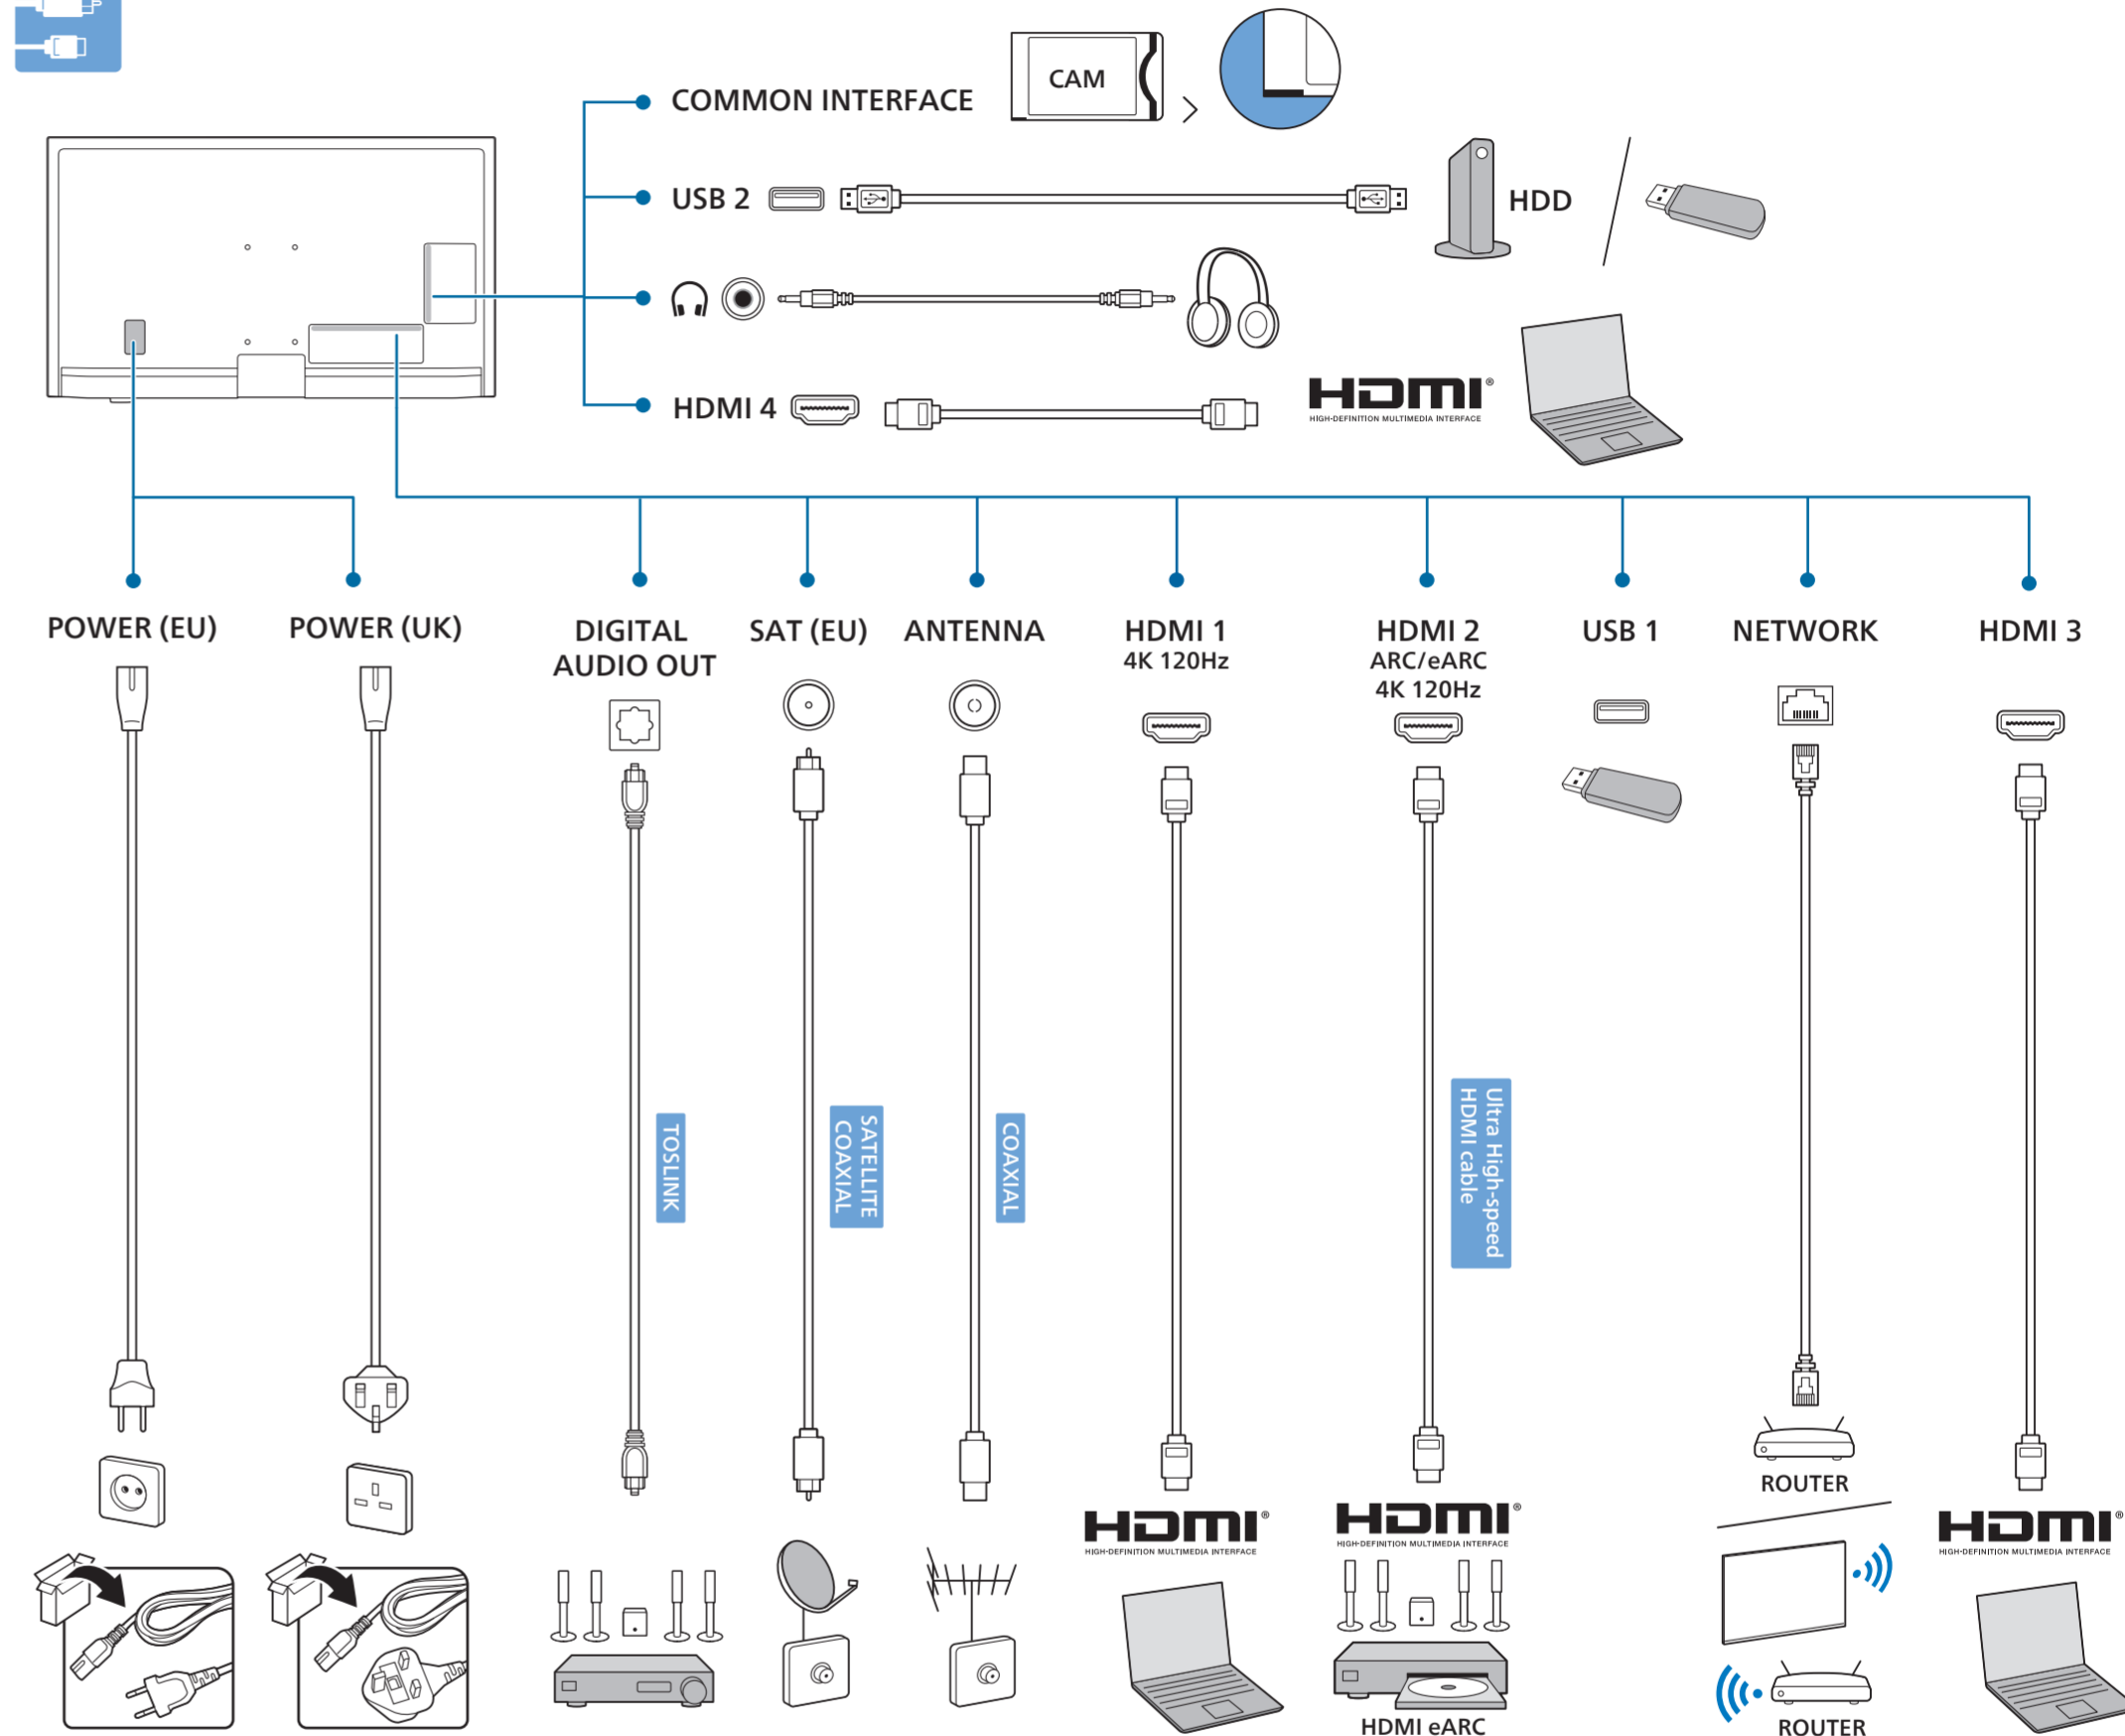

1

2

3

4

5

Click

2x
AAA
LR03
1.5V

(8888)

(8888)

3
sec

(8888)

(8888)

English
Български
Čeština
Hrvatski
Dans
Deutsch
Ελληνικά
Eesti

Read the safety instructions.
Прочетете инструкциите за безопасност.
Přečtěte si bezpečnostní pokyny.
Pročitajte sigurnosne upute.
Læs sikkerhedsforskrifterne.
Lesen Sie die Sicherheitshinweise.
Διαβάστε τις οδηγίες ασφαλείας.
Lugege ohutusnõudeid.

Español
Français
Italiano
Қазақша
Latviešu
Lietuvių
Magyar
Nederlands
Norsk

Lea las instrucciones de seguridad.
Lisez les consignes de sécurité.
Leggere le istruzioni di sicurezza.
Қорғаныстық нұсқаулар.
Izlasiet drošības norādījumus.
Perskaitykite saugos instrukcijas.
Olvasa el a biztonságási utasításokat.
Lees de veiligheidsvoorschriften.
Les sikkerhetsforskriftene.

Polski
Português
Română
Русский
Srpski
Slovenščina
Slovenský
Suomi

Zapoznaj się z instrukcjami bezpieczeństwa.
Leia as instruções de segurança.
Citiți instrucțiunile de siguranță.
Читайте инструкции по технике безопасности.
Pročitajte bezbednosna uputstva.
Preberite varnostna navodila.
Prečítajte si bezpečnostní pokyny.
Lue turvaohjeet.

Svenska
தமிழ்
Türkçe
Українська

Läs säkerhetsinstruktionerna.
ໂປ່ງຄວາມປອດໄພລາຍລັບ
Güvenlik talimatlarını okuyun.
Читайте інструкції з техніки безпеки.
قراءة تعليمات السلامة.
קרא את הוראות הבטיחות
עברית

Séparez les éléments avant de lire

A 10 to 20 cm B 7 to 10 cm

AMBILIGHT tv

Recommended distance to the wall 7 to 20 cm