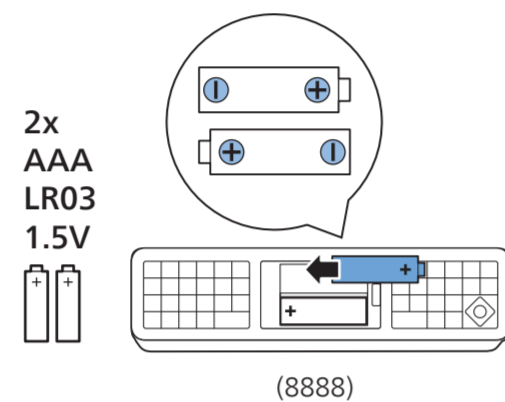

2x
AAA
LR03
1.5V

(8888)