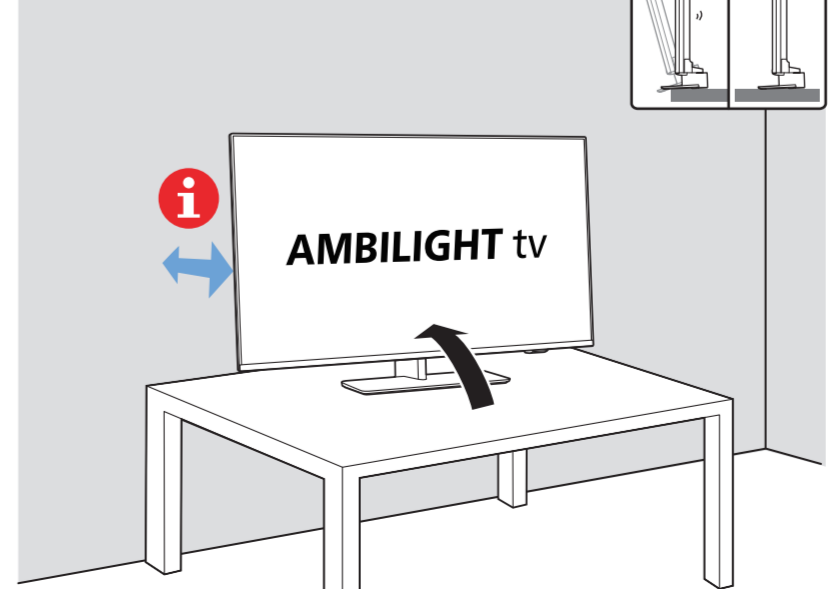

Register to find out more and get support
www.philips.com/TVsupport

A 1a 43"/50"/55"

1b 65"

2

3

B

4

5 43"/50"/55"/65"

6

7

1 65"

2 Wall Mount dimensions (x, y)

- 43" 100x200mm M6 (L: 10mm~12mm) 108 cm
- 50" 200x300mm M6 (L: 10mm~16mm) 126 cm
- 55" 200x300mm M6 (L: 10mm~16mm) 139 cm
- 65" 300x300mm M6 (L: 12mm~20mm) 164 cm

8

9

10

11