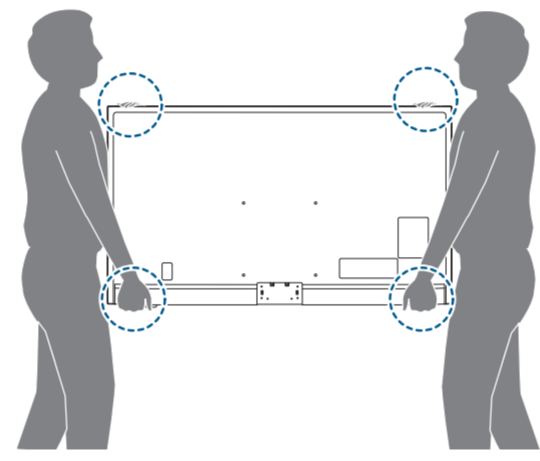

Register to find out more and get support
www.philips.com/TVsupport

A 1a 43"/50"/55"

1b 65"

2

3

B

4

5 43"/50"/55"/65"

6

7

1 65"

2 Wall Mount dimensions (x, y)

- 43" 100x200mm M6 (L: 10mm~12mm) 108 cm
- 50" 200x300mm M6 (L: 10mm~16mm) 126 cm
- 55" 200x300mm M6 (L: 10mm~16mm) 139 cm
- 65" 300x300mm M6 (L: 12mm~20mm) 164 cm

8

9

10

11