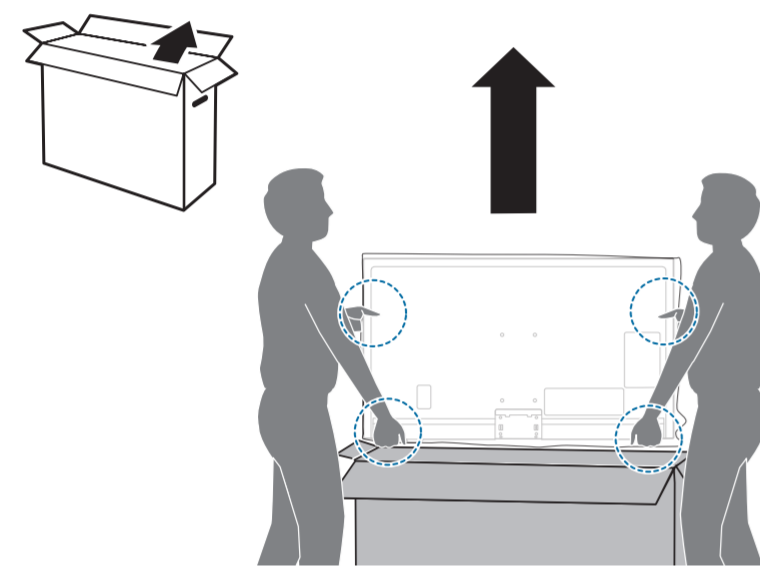

A 1a 43"/50"/55"