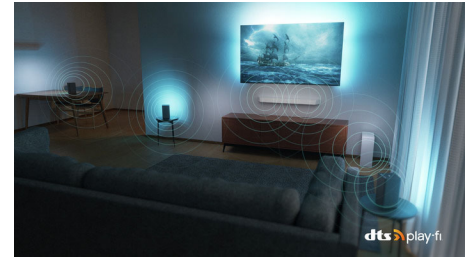

## DTS Play-Fi

You get great, clear TV sound right out of the box. If you want more, Philips Wireless Home System with DTS Play-Fi lets you connect to compatible soundbars and wireless speakers around your home in seconds. You can even create a home theatre surround-sound system using your TV as a central speaker.