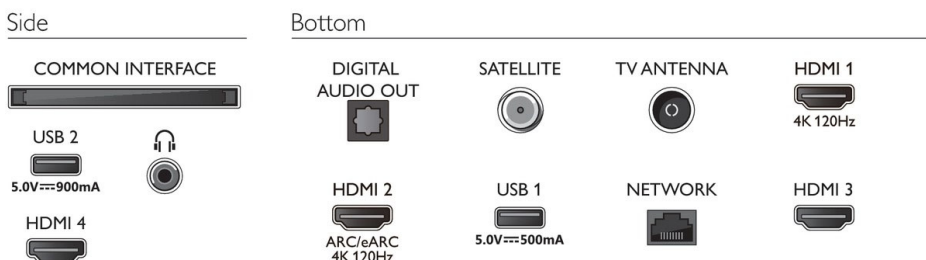

Supported HDMI video features

- Gaming: ALLM, HDMI VRR, Dolby Vision Game, AMD FreeSync Premium
- HDMI 1/2: HDMI 2.1 full bandwidth 48Gbps, upto 4K 120Hz
- HDMI 3/4: HDMI 2.0
- HDR: Dolby Vision, HDR10, HDR10+, HLG

Multimedia Applications

- Video Playback Formats: Containers: AVI, MKV, H264/MPEG-4 AVC, MPEG-1, MPEG-2, MPEG-4, VP9, HEVC (H.265), AV1

- Subtitles Formats Support: .SMI, .SRT, .SSA, .SUB, .TXT, .ASS
- Music Playback Formats: AAC, MP3, WAV, WMA (v2 up to v9.2), WMA-PRO (v9 and v10), FLAC
- Picture Playback Formats: JPEG, BMP, GIF, PNG, 360 photo, HEIF

Design

- Colors of TV: Anthracite grey bezel
- Stand design: Anthracite grey central stand

Dimensions

- Box dimensions (W x H x D): 1400.0 x 890.0 x 160.0 mm
- Set dimensions (W x H x D): 1231.0 x 720.0 x 80.0 mm
- Set dimensions with stand (W x H x D): 1231.0 x 783.0 x 259.0 mm
- Stand dimensions (W x H x D): 549.0 x 73.0 x 259.0 mm
- Stand height to TV bottom edge: 73.0 mm
- Wall mount compatible: 200 x 300 mm
- Product weight: 15.5 kg
- Product weight (+stand): 18.2 kg
- Weight incl. Packaging: 22.3 kg

Connections

Issue date 2023-03-02

Version: 3.1.2

12 NC: 8670 001 88614
EAN: 87 18863 03792 8

© 2023 Koninklijke Philips N.V.
All Rights reserved.

Specifications are subject to change without notice.
Trademarks are the property of Koninklijke Philips N.V.
or their respective owners.

www.philips.com

- EPG and actual visibility (up to 8 days) is country and operator dependent.
- Android App offerings vary per country. For more details please visit your local Google Play Store.
- The TV supports DVB reception for 'Free to air' broadcast. Specific DVB operators may not be supported. An up to date list can be found in the FAQ section of the Philips support website. For some operators Conditional Access and subscription are required. Contact your operator for more information.
- Philips TV Remote app and related functionalities vary per TV model, operator, and country, as well as smart device model and OS. For more details please visit: www.philips.com/TVRemoteapp.
- USB recording for digital channels only, recordings may be limited by broadcast copy protection (CI+). Country and channel restrictions may apply.
- This television contains lead only in certain parts or components where no technology alternatives exist in accordance with existing exemption clauses under the RoHS Directive.
- Memory size (Flash) : 16G, the actual available disc space may differ (dependant on e.g. (pre-)installed apps, installed operating system, etc.)
- Amazon, Alexa and all related logos are trademarks of Amazon.com, Inc. or its affiliates. Amazon Alexa is available in selected languages and countries.
- Amazon Prime is available in selected languages and countries.
- Disney+ subscription required. Subject to terms at <https://www.disneyplus.com> (c) 2020 Disney and its related entities. Disney+ is available in selected languages and countries.
- Google Assistant is available on Philips Android TVs running on Android O (8) or higher OS version. Google Assistant is available in selected languages and countries.
- Netflix subscription required. Subject to terms at <https://www.netflix.com>
- Rakuten TV is available in selected languages and countries.
- Google TV is the name of this device's software experience and a trademark of Google LLC.
- Google TV is the name of this device's software experience and a trademark of Google LLC. YouTube, Ok Google and other marks are trademarks of Google LLC.