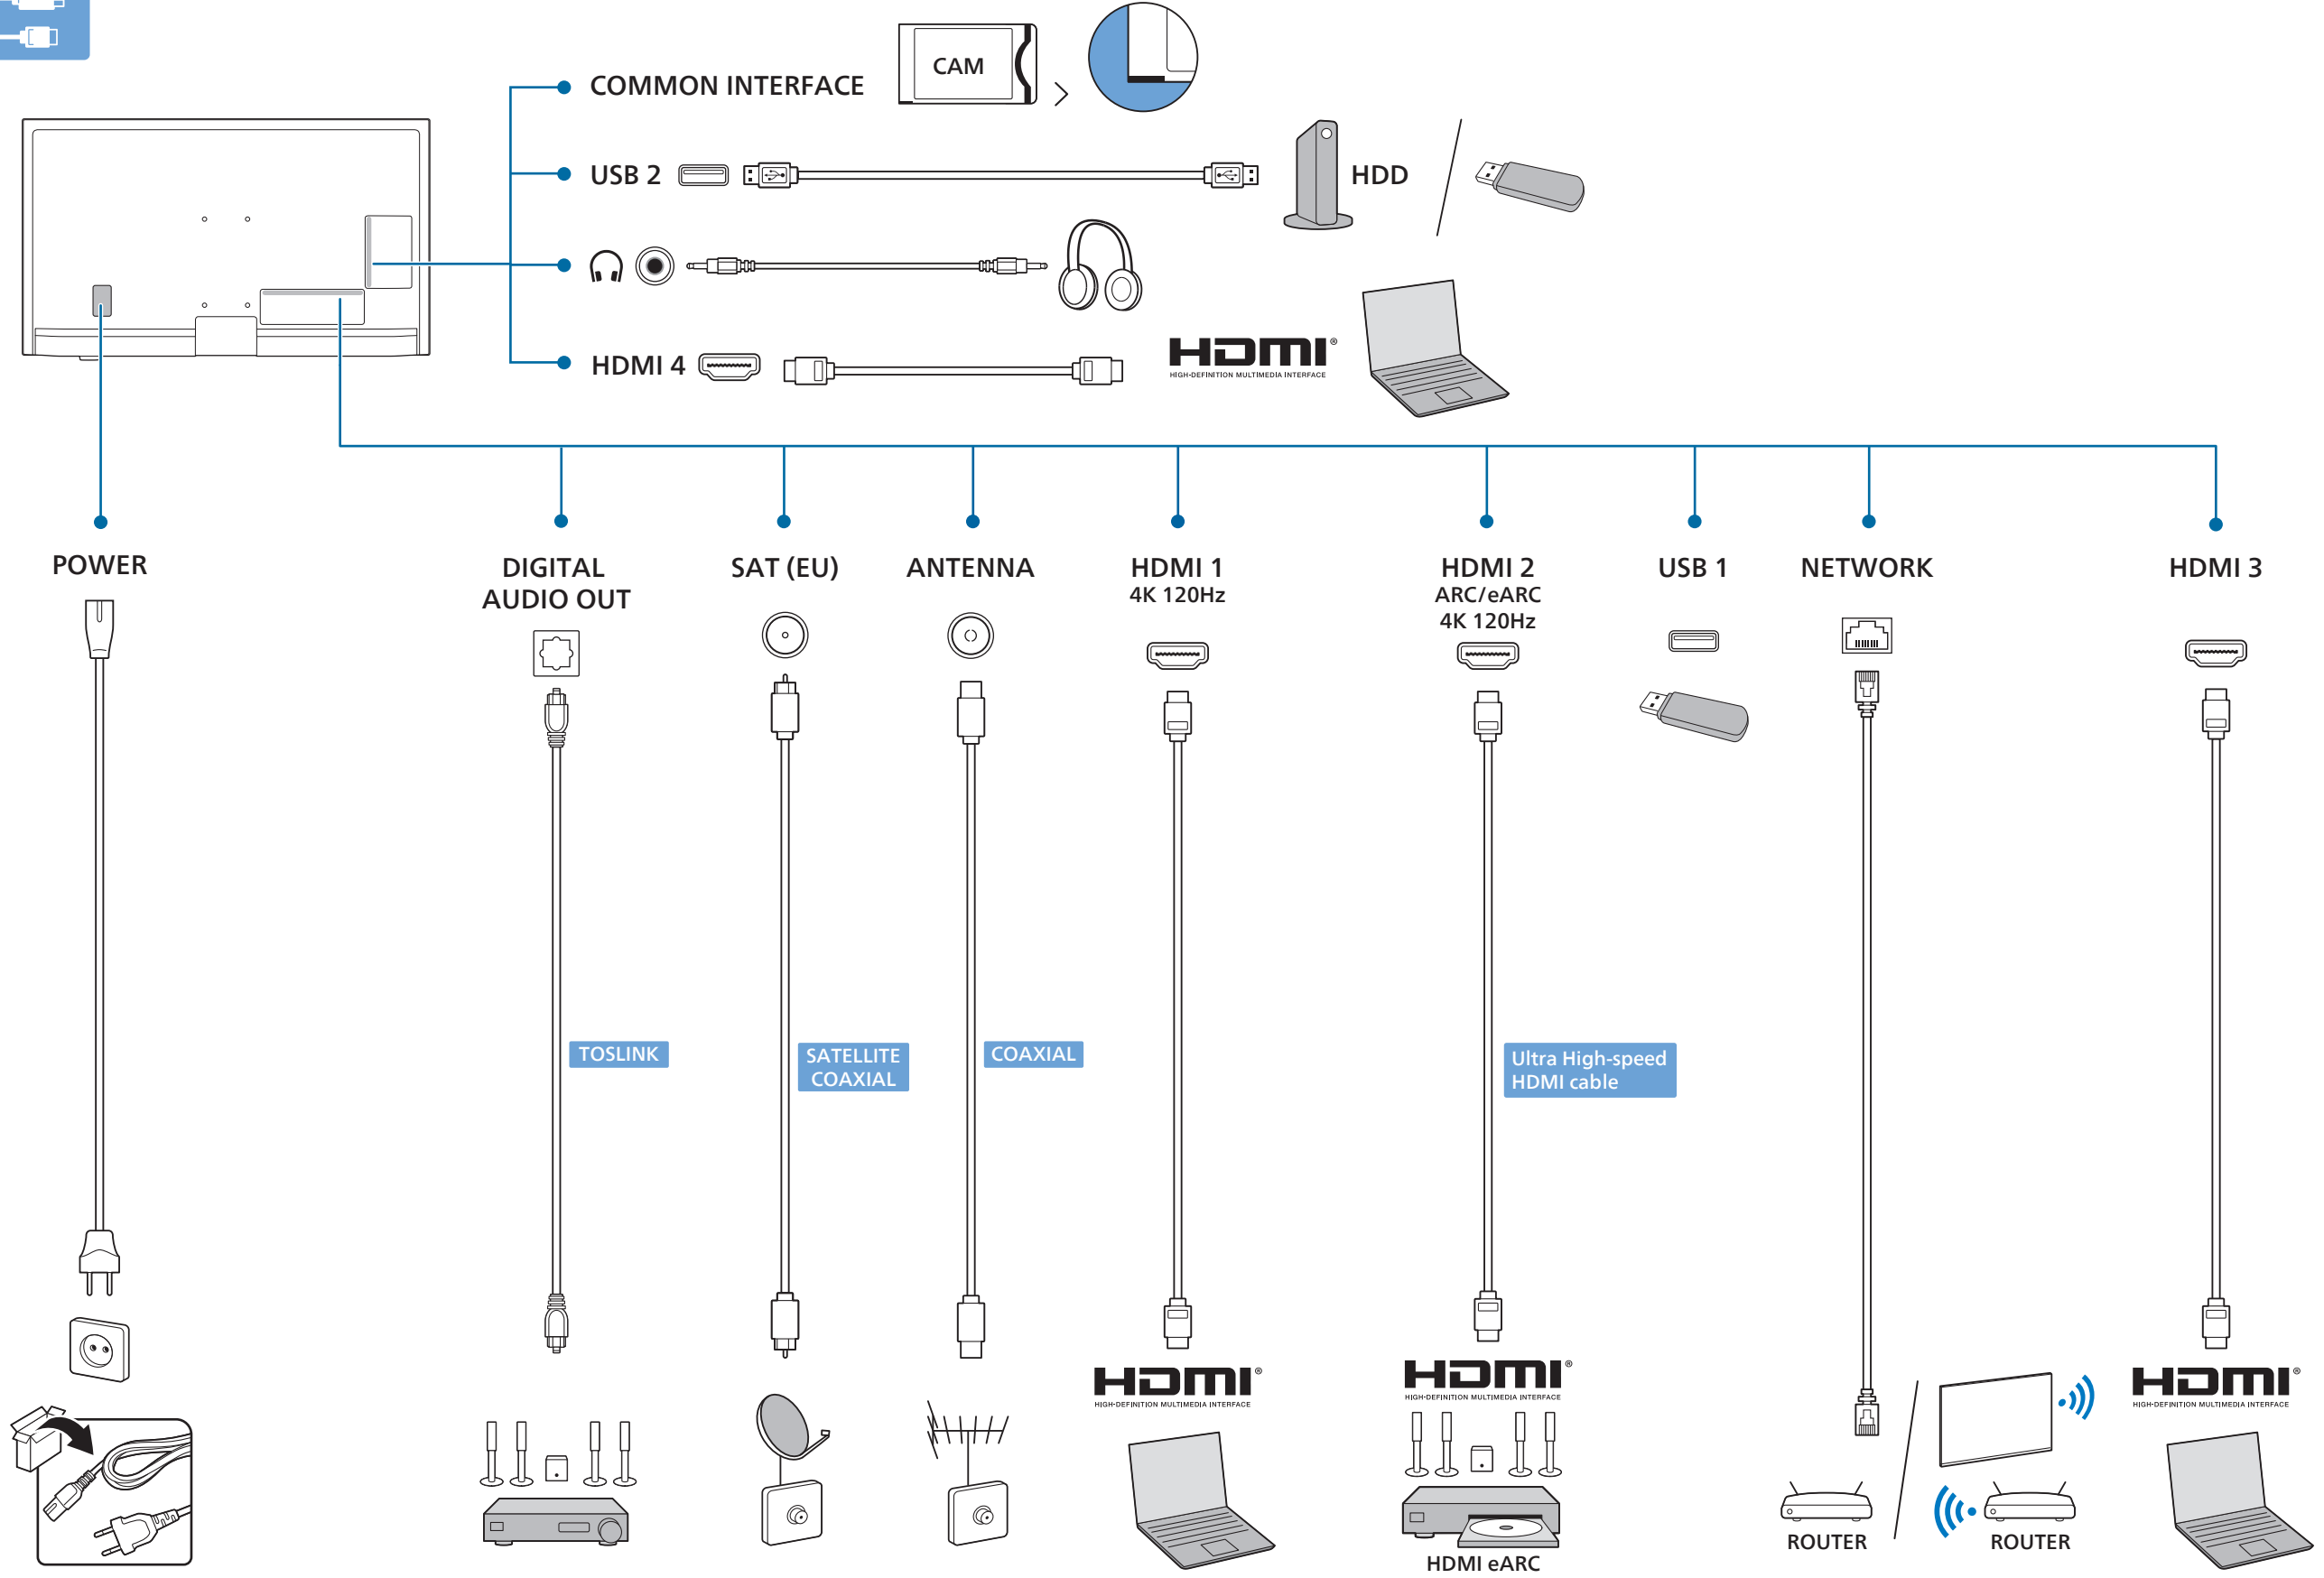

• 50"/55"/65":x7

Register to find out more and get support
www.philips.com/TVsupport

A 1a 50"/55"

1b 65"

2

3

B

4

5 50"/55"/65"

6

7

1 65"

2 Wall Mount dimensions (x, y)

50" 200x300mm M6 (L: 10mm~16mm) 126 cm

55" 200x300mm M6 (L: 10mm~16mm) 139 cm

65" 300x300mm M6 (L: 12mm~20mm) 164 cm

8

9

10

11

English Read the safety instructions.
Türkçe Güvenlik talimatlarını okuyun.

- 1
- 2
- 3
- 4
- 5

AMBILIGHT tv

PHILIPS
All registered and unregistered trademarks are property of their respective owners. Specifications are subject to change without notice. Philips and the Philips' shield emblem are trademarks of Koninklijke Philips N.V. and are used under license from Koninklijke Philips N.V. This product has been manufactured by and is sold under the responsibility of TP Vision Europe B.V. and TP Vision Europe B.V. is the warrantor in relation to this product. 2023 © TP Vision Europe B.V. All rights reserved. www.philips.com/welcome