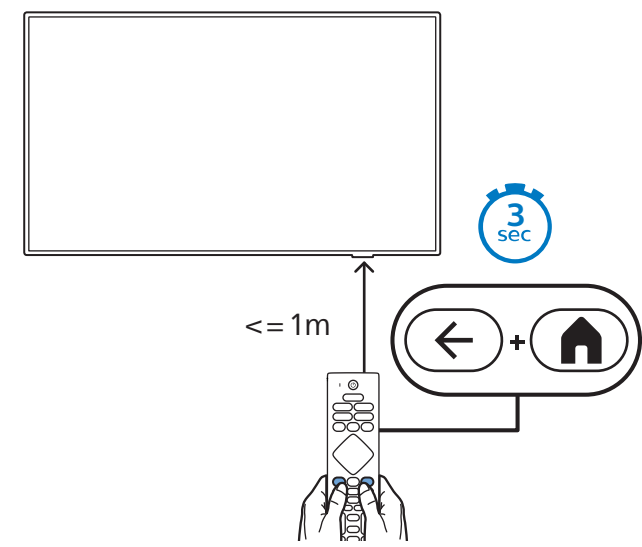

5 50"/55"/65"

6

7

1 65"

2 Wall Mount dimensions (x, y)

50" 200x300mm M6 (L: 10mm~16mm) 126 cm

55" 200x300mm M6 (L: 10mm~16mm) 139 cm

65" 300x300mm M6 (L: 12mm~20mm) 164 cm

8

9

10

11

English Read the safety instructions.
Türkçe Güvenlik talimatlarını okuyun.

- 1
- 2
- 3
- 4
- 5

AMBILIGHT tv

PHILIPS
All registered and unregistered trademarks are property of their respective owners. Specifications are subject to change without notice. Philips and the Philips' shield emblem are trademarks of Koninklijke Philips N.V. and are used under license from Koninklijke Philips N.V. This product has been manufactured by and is sold under the responsibility of TP Vision Europe B.V. and TP Vision Europe B.V. is the warrantor in relation to this product. 2023 © TP Vision Europe B.V. All rights reserved. www.philips.com/welcome