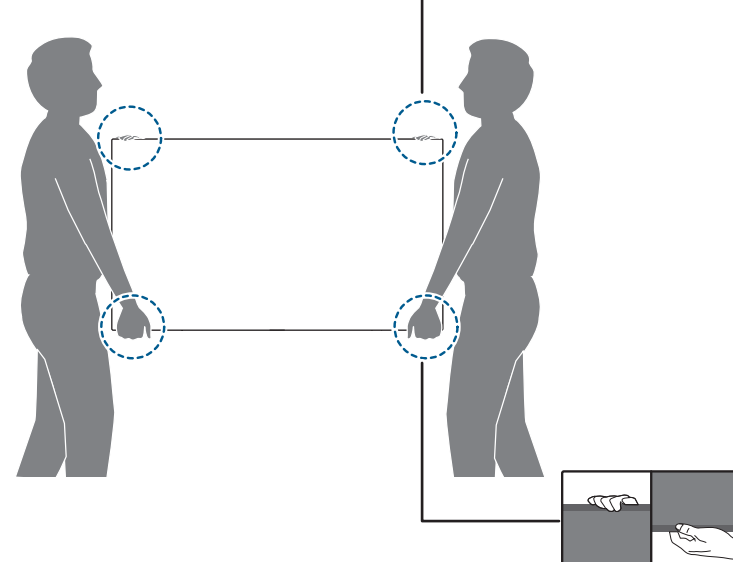

• 50"/55"/65":x7

Register to find out more and get support
www.philips.com/TVsupport

A 1a 50"/55"

1b 65"

2

3

B

4

5 50"/55"/65"

6

7

1 65"

2 Wall Mount dimensions (x, y)

50" 200x300mm M6 (L: 10mm~16mm) 126 cm

55" 200x300mm M6 (L: 10mm~16mm) 139 cm

65" 300x300mm M6 (L: 12mm~20mm) 164 cm