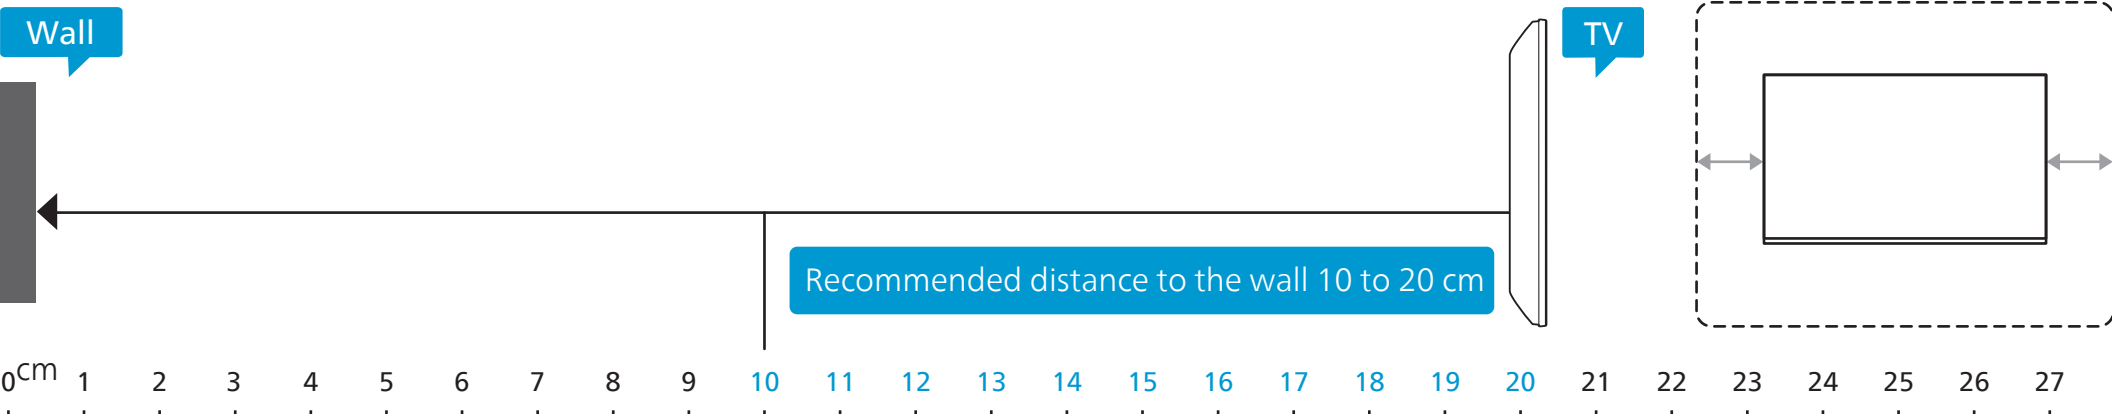

AMBILIGHT tv

PHILIPS
All registered and unregistered trademarks are property of their respective owners. Specifications are subject to change without notice. Philips and the Philips' shield emblem are trademarks of Koninklijke Philips N.V. and are used under license from Koninklijke Philips N.V. This product has been manufactured by and is sold under the responsibility of TP Vision Europe B.V. and TP Vision Europe B.V. is the warrantor in relation to this product. 2023 © TP Vision Europe B.V. All rights reserved. www.philips.com/welcome