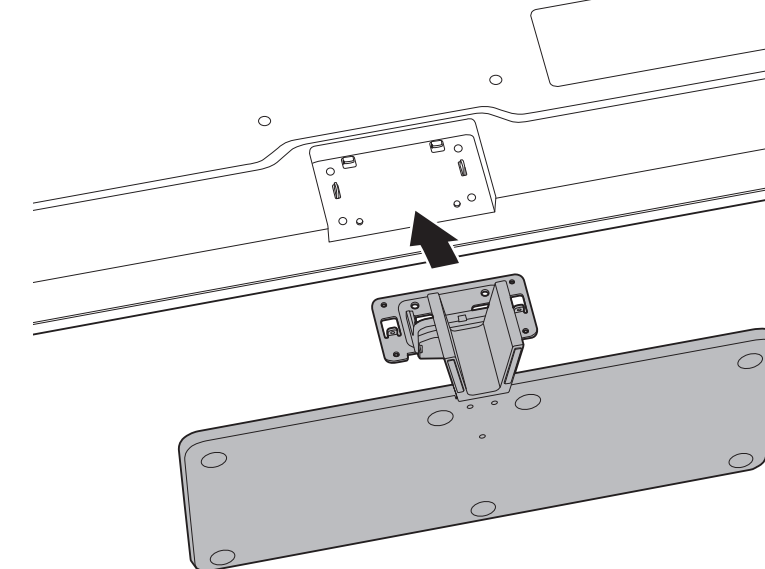

• 50"/55"/65":x7

Register to find out more and get support
www.philips.com/TVsupport

A 1a 50"/55"

1b 65"

2

3

B

4

5 50"/55"/65"

6

7

1 65"

2 Wall Mount dimensions (x, y)

50" 200x300mm M6 (L: 10mm~16mm) 126 cm

55" 200x300mm M6 (L: 10mm~16mm) 139 cm

65" 300x300mm M6 (L: 12mm~20mm) 164 cm