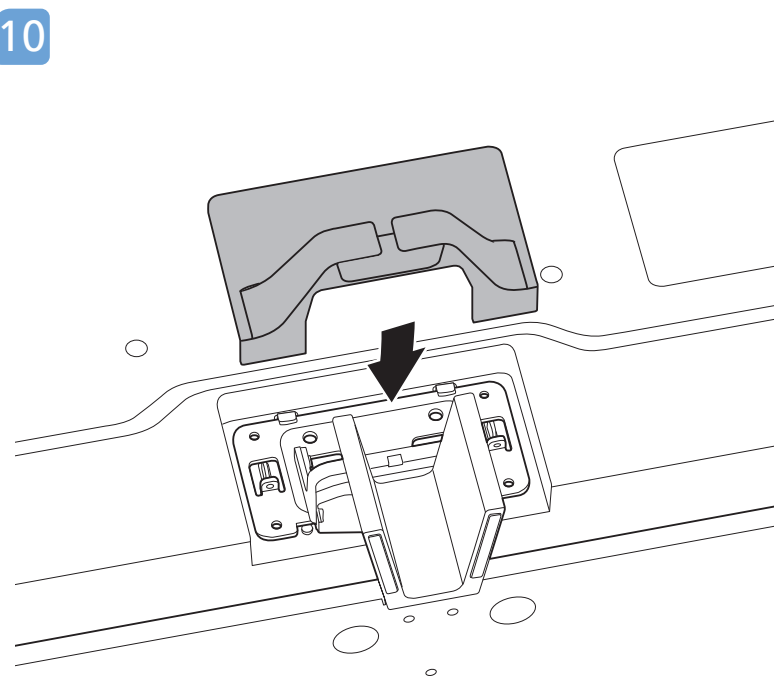

• 50"/55"/65":x7

Register to find out more and get support
www.philips.com/TVsupport

A 1a 50"/55"

1b 65"

2

3

B

4

5 50"/55"/65"

6

7

1 65"

2 Wall Mount dimensions (x, y)

50" 200x300mm M6 (L: 10mm~16mm) 126 cm

55" 200x300mm M6 (L: 10mm~16mm) 139 cm

65" 300x300mm M6 (L: 12mm~20mm) 164 cm

8

9

10

11