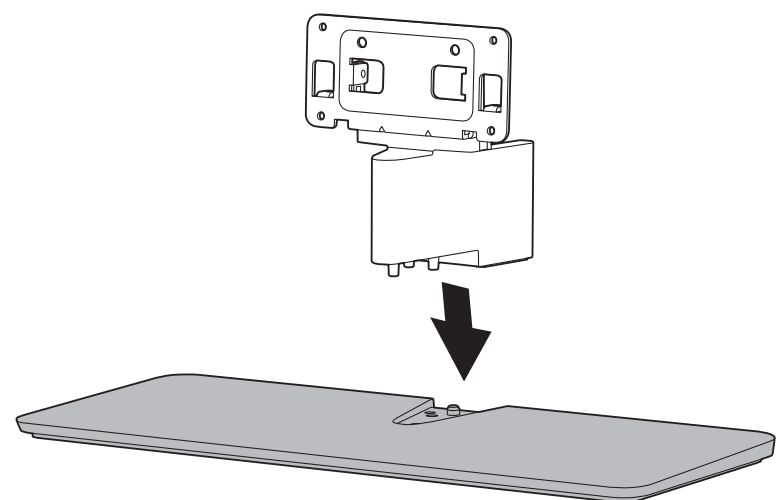

• 50"/55"/65":x7

Register to find out more and get support
www.philips.com/TVsupport

A 1a 50"/55"

1b 65"

2

3

B

4

5 50"/55"/65"

6

7

1 65"

2 Wall Mount dimensions (x, y)

50" 200x300mm M6 (L: 10mm~16mm) 126 cm

55" 200x300mm M6 (L: 10mm~16mm) 139 cm

65" 300x300mm M6 (L: 12mm~20mm) 164 cm