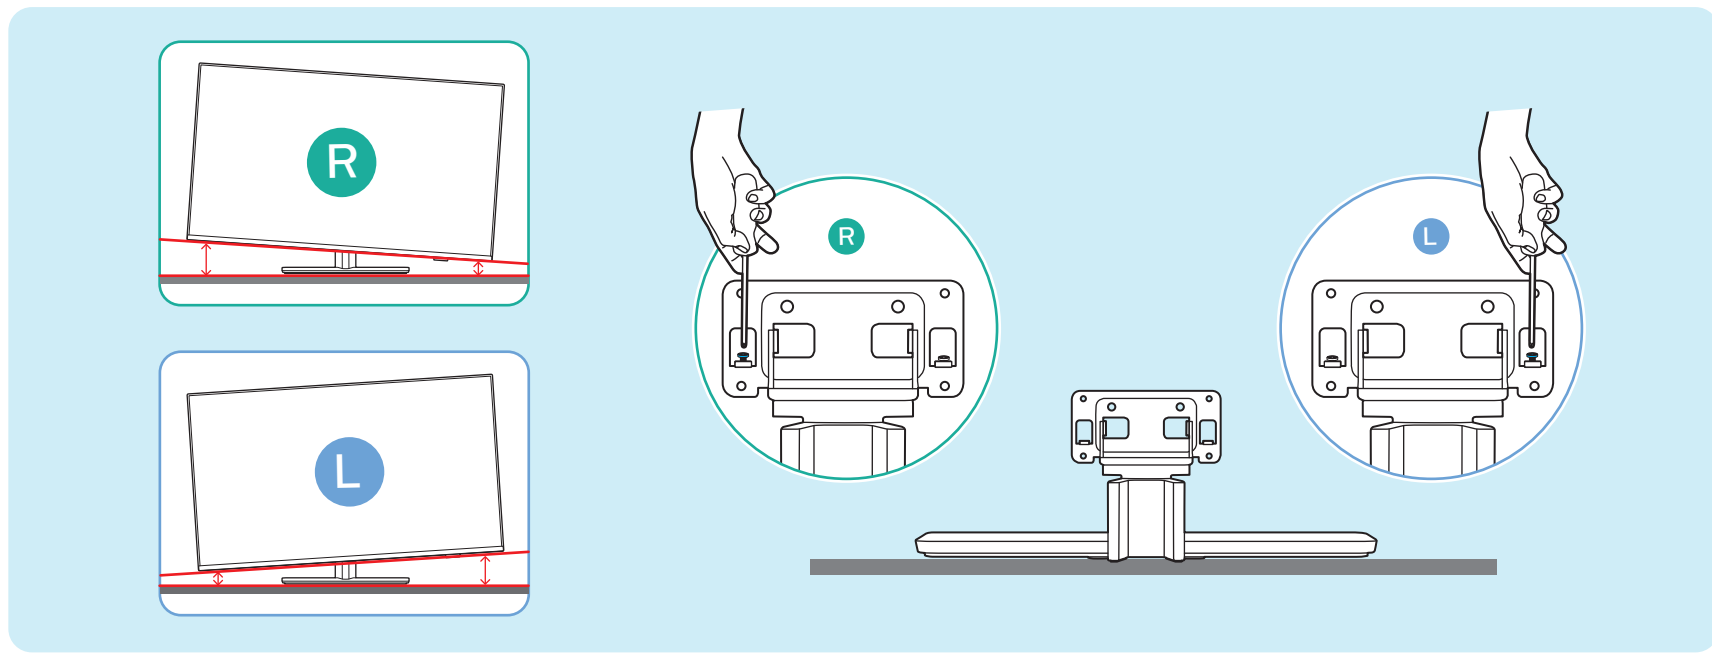

English Read the safety instructions.
Türkçe Güvenlik talimatlarını okuyun.

1. 1
2. 2
3. 3
4. 4
5. 5