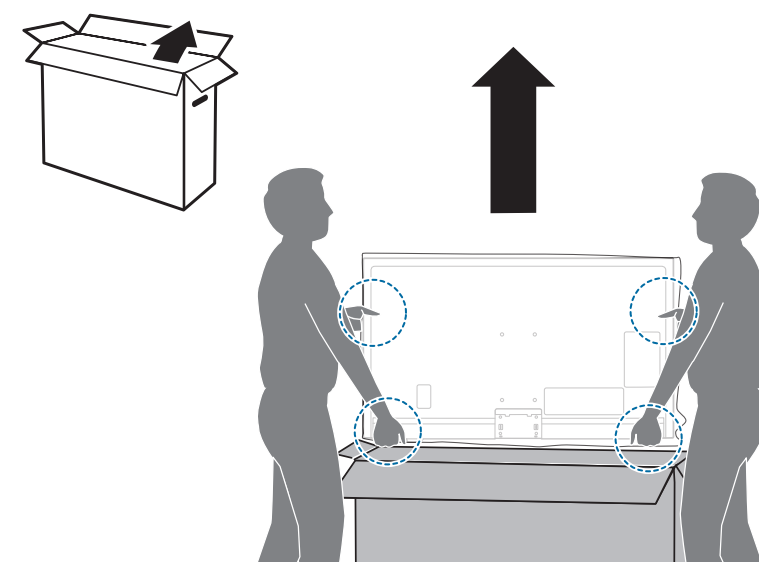

• 50"/55"/65":x7

Register to find out more and get support
www.philips.com/TVsupport

A 1a 50"/55"

1b 65"

2

3

B

4

5 50"/55"/65"

6

7

1 65"

2 Wall Mount dimensions (x, y)

50" 200x300mm M6 (L: 10mm~16mm) 126 cm

55" 200x300mm M6 (L: 10mm~16mm) 139 cm

65" 300x300mm M6 (L: 12mm~20mm) 164 cm