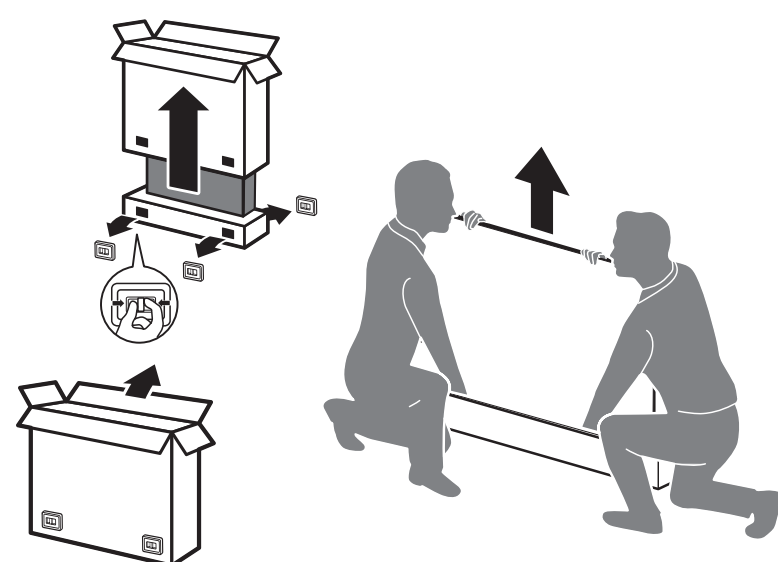

• 50"/55"/65":x7

Register to find out more and get support
www.philips.com/TVsupport

A 1a 50"/55"

1b 65"

2

3

B

4

5 50"/55"/65"

6

7

1 65"

2 Wall Mount dimensions (x, y)

50" 200x300mm M6 (L: 10mm~16mm) 126 cm

55" 200x300mm M6 (L: 10mm~16mm) 139 cm

65" 300x300mm M6 (L: 12mm~20mm) 164 cm