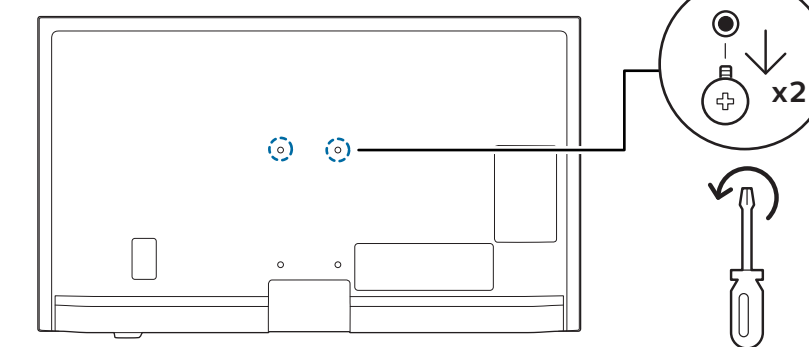

5 50"/55"/65"

6

7

1 65"

2 Wall Mount dimensions (x, y)

50" 200x300mm M6 (L: 10mm~16mm) 126 cm

55" 200x300mm M6 (L: 10mm~16mm) 139 cm

65" 300x300mm M6 (L: 12mm~20mm) 164 cm