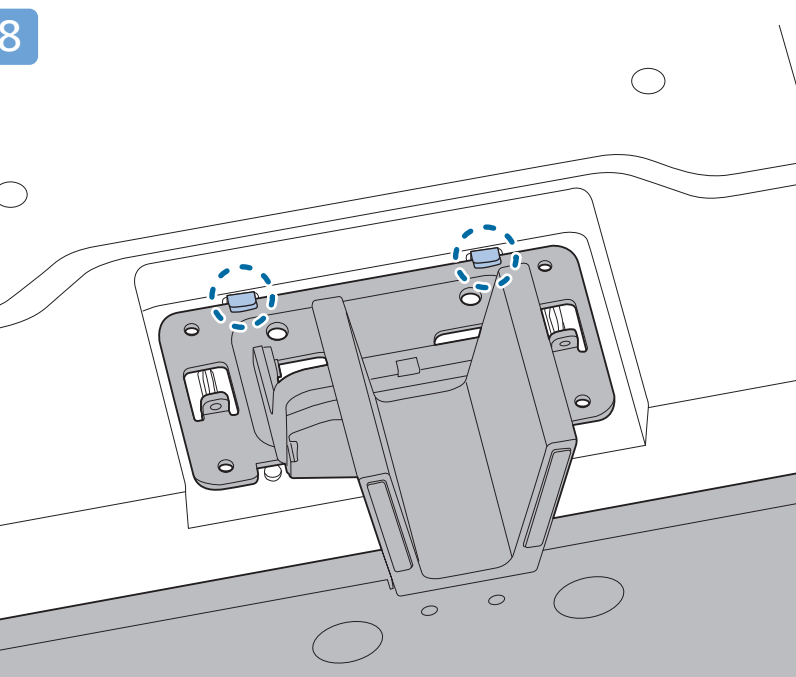

• 50"/55"/65":x7

Register to find out more and get support
www.philips.com/TVsupport

A 1a 50"/55"

1b 65"

2

3

B

4

5 50"/55"/65"

6

7

1 65"

2 Wall Mount dimensions (x, y)

50" 200x300mm M6 (L: 10mm~16mm) 126 cm

55" 200x300mm M6 (L: 10mm~16mm) 139 cm

65" 300x300mm M6 (L: 12mm~20mm) 164 cm

8

9

10

11