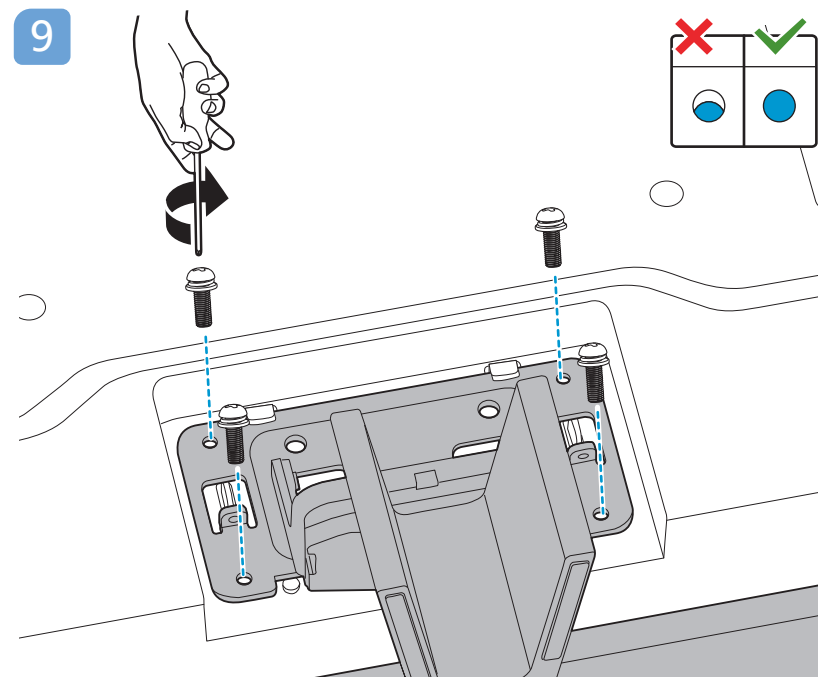

• 50"/55"/65":x7

Register to find out more and get support
www.philips.com/TVsupport

A 1a 50"/55"

1b 65"

2

3

B

4

5 50"/55"/65"

6

7

1 65"

2 Wall Mount dimensions (x, y)

50" 200x300mm M6 (L: 10mm~16mm) 126 cm

55" 200x300mm M6 (L: 10mm~16mm) 139 cm

65" 300x300mm M6 (L: 12mm~20mm) 164 cm

8

9

10

11