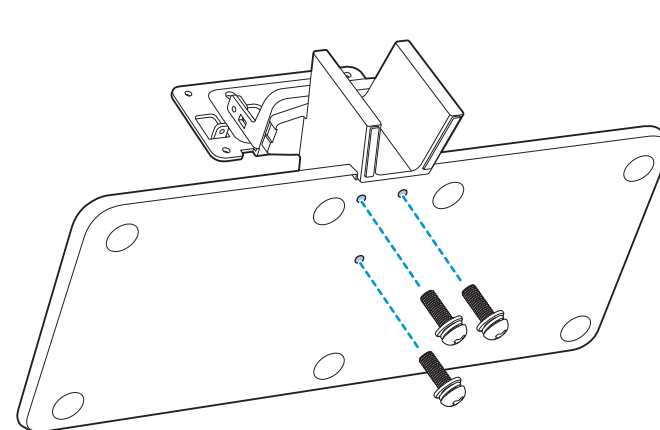

• 50"/55"/65":x7

Register to find out more and get support
www.philips.com/TVsupport

A 1a 50"/55"

1b 65"

2

3

B

4

5 50"/55"/65"

6

7

1 65"

2 Wall Mount dimensions (x, y)

50" 200x300mm M6 (L: 10mm~16mm) 126 cm

55" 200x300mm M6 (L: 10mm~16mm) 139 cm

65" 300x300mm M6 (L: 12mm~20mm) 164 cm