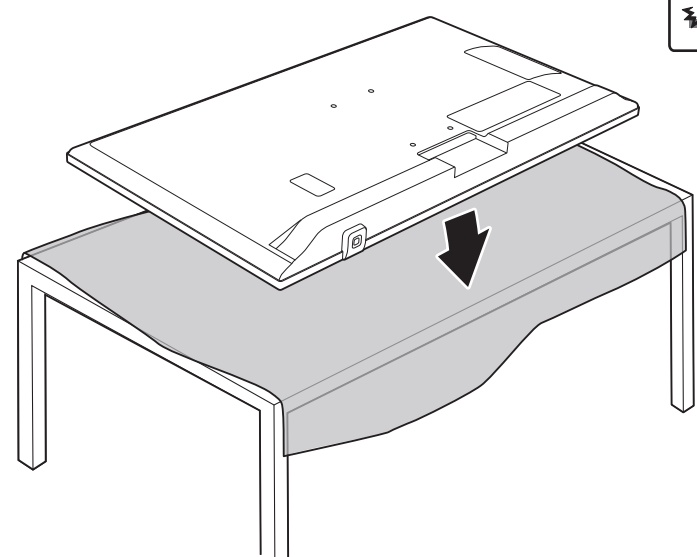

• 50"/55"/65":x7

Register to find out more and get support
www.philips.com/TVsupport

A 1a 50"/55"

1b 65"

2

3

B

4

5 50"/55"/65"

6

7

1 65"

2 Wall Mount dimensions (x, y)

50" 200x300mm M6 (L: 10mm~16mm) 126 cm

55" 200x300mm M6 (L: 10mm~16mm) 139 cm

65" 300x300mm M6 (L: 12mm~20mm) 164 cm