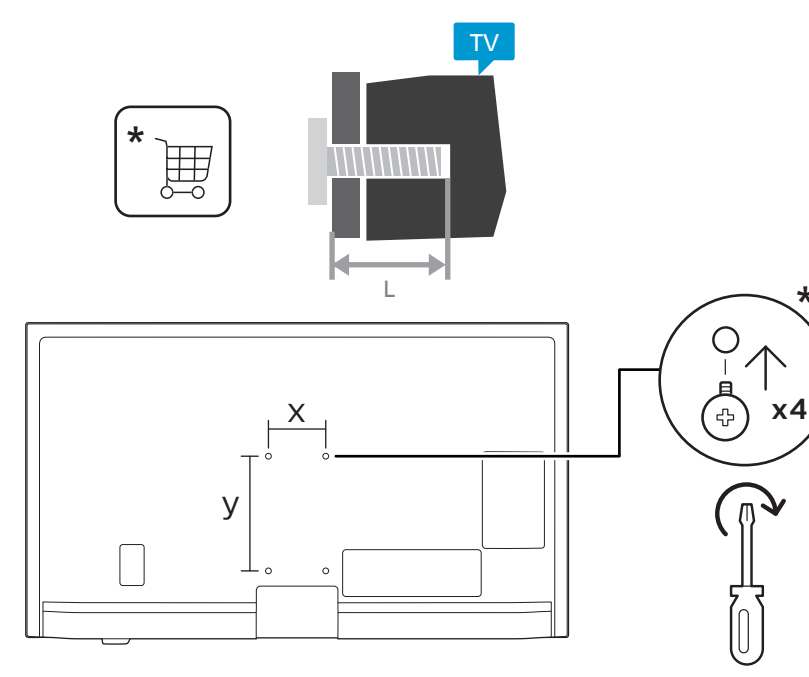

• 50"/55"/65":x7

Register to find out more and get support
www.philips.com/TVsupport

A 1a 50"/55"

1b 65"

2

3

B

4

5 50"/55"/65"

6

7

1 65"

2 Wall Mount dimensions (x, y)

50" 200x300mm M6 (L: 10mm~16mm) 126 cm

55" 200x300mm M6 (L: 10mm~16mm) 139 cm

65" 300x300mm M6 (L: 12mm~20mm) 164 cm

8

9

10

11