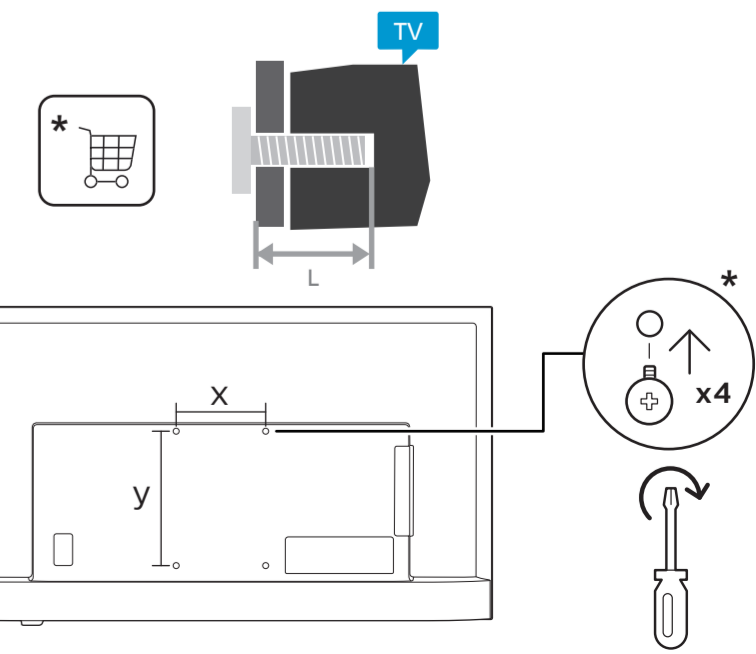

43"/50"/55"
65"

70"/75"

43" (Q4xL16) : x4
50"/55"/65" (M4xL20) : x4
70"/75" (M5xL22) : x6

Register to find out more and get support
www.philips.com/TVsupport

A 1a 43"/50"/55"

1b 65"/70"/75"

2

3

4

5

R + L

43"/50"
55"/65"

70"/75"

B

1 50"

2 Wall Mount dimensions (x, y)

- 43" 100x200mm M6 (L: 10mm~12mm) 108 cm
- 50" 200x300mm M6 (L: 10mm~16mm) 126 cm
- 55" 200x300mm M6 (L: 10mm~16mm) 139 cm
- 65" 300x300mm M6 (L: 12mm~20mm) 164 cm
- 70" 300x300mm M8 (L: 12mm~25mm) 177 cm
- 75" 300x300mm M8 (L: 12mm~25mm) 189 cm

6

43"/50"

55"/65"/70"/75"

R + L

43"/50"
55"/65"

70"/75"

7