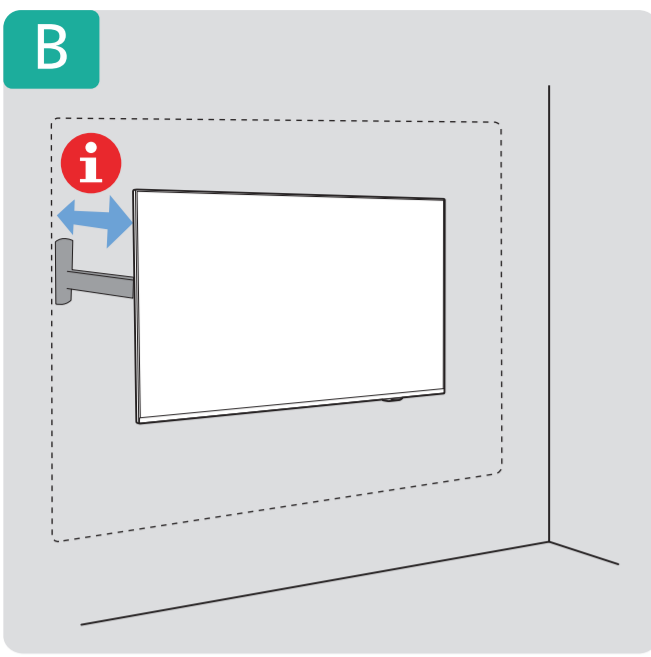

Dimensiones para montaje en pared (x, y)

	mm		L	
43"	200x100	M6	8~10mm	108mm
50"	200x100	M6	8~10mm	126mm
55"	200x100	M6	8~10mm	139mm

	mm		L	
50"	200x300	M6	10~16mm	126mm
55"	200x300	M6	10~16mm	139mm
65"	300x300	M6	12~20mm	164mm
70"	300x300	M8	12~25mm	177mm

English Read the safety instructions.
Español Lea la información de seguridad.

7408

7908

1. Press the left arrow button.
2. Press the right arrow button.
3. Insert 2x AAA 1.5V batteries into the battery compartment. A '+' sign is shown on the compartment.
4. Press the right arrow button.
5. Click the right arrow button.

AMBILIGHT tv