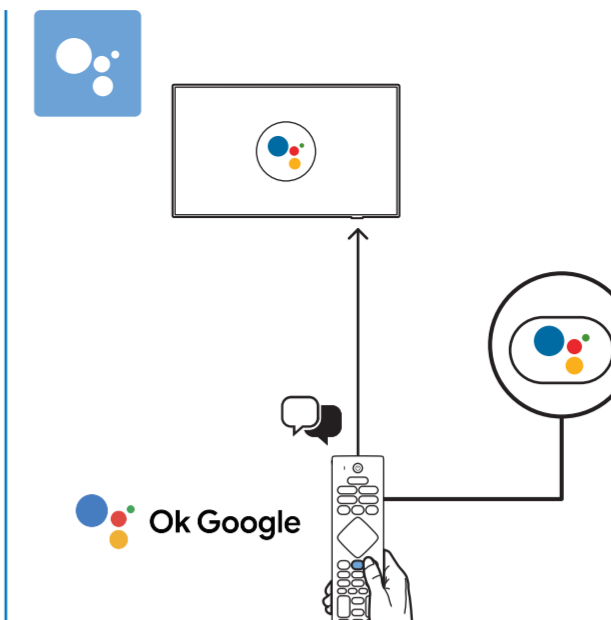

Dimensiones para montaje en pared (x, y)

	mm		L	
43"	200x100	M6	8~10mm	108mm
50"	200x100	M6	8~10mm	126mm
55"	200x100	M6	8~10mm	139mm

	mm		L	
50"	200x300	M6	10~16mm	126mm
55"	200x300	M6	10~16mm	139mm
65"	300x300	M6	12~20mm	164mm
70"	300x300	M8	12~25mm	177mm