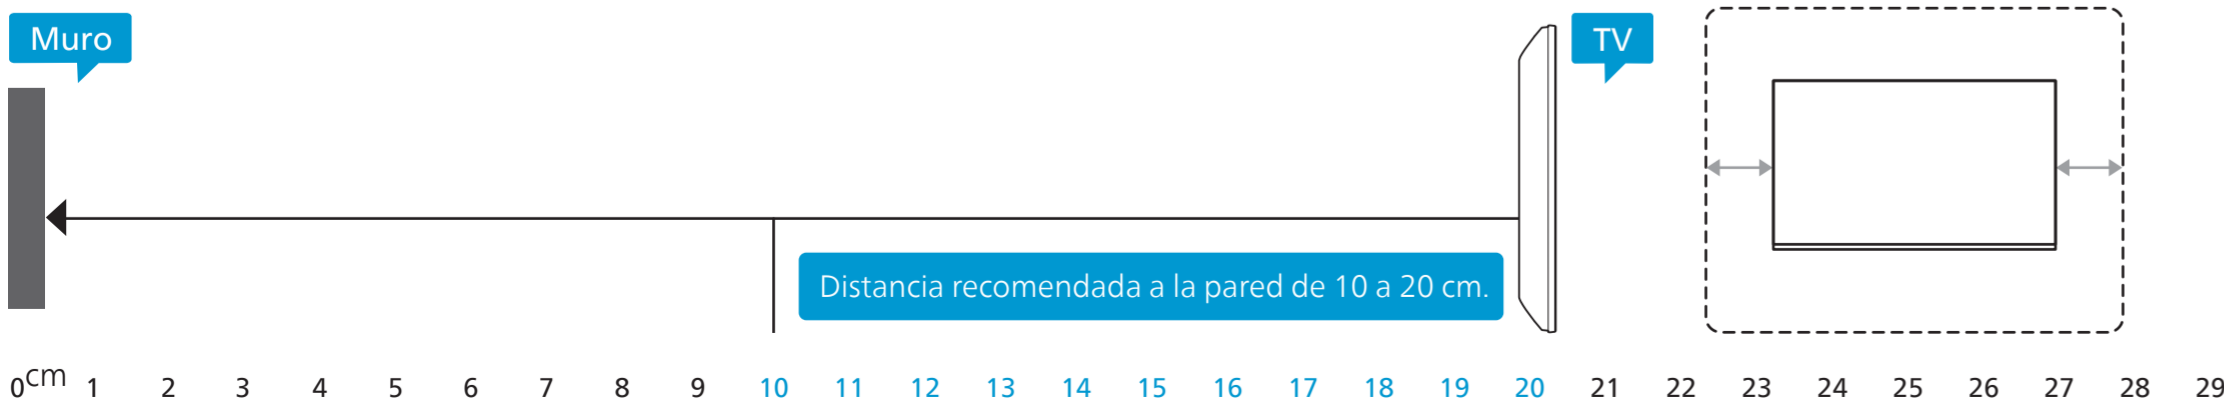

AMBILIGHT tv