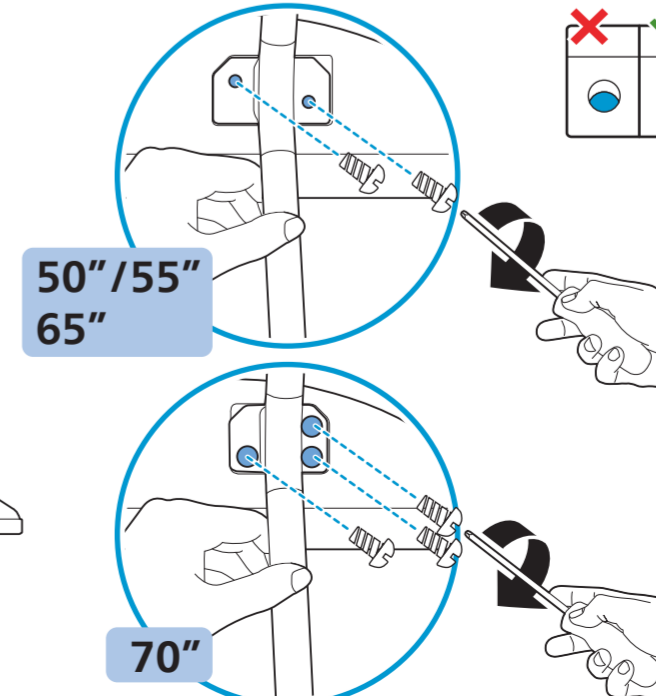

6a

7a

5b 7908

6b

7b

Dimensiones para montaje en pared (x, y)

	mm		L	
43"	200x100	M6	8~10mm	108mm
50"	200x100	M6	8~10mm	126mm
55"	200x100	M6	8~10mm	139mm

	mm		L	
50"	200x300	M6	10~16mm	126mm
55"	200x300	M6	10~16mm	139mm
65"	300x300	M6	12~20mm	164mm
70"	300x300	M8	12~25mm	177mm

English Read the safety instructions.
Español Lea la información de seguridad.

7408

7908

1. Press the left arrow button.
2. Press the right arrow button.
3. Insert 2x AAA 1.5V batteries into the battery compartment. A '+' sign is shown on the compartment.
4. Press the right arrow button.
5. Click the right arrow button.