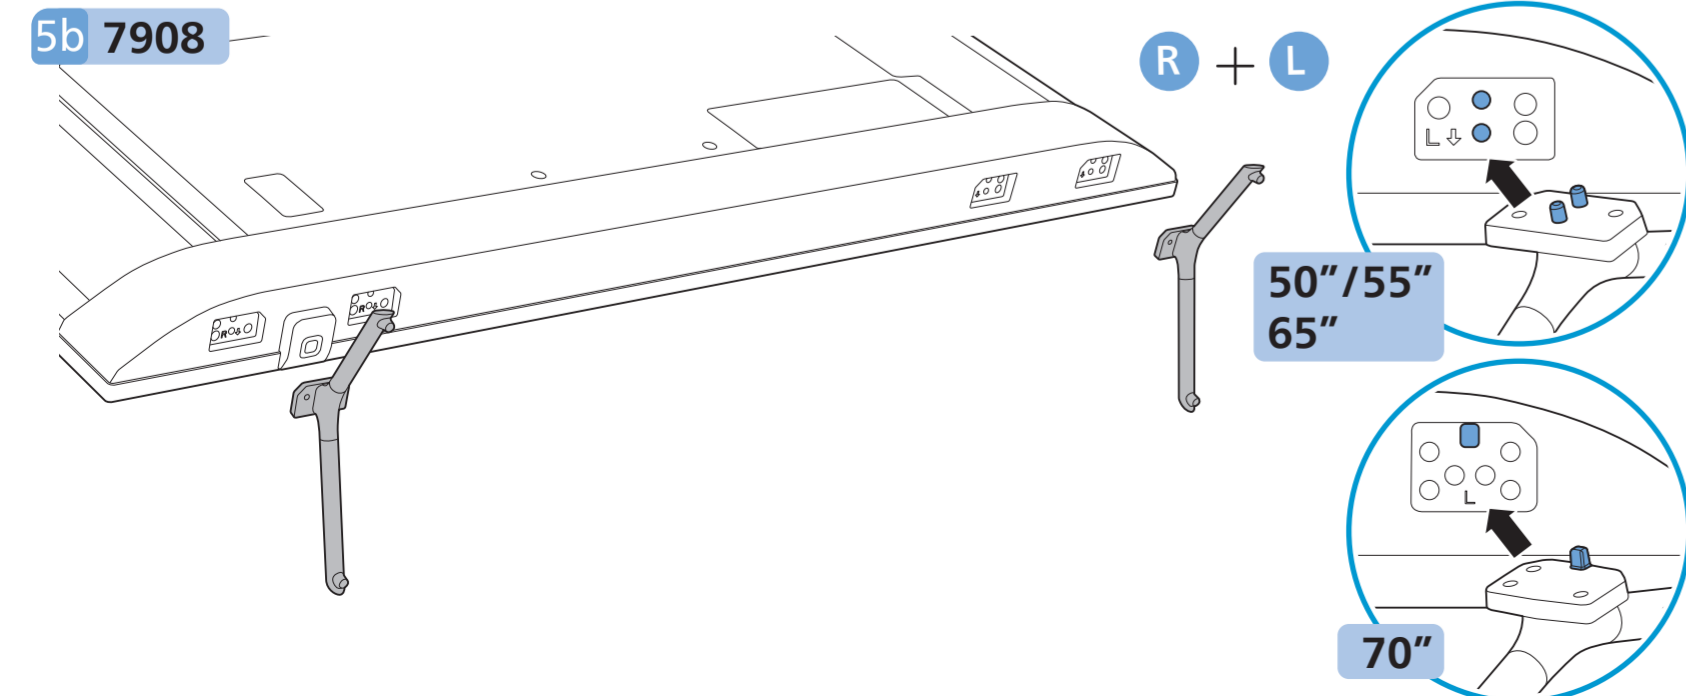

6a

7a

5b 7908

6b

7b

Dimensiones para montaje en pared (x, y)

	mm		L	
43"	200x100	M6	8~10mm	108mm
50"	200x100	M6	8~10mm	126mm
55"	200x100	M6	8~10mm	139mm

	mm		L	
50"	200x300	M6	10~16mm	126mm
55"	200x300	M6	10~16mm	139mm
65"	300x300	M6	12~20mm	164mm
70"	300x300	M8	12~25mm	177mm

English Read the safety instructions.
Español Lea la información de seguridad.

7408

7908

1. Press the left arrow button.
2. Press the right arrow button.
3. Insert 2x AAA 1.5V batteries into the battery compartment. A '+' sign is shown on the compartment.
4. Press the right arrow button.
5. Click the right arrow button.