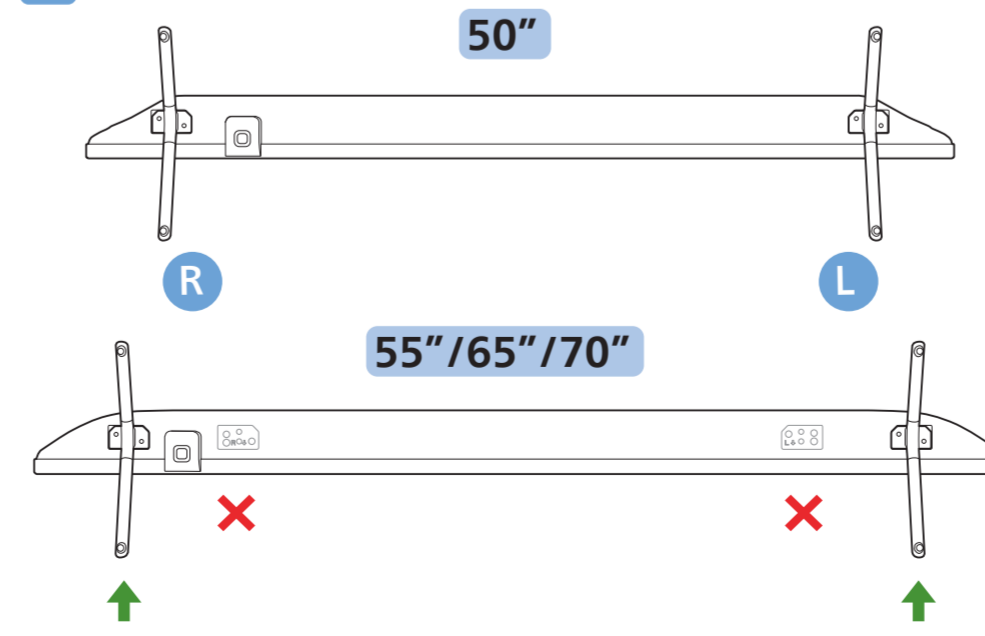

6a

7a

5b 7908

6b

7b

Dimensiones para montaje en pared (x, y)

	mm		L	
43"	200x100	M6	8~10mm	108mm
50"	200x100	M6	8~10mm	126mm
55"	200x100	M6	8~10mm	139mm

	mm		L	
50"	200x300	M6	10~16mm	126mm
55"	200x300	M6	10~16mm	139mm
65"	300x300	M6	12~20mm	164mm
70"	300x300	M8	12~25mm	177mm

English Read the safety instructions.
Español Lea la información de seguridad.

7408

7908

1. Press the left arrow button.
2. Press the right arrow button.
3. Insert 2x AAA 1.5V batteries into the battery compartment. A '+' sign is shown on the compartment.
4. Press the right arrow button.
5. Click the right arrow button.