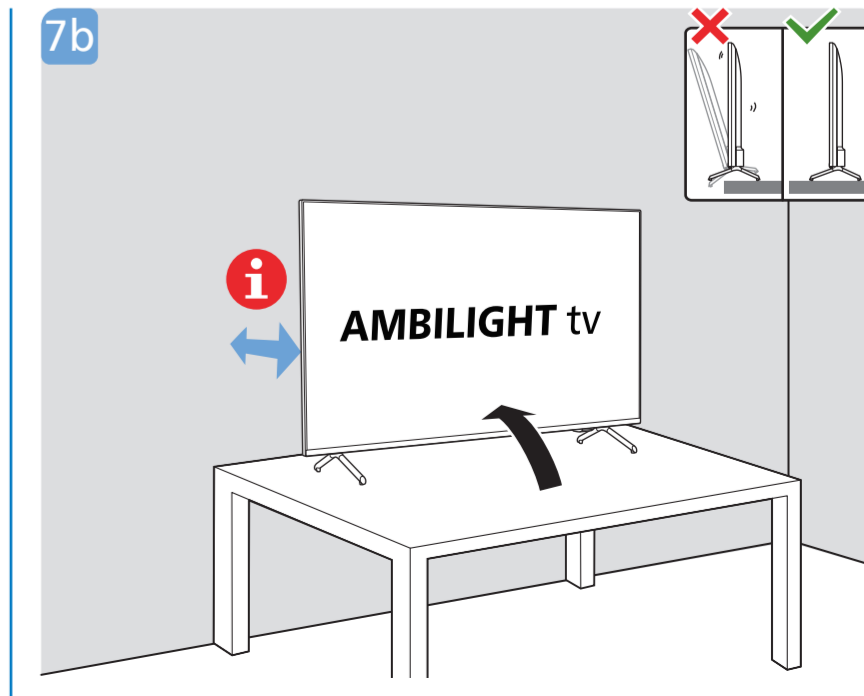

6a

7a

5b 7908

6b

7b

Dimensiones para montaje en pared (x, y)

	mm		L	
43"	200x100	M6	8~10mm	108mm
50"	200x100	M6	8~10mm	126mm
55"	200x100	M6	8~10mm	139mm

	mm		L	
50"	200x300	M6	10~16mm	126mm
55"	200x300	M6	10~16mm	139mm
65"	300x300	M6	12~20mm	164mm
70"	300x300	M8	12~25mm	177mm

English Read the safety instructions.
Español Lea la información de seguridad.

7408

7908

1. Press the left arrow button.
2. Press the right arrow button.
3. Insert 2x AAA 1.5V batteries into the battery compartment. A '+' sign is shown on the compartment.
4. Press the right arrow button.
5. Click the right arrow button.