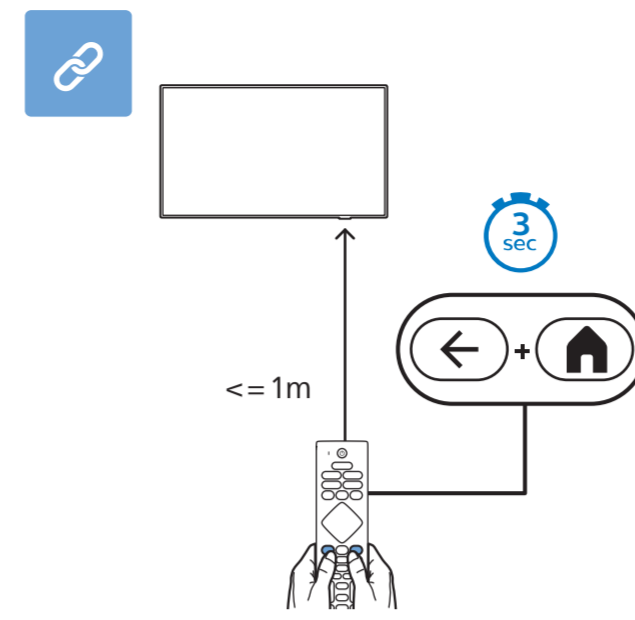

Dimensiones para montaje en pared (x, y)

	mm		L	
43"	200x100	M6	8~10mm	108mm
50"	200x100	M6	8~10mm	126mm
55"	200x100	M6	8~10mm	139mm

	mm		L	
50"	200x300	M6	10~16mm	126mm
55"	200x300	M6	10~16mm	139mm
65"	300x300	M6	12~20mm	164mm
70"	300x300	M8	12~25mm	177mm