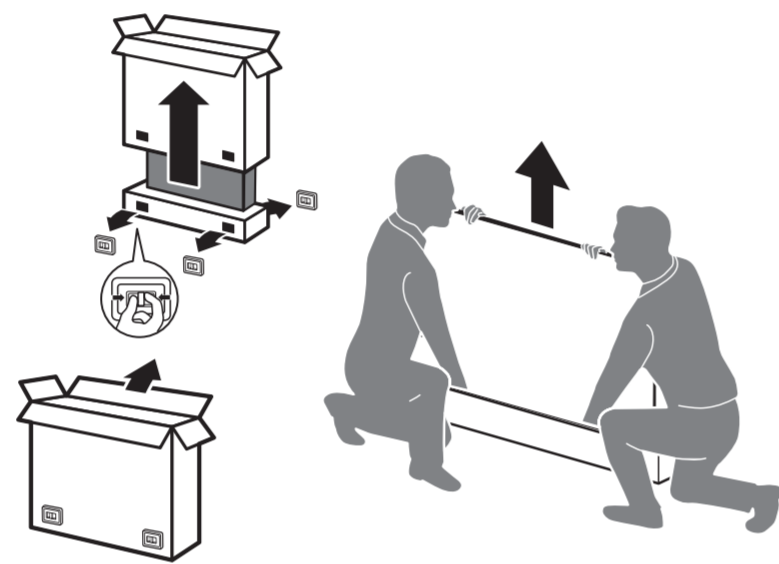

43PUD7408/77 50PUD7908/77
50PUD7408/77 55PUD7908/77
55PUD7408/77 65PUD7908/77
70PUD7908/77

7408

43"/50"/55"

43" (Q4xL18) : x4
50"/55" (Q4xL20) : x4

7908

50"/55"/65"

50"/55"/65" (M4xL20) : x4
70" (M5xL22) : x6

70"

Registre su producto y obtenga asistencia en www.philips.com/TVsupport

A 1a 43"/50"/55"

1b 65"/70"

2

3

4

5a 7408

6a

7a

5b 7908

6b

7b