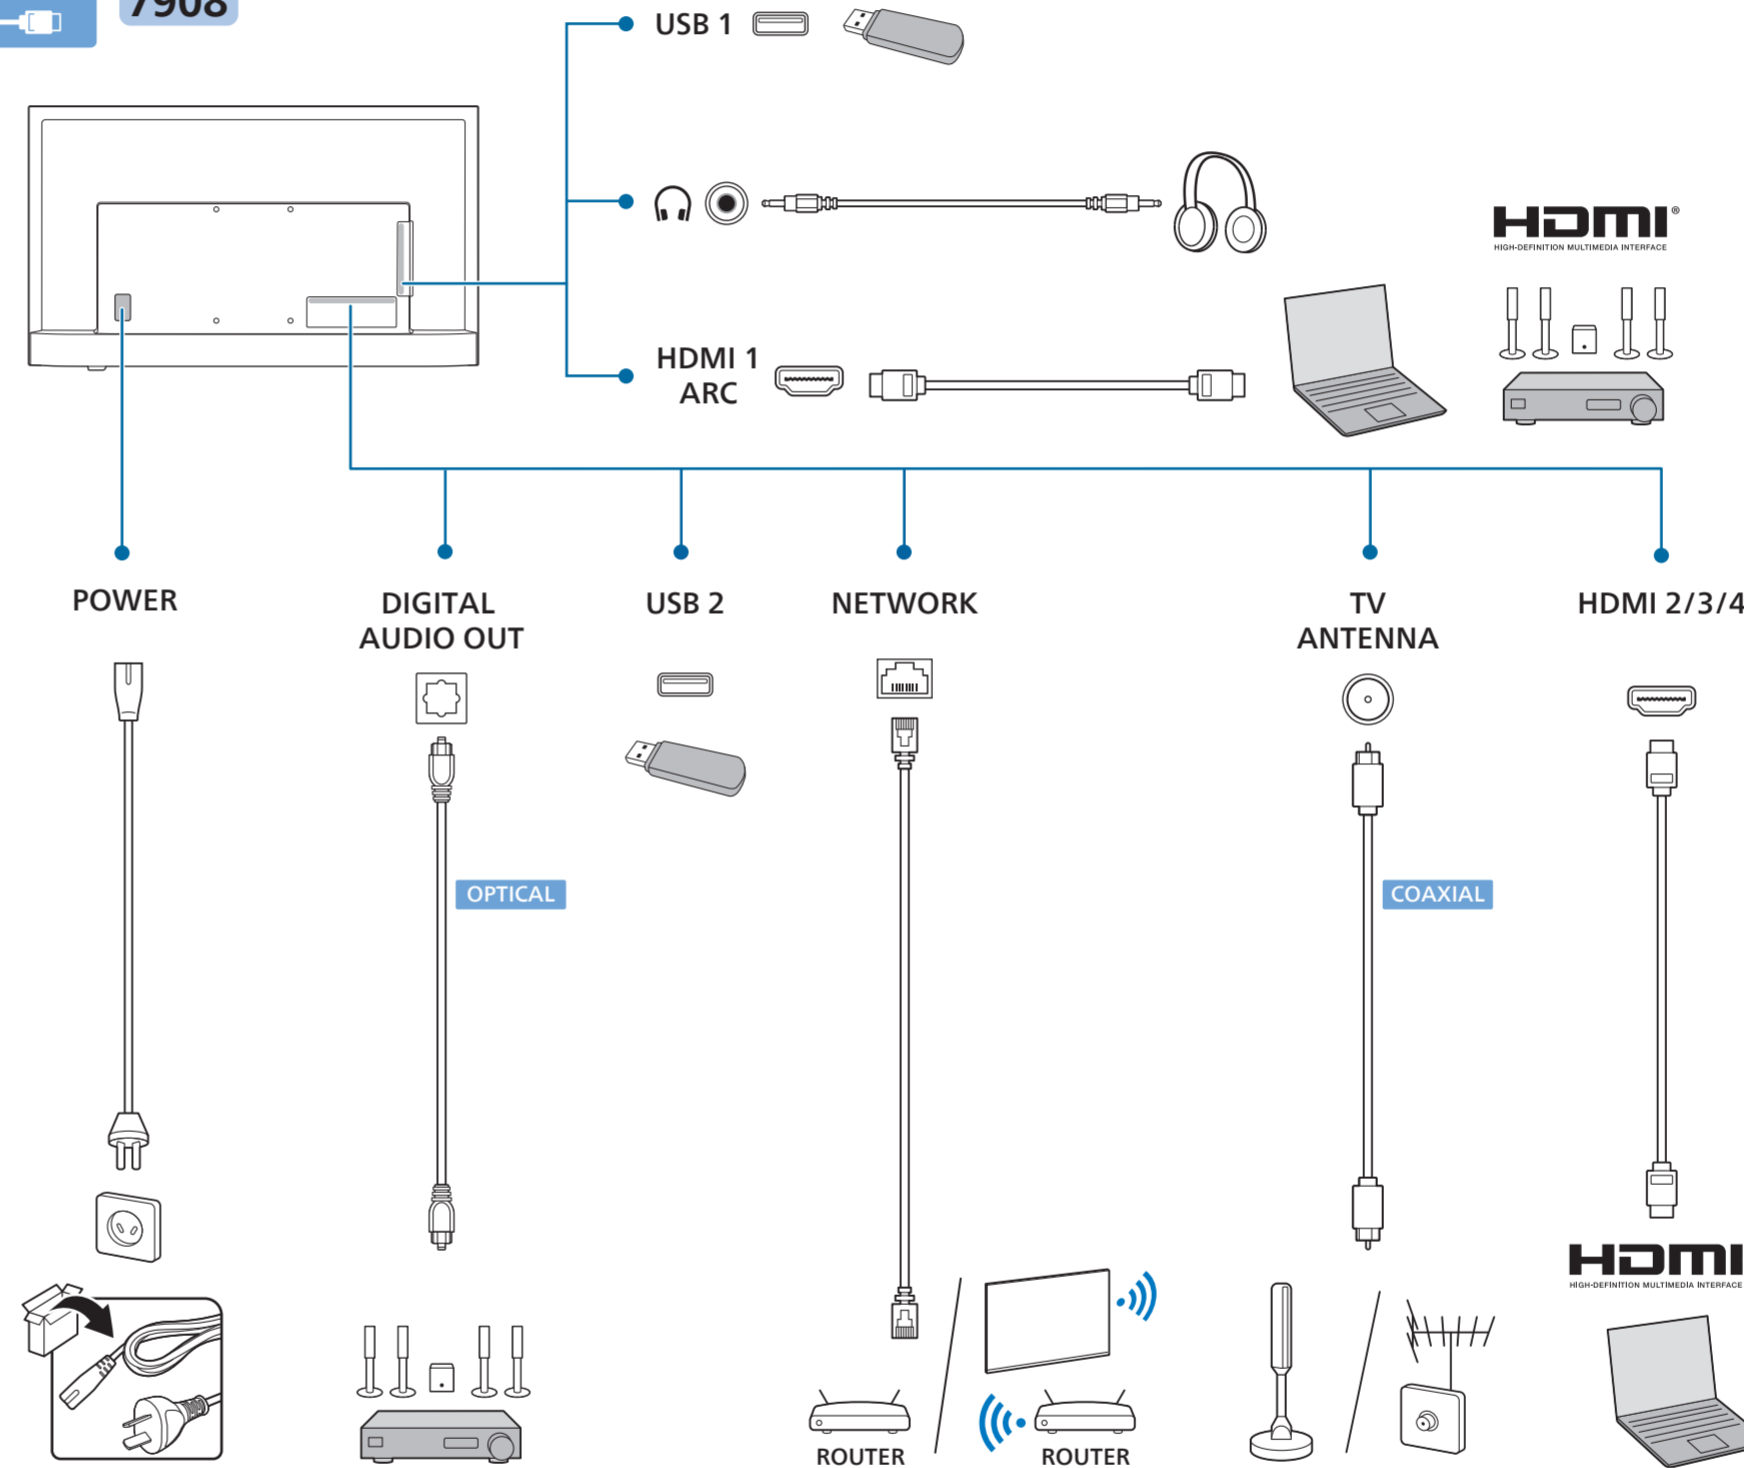

Dimensiones para montaje en pared (x, y)

	mm		L	
43"	200x100	M6	8~10mm	108mm
50"	200x100	M6	8~10mm	126mm
55"	200x100	M6	8~10mm	139mm

	mm		L	
50"	200x300	M6	10~16mm	126mm
55"	200x300	M6	10~16mm	139mm
65"	300x300	M6	12~20mm	164mm
70"	300x300	M8	12~25mm	177mm

English Read the safety instructions.
Español Lea la información de seguridad.

7408

7908

1. Press the left arrow button.
2. Press the right arrow button.
3. Insert 2x AAA 1.5V batteries into the battery compartment. A '+' sign is shown on the compartment.
4. Press the right arrow button.
5. Click the right arrow button.

AMBILIGHT tv