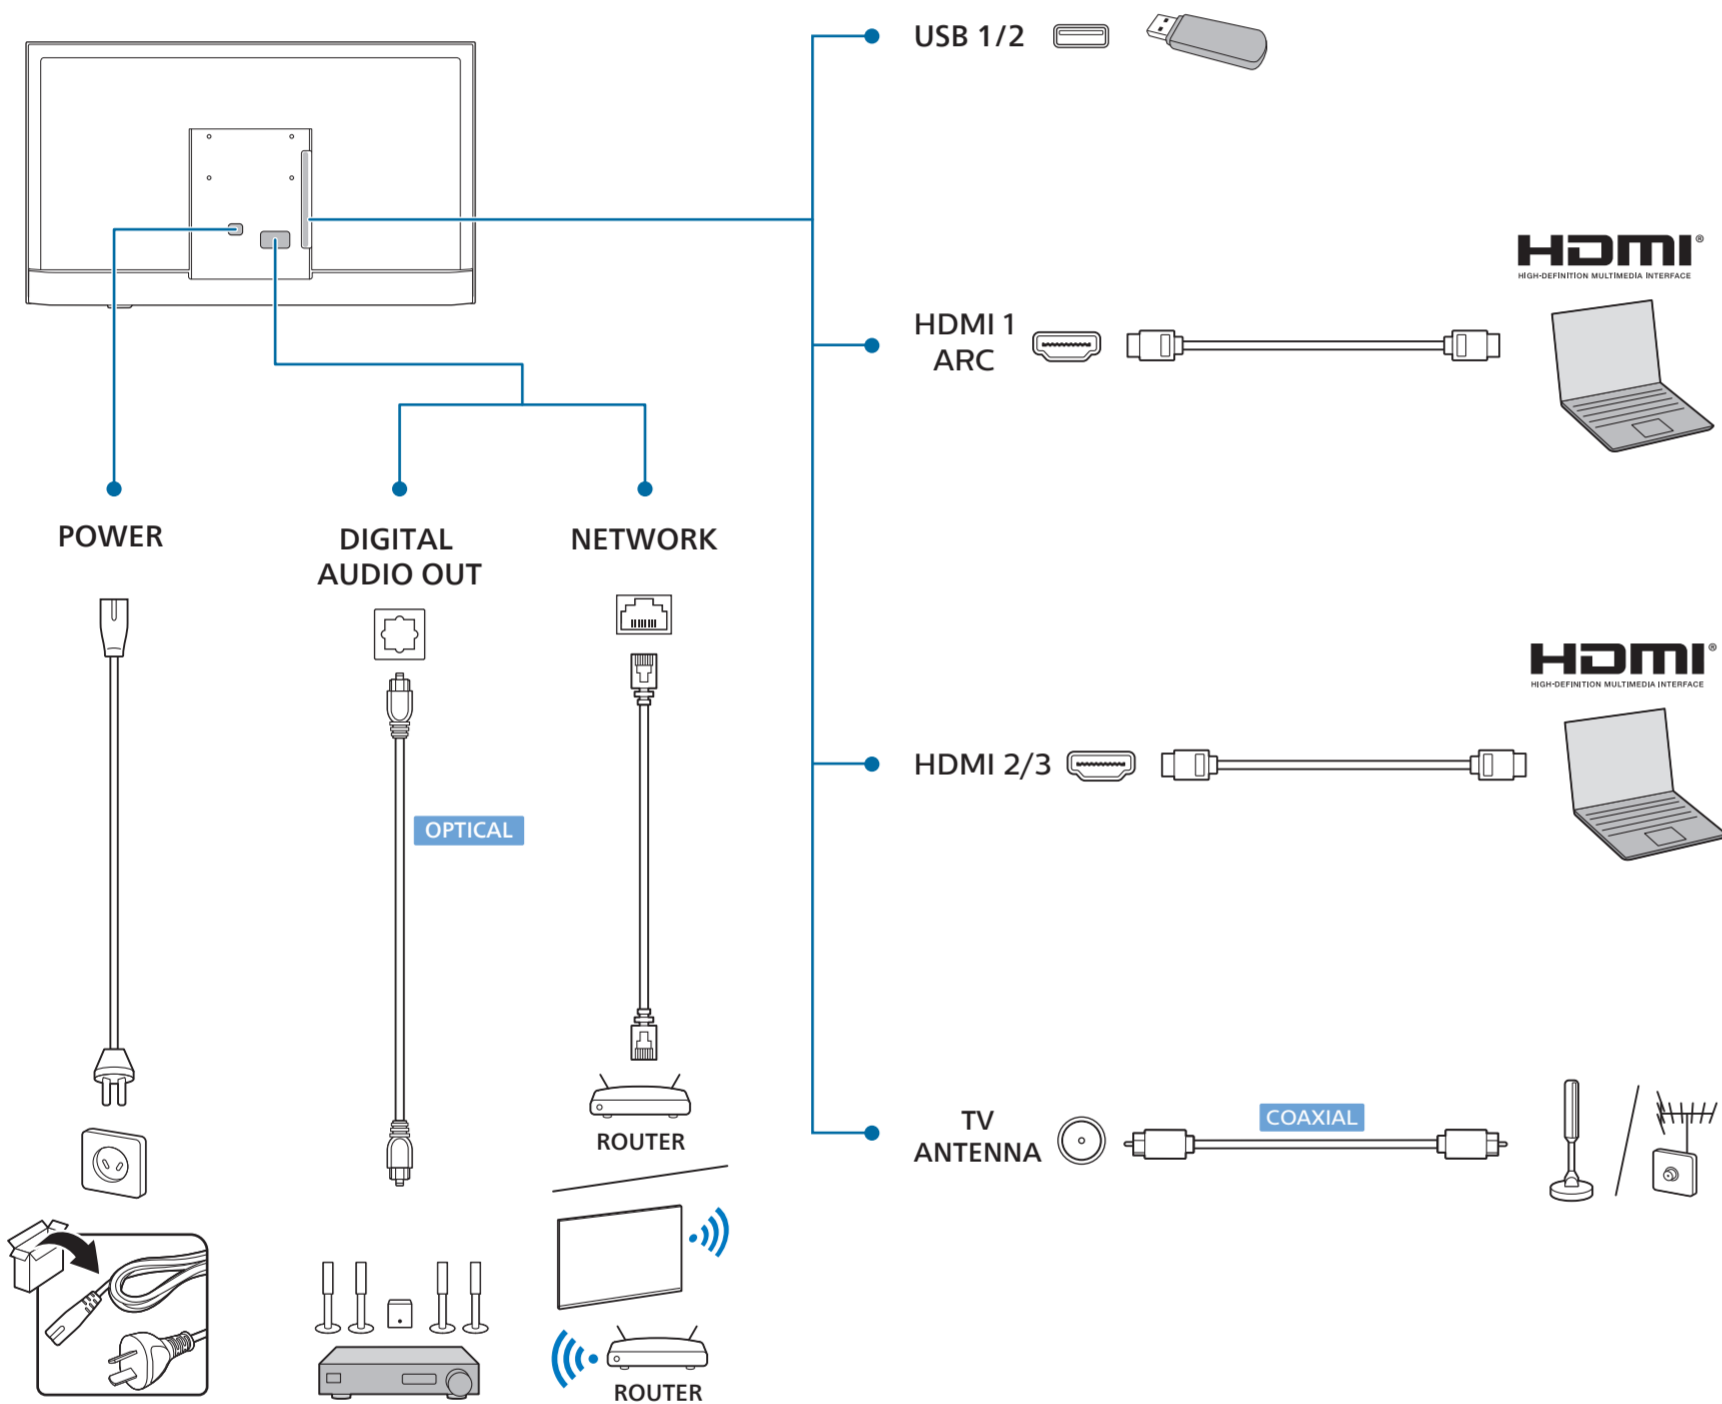

Dimensiones para montaje en pared (x, y)

	mm		L	
43"	200x100	M6	8~10mm	108mm
50"	200x100	M6	8~10mm	126mm
55"	200x100	M6	8~10mm	139mm

	mm		L	
50"	200x300	M6	10~16mm	126mm
55"	200x300	M6	10~16mm	139mm
65"	300x300	M6	12~20mm	164mm
70"	300x300	M8	12~25mm	177mm

English Read the safety instructions.
Español Lea la información de seguridad.

7408

7908

1. Press the left arrow button.
2. Press the right arrow button.
3. Insert 2x AAA 1.5V batteries into the battery compartment. A '+' sign is shown on the compartment.
4. Press the right arrow button.
5. Click the right arrow button.

AMBILIGHT tv