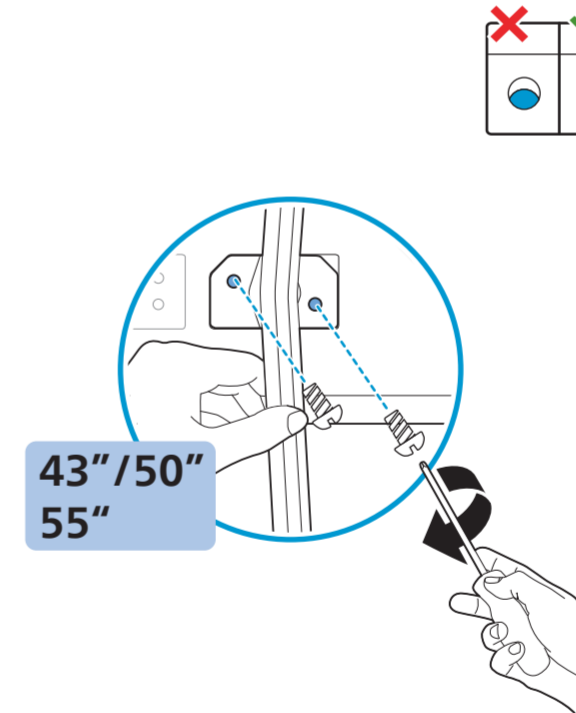

6a

7a

5b 7908

6b

7b

Dimensiones para montaje en pared (x, y)

	mm		L	
43"	200x100	M6	8~10mm	108mm
50"	200x100	M6	8~10mm	126mm
55"	200x100	M6	8~10mm	139mm

	mm		L	
50"	200x300	M6	10~16mm	126mm
55"	200x300	M6	10~16mm	139mm
65"	300x300	M6	12~20mm	164mm
70"	300x300	M8	12~25mm	177mm

English Read the safety instructions.
Español Lea la información de seguridad.

7408

7908

1. Press the left arrow button.
2. Press the right arrow button.
3. Insert 2x AAA 1.5V batteries into the battery compartment. A '+' sign is shown on the compartment.
4. Press the right arrow button.
5. Click the right arrow button.