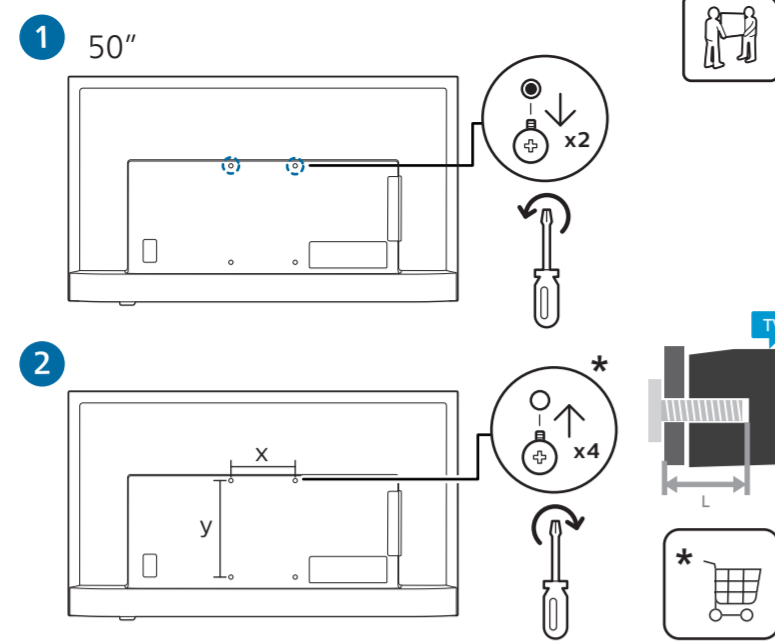

Dimensiones para montaje en pared (x, y)

	mm		L	
43"	200x100	M6	8~10mm	108mm
50"	200x100	M6	8~10mm	126mm
55"	200x100	M6	8~10mm	139mm

	mm		L	
50"	200x300	M6	10~16mm	126mm
55"	200x300	M6	10~16mm	139mm
65"	300x300	M6	12~20mm	164mm
70"	300x300	M8	12~25mm	177mm

English Read the safety instructions.
Español Lea la información de seguridad.

7408

7908

1. Press the left arrow button.
2. Press the right arrow button.
3. Insert 2x AAA 1.5V batteries into the battery compartment. A '+' sign is shown on the compartment.
4. Press the right arrow button.
5. Click the right arrow button.

AMBILIGHT tv