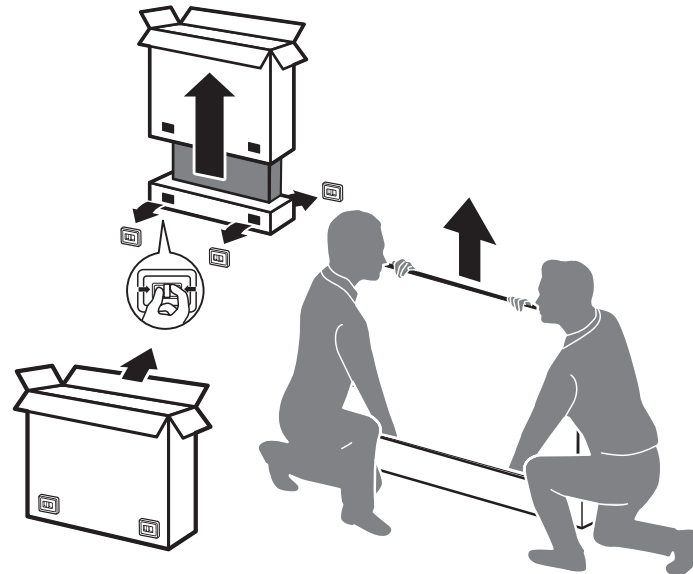

2

3

4a 8218

5a

4b 8288

5b

Wall Mount dimensions (x,y)

50" 100x200mm M6 (L: 10mm~20mm) 126 cm