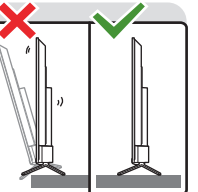

2

3

4a 8218

5a

4b 8288

5b

Wall Mount dimensions (x,y)

50" 100x200mm M6 (L: 10mm~20mm) 126 cm