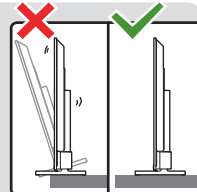

2

3

4a 8218

5a

4b 8288

5b

Wall Mount dimensions (x,y)

50" 100x200mm M6 (L: 10mm~20mm) 126 cm