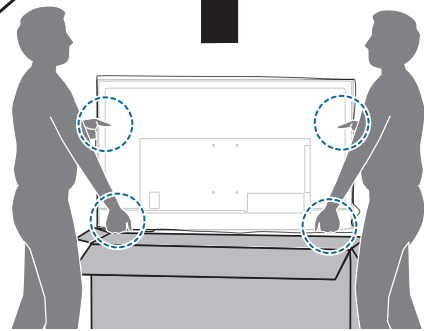

A 1a 50"/55"