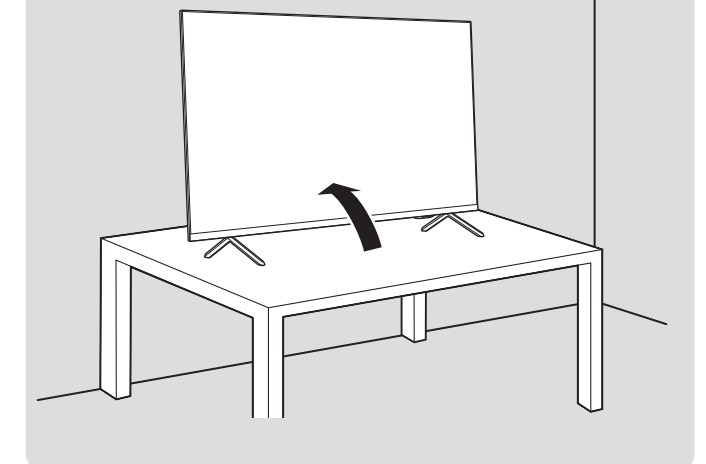

2

3

4a 8218

5a

4b 8288

5b

Wall Mount dimensions (x,y)

50" 100x200mm M6 (L: 10mm~20mm) 126 cm