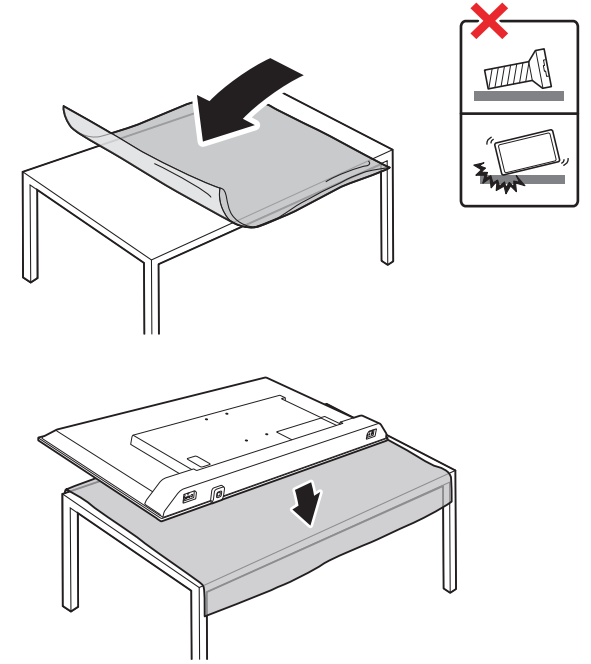

2

3

4a 8218

5a

4b 8288

5b

Wall Mount dimensions (x,y)

50" 100x200mm M6 (L: 10mm~20mm) 126 cm