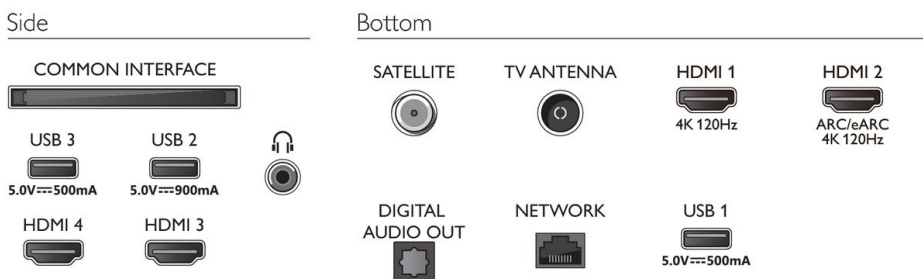

Connectivity

- Number of HDMI connections: 4
- Number of USBs: 3
- Wireless connection: Wi-Fi 802.11ac, 2x2, Dual band, Bluetooth 5.0
- HDMI features: 4K, Audio Return Channel
- HDMI ARC: Yes on HDMI2
- HDMI 2.1 features: eARC on HDMI 2, eARC/VRR/ ALLM supported, Max 48Gbps data rate
- HDCP 2.3: Yes on all HDMI
- EasyLink (HDMI-CEC): Remote control pass-through, System audio control, System standby, One touch play
- EasyLink 2.0: HDMI-CEC for Philips TV/SB, External setting via TV UI
- Other connections: Common Interface Plus (CI+), Ethernet-LAN RJ-45, Digital audio out (optical), Headphone out, Service connector, Satellite Connector

Supported HDMI video features

- Gaming: ALLM, AMD FreeSync Premium, Dolby Vision Game, HDMI VRR, HGiG, Nvidia G-Sync compatible
- HDMI 1/2: HDMI 2.1 full bandwidth 48Gbps, upto 4K 120Hz
- HDMI 3/4: HDMI 2.0
- HDR: Dolby Vision, HDR10, HDR10+, HDR10+

Adaptive, HLG, UHDA

Multimedia Applications

- Video Playback Formats: Containers: AVI, MKV, H264/MPEG-4 AVC, MPEG-1, MPEG-2, MPEG-4, VP9, HEVC (H.265), AV1
- Subtitles Formats Support: .SMI, .SRT, .SSA, .SUB, .TXT, .ASS
- Music Playback Formats: AAC, MP3, WAV, WMA (v2 up to v9.2), WMA-PRO (v9 and v10), FLAC
- Picture Playback Formats: JPEG, BMP, GIF, PNG, 360 photo, HEIF

Design

- Colors of TV: Metal bezel frame
- Stand design: Satin chrome EVO stand

Connections

Issue date 2023-03-02

Version: 1.1.1

12 NC: 8670 001 89018
EAN: 87 18863 03840 6

© 2023 Koninklijke Philips N.V.
All Rights reserved.

Specifications are subject to change without notice. Trademarks are the property of Koninklijke Philips N.V. or their respective owners.

www.philips.com

* EPG and actual visibility (up to 8 days) is country and operator dependent.

* Android App offerings vary per country. For more details please visit your local Google Play Store.

* The TV supports DVB reception for 'Free to air' broadcast. Specific DVB operators may not be supported. An up to date list can be found in the FAQ section of the Philips support website. For some operators Conditional Access and subscription are required. Contact your operator for more information.

* Philips TV Remote app and related functionalities vary per TV model, operator, and country, as well as smart device model and OS. For more details please visit: www.philips.com/TVRemoteapp.

* USB recording for digital channels only, recordings may be limited by broadcast copy protection (CI+). Country and channel restrictions may apply.

* This television contains lead only in certain parts or components where no technology alternatives exist in accordance with existing exemption clauses under the RoHS Directive.

* Memory size (Flash) : 16G, the actual available disc space may differ (dependant on e.g. (pre-)installed apps, installed operating system, etc.)

* Amazon, Alexa and all related logos are trademarks of Amazon.com, Inc. or its affiliates. Amazon Alexa is available in selected languages and countries.

* Amazon Prime is available in selected languages and countries.

* Disney+ subscription required. Subject to terms at <https://www.disneyplus.com> (c) 2020 Disney and its related entities. Disney+ is available in selected languages and countries.

* Google Assistant is available on Philips Android TVs running on Android O (8) or higher OS version. Google Assistant is available in selected languages and countries.

* Netflix subscription required. Subject to terms at <https://www.netflix.com>

* Rakuten TV is available in selected languages and countries.

* Philips OLED TV panels have been certified as flicker-free and discomfort glare free by UL.

* Google TV is the name of this device's software experience and a trademark of Google LLC.

* Google TV is the name of this device's software experience and a trademark of Google LLC. YouTube, Ok Google and other marks are trademarks of Google LLC.