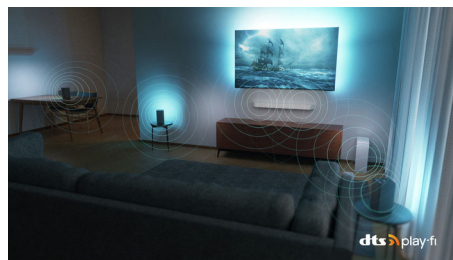

DTS Play-Fi

You get great, clear TV sound right out of the box. If you want more, Philips Wireless Home System with DTS Play-Fi lets you connect to compatible soundbars and wireless speakers around your home in seconds. You can even create a home theatre surround-sound system using your TV as a central speaker.

Epic gaming

Play without limits and immerse in OLED's incredible realism! HDMI 2.1, a blazing-fast 120Hz native refresh rate, and ultra-low input lag get the best out of next-gen gaming gear with fluid, responsive gameplay, and super-smooth natural motion. Ambilight's gaming mode brings even bigger thrills.

Google TV™

What do you want to watch? Google TV brings together movies, shows, and more, from across your apps and subscriptions—and organises them just for you. You'll get suggestions based on what you like, and you can even use the Google TV app on your phone to curate your watchlist on the go.

AI voice control

Voice control. Google Assistant. Works with Alexa.

OLED EX panel technology

OLED EX panel. Higher peak brightness and thinner bezel.

HDR supported

Supports all major HDR formats.