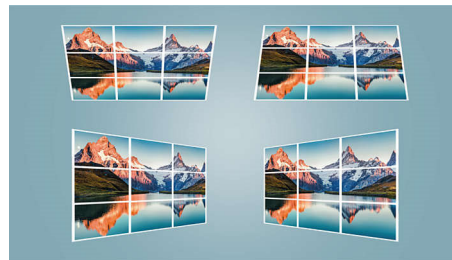

Personalize your projection

Optimize your placement options with image options! The keystone correction and focus technology enable you to customize images according to your preferences and position your projector at your desired distance.

Specifications

Technology

- Display technology: LCD
- Light source: LED
- Brightness: up to 100 lumens
- Contrast ratio: 3000:1
- Resolution: 1280 x 720 pixel
- Throw ratio: 1,47:1
- Aspect ratio: 16:9
- Focus adjustment: Manual
- Integrated media player
- Keystone correction: Manual
- LED lifetime: Up to 30.000h
- Projection image size: up to 65" (165cm)
- Projection distance: 65" @ 83" distance (212cm)
- Resolution supported: 1920 x 1080 pixel
- Recommended usage: 65" max in dark room

Connection

- Wi-Fi: Dualband 2.4GHz and 5GHz, Wireless screen mirroring
- WLAN IEEE 802.11 b/g/n
- Bluetooth: No
- HDMI: x1
- USB: x1
- micro-USB: No
- VGA: No
- Micro SD: x1
- SPDIF: No
- Audio out: 3.5 mm jack
- AV in
- DC-IN

Sound

- Stereo Speaker: No
- Internal speaker: 3W
- Bluetooth speaker connection: No
- 2.1: No
- Surround mode, Equalization: No

Dimensions

- Weight: 0.5kg kg
- unpacked (WxDxH): 146x123x62mm

Power source

- Power consumption: Operation: 42W
- DC-in: 24 V, 1.75A

Issue date 2023-04-07

Version: 1.1.1

© 2023 Koninklijke Philips N.V.
All Rights reserved.

Specifications are subject to change without notice.
Trademarks are the property of Koninklijke Philips N.V. or their respective owners.

www.philips.com

*Color brightness (color light output) and white brightness (white light output) will vary depending on projector settings. Color light output measured in accordance with IDMS 15.4; white light output measured in accordance with ISO 21118.

*The terms HDMI, HDMI High-Definition Multimedia Interface, HDMI trade dress and the HDMI Logos are trademarks or registered trademarks of HDMI Licensing Administrator, Inc.