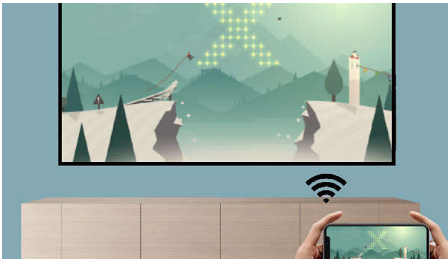

Philips NeoPix 110
Home Projector

65" display in True HD 720p

Wi-Fi screen Mirroring
Multimedia Player
Easy Connection

NPX110/INT

Compact and Wireless

NeoPix 110 offers an enjoyable 720p HD image up to 65". Compact with a large choice of connectors (HDMI, USB), as well as Dual band Wi-Fi screen mirroring. Built-in multimedia player for movies, pictures and integrated speaker.

PHILIPS

Highlights

Advanced LED Light Source

The powerful LED light source displays rich, vivid colors and will last up to 30,000 hours. You won't need to replace it since it lasts 20 years with an average usage of 4 hours per day! Additionally, the power consumption is far lower than a regular lamp based projector, which means you benefit from a bigger screen and fully immersive experience, all through an eco friendly device!

Smart Wi-Fi screen mirroring

Connect your mobile devices such as a tablets, smartphones or even computers wirelessly to mirror and share your contents. Videos on your phones? No worries, just cast it through Wi-Fi! (IOS, Android, Mac and PC). With the Dual band (2.4 and 5GHz), your connection will get even more stable and faster for smoother playback.

NeoPix 110 in True HD 720p

The NeoPix 110 offers True 720p HD for watching all your favourite movies and TV shows on a 65" screen. The short throw engine helps to reduce the projection distance to get an even bigger picture when it's only 2 meters away from the wall. The