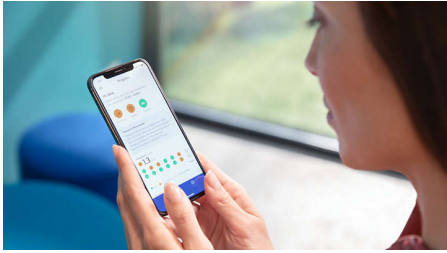

Stay on track with a personalized progress report

- Start and keep up healthy habits

Highlights

Progress Report

The DiamondClean 9000 gives you the guidance you need to improve and maintain healthy brushing habits in between dentist checkups. Built-in smart sensors let you know when you're using too much pressure, and by connecting your brushing experience to the Sonicare app, a personalized Progress Report helps you stay on track, to see how much you've improved over time.