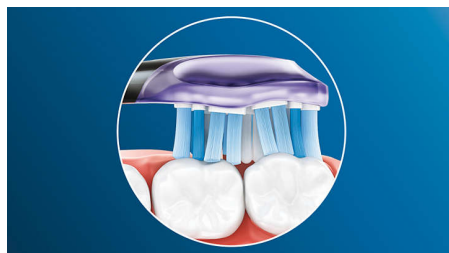

Easy to click on

Your Premium Gum Care brush head fits perfectly with any Philips Sonicare toothbrush handle, except PowerUp Battery and Essence. Simply click on and off for easy replacement and cleaning.

BrushSync™ mode-pairing

You'll always get the best possible clean with our BrushSync™ mode-pairing feature****. The Philips Sonicare G3 Premium Gum Care brush head syncs with your BrushSync™-enabled Philips Sonicare toothbrush handle****, selecting the optimal brushing mode and intensity level for exceptional gum care. All you need to do is start brushing.

Say goodbye to plaque

Thanks to its flexible design, Premium Gum Care removes up to 10 x more plaque than a manual toothbrush. It moves to enhance our unique Philips Sonicare cleaning technology so that however you brush, you get an exceptional clean you can see and feel.

Adaptive cleaning technology

You get a personalised clean every time you brush with our adaptive cleaning technology. Soft rubber sides flex to let Premium Gum Care adapt to the shape of your teeth and gums, absorbing any excess brushing pressure and enhancing our sonic cleaning power. Bristles can then adjust to the shape of your teeth and