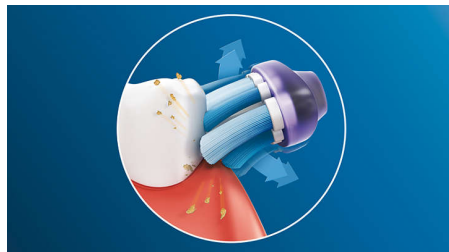

Easy to click on

Your Premium Gum Care brush head fits perfectly with any Philips Sonicare toothbrush handle, except PowerUp Battery and Essence. Simply click on and off for easy replacement and cleaning.

BrushSync™ mode-pairing

You'll always get the best possible clean with our BrushSync™ mode-pairing feature****. The Philips Sonicare G3 Premium Gum Care brush head syncs with your BrushSync™-enabled Philips Sonicare toothbrush handle****, selecting the optimal brushing mode and intensity level for exceptional gum care. All you need to do is start brushing.

Say goodbye to plaque

Thanks to its flexible design, Premium Gum Care removes up to 10 x more plaque than a manual toothbrush. It moves to enhance our unique Philips Sonicare cleaning technology so that however you brush, you get an exceptional clean you can see and feel.

Adaptive cleaning technology

You get a personalised clean every time you brush with our adaptive cleaning technology. Soft rubber sides flex to let Premium Gum Care adapt to the shape of your teeth and gums, absorbing any excess brushing pressure and enhancing our sonic cleaning power. Bristles can then adjust to the shape of your teeth and