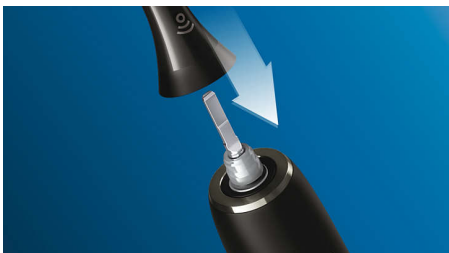

Highlights

Focus on gum health

With the Philips Sonicare Premium Gum Care brush head, even the deepest clean is gentle. As your toothbrush moves along the gum line, Premium Gum Care's flexible sides and bristles absorb any excess pressure so your gums are protected, even if you brush too hard. Bristles work hard to remove plaque and bacteria along the gum line, helping to improve gum health. Thanks to this brush head's curved design, you can be sure of maximised bristle contact.

Easy to click on

Your Premium Gum Care brush head fits perfectly with any Philips Sonicare toothbrush handle, except PowerUp Battery and Essence. Simply click on and off for easy replacement and cleaning.