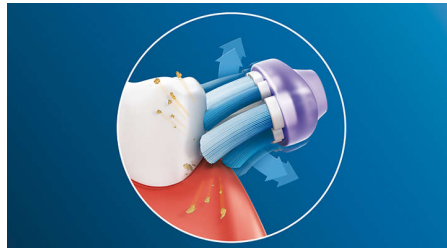

Say goodbye to plaque

Thanks to its flexible design, Premium Gum Care removes up to 10 x more plaque than a manual toothbrush. It moves to enhance our unique Philips Sonicare cleaning technology so that however you brush, you get an exceptional clean you can see and feel.