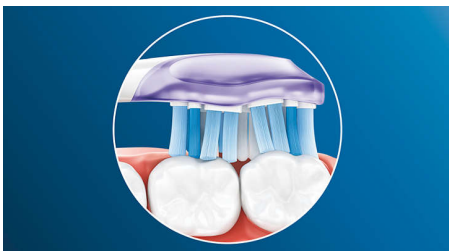

Adaptive cleaning technology

You get a personalised clean every time you brush with our adaptive cleaning technology. Soft rubber sides flex to let Premium Gum Care adapt to the shape of your teeth and gums, absorbing any excess brushing pressure and enhancing our sonic cleaning power. Bristles can then adjust to the shape of your teeth and gums so you get up to 2x more surface contact than a regular brush head** for deeper cleaning even in hard-to-reach areas.