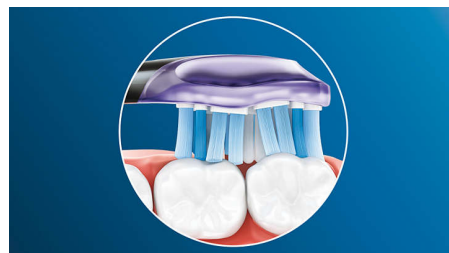

Easy to click on

Your Premium Gum Care brush head fits perfectly with any Philips Sonicare toothbrush handle, except PowerUp Battery and Essence. Simply click on and off for easy replacement and cleaning.

BrushSync™ mode-pairing

You'll always get the best possible clean with our BrushSync™ mode-pairing feature****. The Philips Sonicare G3 Premium Gum Care brush head syncs with your BrushSync™-enabled Philips Sonicare toothbrush handle****, selecting the optimal brushing mode and intensity level for exceptional gum care. All you need to do is start brushing.

Say goodbye to plaque

Thanks to its flexible design, Premium Gum Care removes up to 10 x more plaque than a manual toothbrush. It moves to enhance our unique Philips Sonicare cleaning technology so that however you brush, you get an exceptional clean you can see and feel.

Adaptive cleaning technology

You get a personalised clean every time you brush with our adaptive cleaning technology. Soft rubber sides flex to let Premium Gum Care adapt to the shape of your teeth and gums, absorbing any excess brushing pressure and enhancing our sonic cleaning power. Bristles can then adjust to the shape of your teeth and