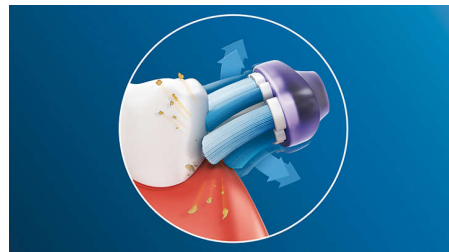

Easy to click on

Your Premium Gum Care brush head fits perfectly with any Philips Sonicare toothbrush handle, except PowerUp Battery and Essence. Simply click on and off for easy replacement and cleaning.

BrushSync™ mode-pairing

You'll always get the best possible clean with our BrushSync™ mode-pairing feature****. The Philips Sonicare G3 Premium Gum Care brush head syncs with your BrushSync™-enabled Philips Sonicare toothbrush handle****, selecting the optimal brushing mode and intensity level for exceptional gum care. All you need to do is start brushing.

Say goodbye to plaque

Thanks to its flexible design, Premium Gum Care removes up to 10 x more plaque than a manual toothbrush. It moves to enhance our unique Philips Sonicare cleaning technology so that however you brush, you get an exceptional clean you can see and feel.

Adaptive cleaning technology

You get a personalised clean every time you brush with our adaptive cleaning technology. Soft rubber sides flex to let Premium Gum Care adapt to the shape of your teeth and gums, absorbing any excess brushing pressure and enhancing our sonic cleaning power. Bristles can then adjust to the shape of your teeth and