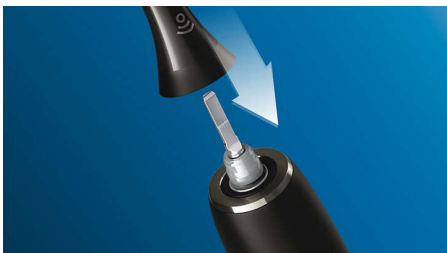

Highlights

Focus on gum health

With the Philips Sonicare Premium Gum Care brush head, even the deepest clean is gentle. As your toothbrush moves along the gum line, Premium Gum Care's flexible sides and bristles absorb any excess pressure so your gums are protected, even if you brush too hard. Bristles work hard to remove plaque and bacteria along the gum line, helping to improve gum health. Thanks to this brush head's curved design, you can be sure of maximised bristle contact.

Easy to click on

Your Premium Gum Care brush head fits perfectly with any Philips Sonicare toothbrush handle, except PowerUp Battery and Essence. Simply click on and off for easy replacement and cleaning.