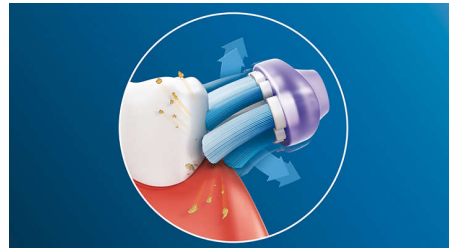

Say goodbye to plaque

Thanks to its flexible design, Premium Gum Care removes up to 10 x more plaque than a manual toothbrush. It moves to enhance our unique Philips Sonicare cleaning technology so that however you brush, you get an exceptional clean you can see and feel.