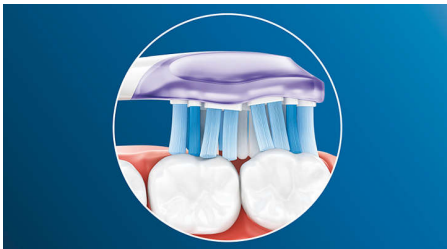

Adaptive cleaning technology

You get a personalised clean every time you brush with our adaptive cleaning technology. Soft rubber sides flex to let Premium Gum Care adapt to the shape of your teeth and gums, absorbing any excess brushing pressure and enhancing our sonic cleaning power. Bristles can then adjust to the shape of your teeth and gums so you get up to 2x more surface contact than a regular brush head** for deeper cleaning even in hard-to-reach areas.