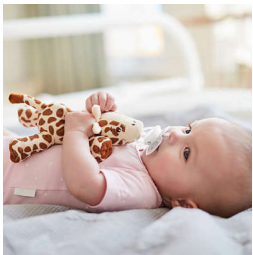

More comfort from every cuddle

Includes ultra soft soother

The Philips Avent ultra soft snuggle is a plush animal with an ultra soft soother. The snuggle is lightly weighted to keep it close to babies so that they feel secure. It's easy to find and detaches from the soother for effortless cleaning.

Soft, cute and friendly

- Pick your favourite or collect all four adorable characters

Includes ultra soft soother

- 98% of babies accept the textured silicone teats*
- Cuddly, soft snuggle included with ultra soft soother
- Soft flexible shield for more comfort and fewer skin marks

Highlights

Easy to find

No more hunting and searching for soothers! The plush animal makes the soother easy to find.

Comfort in every hug

Babies will enjoy extra comfort when they cuddle their plush animals. Made of soft fabric, their lightly weighted paws help keep soothers in place.

Fits Philips Avent soothers

The plush animal is compatible with all Philips Avent soothers, so you can mix and match and create the product that is right for baby.

A little buddy for baby

Babies will love to snuggle with any of our four adorable characters: giraffe, monkey, elephant or seal. Our plush snuggle animals are a soothing and friendly companion for baby. And when baby relaxes, so can you.