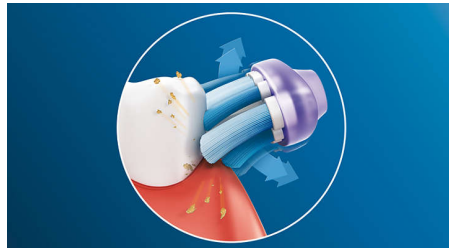

Adaptive cleaning technology

You get a personalised clean every time you brush with our adaptive cleaning technology. Soft rubber sides flex to let Premium Gum Care adapt to the shape of your teeth and gums, absorbing any excess brushing pressure and enhancing our sonic cleaning power. Bristles can then adjust to the shape of your teeth and gums so you get up to 2x more surface contact than a regular brush head** for deeper cleaning even in hard-to-reach areas.

Brushing with peace of mind

All Philips Sonicare brush heads are safe and gentle on teeth and gums. During tests, each brush head is put through its paces to ensure durability and an exceptional performance every time you brush.

Easy to click on

Your G3 Premium Gum Care brush head fits perfectly with any Philips Sonicare toothbrush handle, except Philips One and Essence. Simply click on and off for easy replacement and cleaning.

Say goodbye to plaque

Thanks to its flexible design, Premium Gum Care removes up to 10 x more plaque than a manual toothbrush. It moves to enhance our unique Philips Sonicare cleaning technology so that however you brush, you get an exceptional clean you can see and feel.