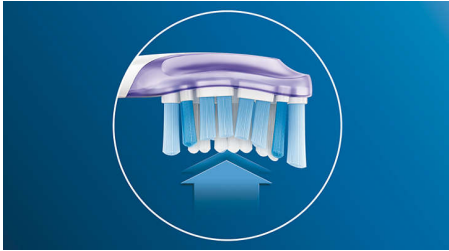

For exceptional gum care

- Up to 7 x healthier gums in just 2 weeks***

An unrivalled deep clean

- Up to 2 x more surface contact** for an effortless deep clean
- Up to 10 x more plaque removal than a manual toothbrush

Highlights

Focus on gum health

With the Philips Sonicare Premium Gum Care brush head, even the deepest clean is gentle. As your toothbrush moves along the gum line, Premium Gum Care's flexible sides and bristles absorb any excess pressure so your gums are protected, even if you brush too hard. Bristles work hard to remove plaque and bacteria along the gum line, helping to improve gum health. Thanks to this brush head's curved design, you can be sure of maximised bristle contact.

Adaptive cleaning technology

You get a personalised clean every time you brush with our adaptive cleaning technology. Soft rubber sides flex to let Premium Gum Care adapt to the shape of your teeth and gums, absorbing any excess brushing pressure and enhancing our sonic cleaning power. Bristles can then adjust to the shape of your teeth and gums so you get up to 2x more surface contact than a regular brush head** for deeper cleaning even in hard-to-reach areas.