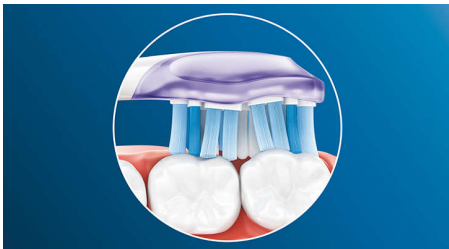

Highlights

Focus on gum health

With the Philips Sonicare Premium Gum Care brush head, even the deepest clean is gentle. As your toothbrush moves along the gum line, Premium Gum Care's flexible sides and bristles absorb any excess pressure so your gums are protected, even if you brush too hard. Bristles work hard to remove plaque and bacteria along the gum line, helping to improve gum health. Thanks to this brush head's curved design, you can be sure of maximised bristle contact.

Adaptive cleaning technology

You get a personalised clean every time you brush with our adaptive cleaning technology. Soft rubber sides flex to let Premium Gum Care adapt to the shape of your teeth and gums, absorbing any excess brushing pressure and enhancing our sonic cleaning power. Bristles can then adjust to the shape of your teeth and gums so you get up to 2x more surface contact than a regular brush head** for deeper cleaning even in hard-to-reach areas.