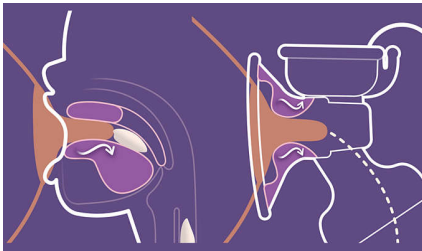

Adapts to your nipple

Because we all come in different shapes and sizes, the silicone cushion gently flexes and adapts to fit your nipple. It fits 99.98% of nipple sizes* (up to 30 mm).