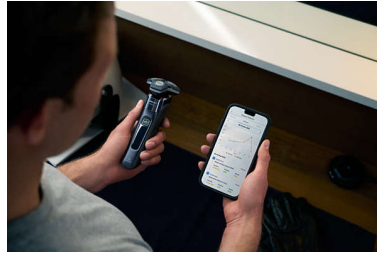

Personalization via app

Perfect your shave by pairing your shaver with the Philips GroomTribe app. Shave by shave, track the progress of your skin, personalize your shave and master your technique for a shave that's as close as it is kind to skin.