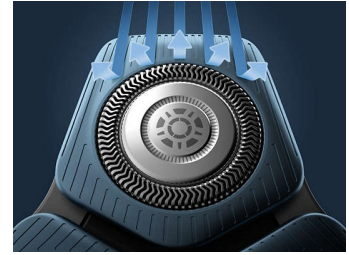

Hair-Guide Precision heads

The new shape of the shaving heads is engineered for precision. The surface is enhanced with hair guiding channels, designed to move hair into an effective cutting position.