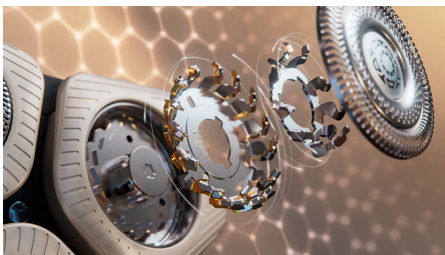

NanoTech Dual Precision blades

Philips rotary shavers are specifically designed to match your natural hair growth, capturing all the hairs growing in any direction, thanks to 360-degree rotating blades cutting in all directions. With up to 165,000 cutting actions per minute, the NanoTech Dual Precision blades cut up to 25% more hair per stroke**.