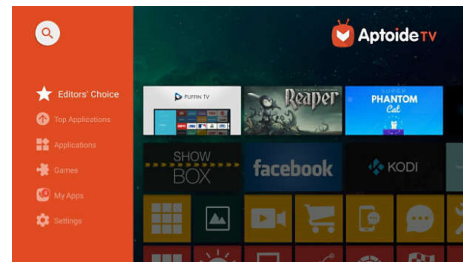

Smart Android OS for apps

Take full advantage of an endless entertainment with Android OS. All your favorite apps are pre-installed, out of the box. Enjoy Youtube, Netflix and more!