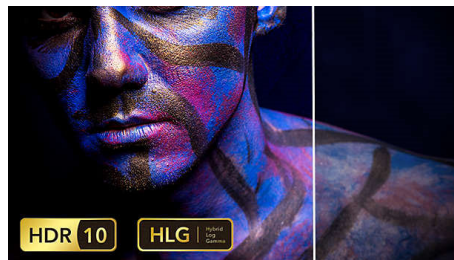

HDR for advanced contrast

High Dynamic Range is the new video standard that redefines in-home entertainment through advances in contrast and colour. With HDR 10, enjoy a sensory experience that captures the original richness and liveliness, yet accurately reflects the content creator's intent.