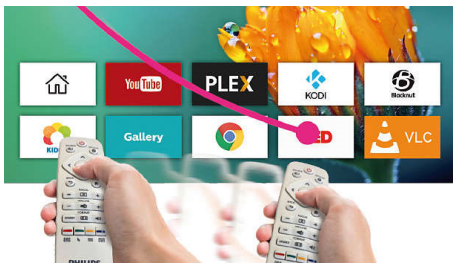

Philips Screeneo S6
Home projector

4K Resolution

Up to 180"
LED DLP

SCN650

Project big. Really big.

with 4K smart short throw technology

With an incredible 8.3 million pixels (4K), Screeneo S6 delivers home theater with impeccable precision and detail. Movies and TV shows come to life with pitch-perfect brightness and stunning highlights in HDR.

So smart

- Smart Android OS for apps and more!
- AirMote for a comfortable control

Bespoke sound

- Superior Stereo Speakers
- Bluetooth BoomBoxes

PHILIPS

Home projector
4K Resolution Up to 180", LED DLP

Highlights

AirMote

Easily navigate thanks to the intuitive AirMote control by pointing or using gestures to pick and choose what you want to watch.

Bluetooth BoomBoxes

Play your music directly on the projector. Use your Screeneo as a Boombox by connecting your smartphones or any other Bluetooth device to enjoy big sound.

Built-in Media Player

Pop your essentials in your hand with the integrated Media Player: Browse, watch all your videos, listen to your music or share your latest holidays pictures.

Fully Connected

The Screeneo S Collection comes with all the connectivity you need. Wi-Fi, Bluetooth, USB, HDMI, SPDIF, Connect your game consoles, Blu-ray player, smart boxes or set top boxes to enjoy all your contents.