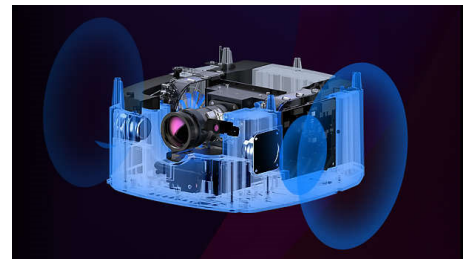

Superior Stereo Speakers

No need extra sound bar or home-cinema! The Screeneo S Collection provides endless vibrant, clear, and powerful sound with deep bass.