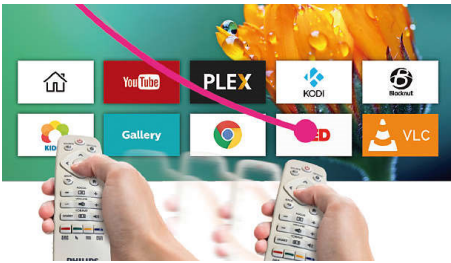

So smart

- Smart Android OS for apps and more!
- AirMote for a comfortable control

Bespoke sound

- Superior Stereo Speakers
- Bluetooth BoomBoxes

PHILIPS

Home projector
4K Resolution Up to 180", LED DLP

Highlights

4K Ultra HD

With four times the resolution of conventional Full HD, Ultra HD 4K lights up your screen with over 8 million pixels. Enjoy crisp details, vivid and true to life colors when watching sports, games, and streaming content.

AirMote

Easily navigate thanks to the intuitive AirMote control by pointing or using gestures to pick and choose what you want to watch.

Bluetooth BoomBoxes

Play your music directly on the projector. Use your Screeneo as a Boombox by connecting your smartphones or any other Bluetooth device to enjoy big sound.

Built-in Media Player

Pop your essentials in your hand with the integrated Media Player: Browse, watch all your videos, listen to your music or share your latest holidays pictures.

Fully Connected

The Screeneo S Collection comes with all the connectivity you need. Wi-Fi, Bluetooth, USB, HDMI, SPDIF, Connect your game consoles, Blu-ray player, smart boxes or set top boxes to enjoy all your contents.