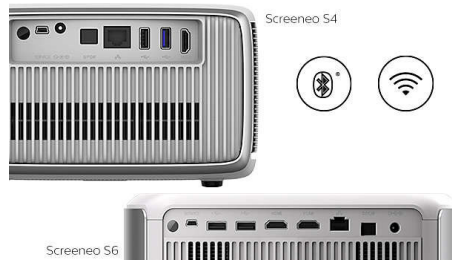

Philips Screeneo S6
Home projector

4K Resolution

Up to 180"
LED DLP

SCN650

Project big. Really big.

with 4K smart short throw technology

With an incredible 8.3 million pixels (4K), Screeneo S6 delivers home theater with impeccable precision and detail. Movies and TV shows come to life with pitch-perfect brightness and stunning highlights in HDR.

AirMote

Easily navigate thanks to the intuitive AirMote control by pointing or using gestures to pick and choose what you want to watch.

Bluetooth BoomBoxes

Play your music directly on the projector. Use your Screeneo as a Boombox by connecting your smartphones or any other Bluetooth device to enjoy big sound.

Built-in Media Player

Pop your essentials in your hand with the integrated Media Player: Browse, watch all your videos, listen to your music or share your latest holidays pictures.

Fully Connected

The Screeneo S Collection comes with all the connectivity you need. Wi-Fi, Bluetooth, USB, HDMI, SPDIF, Connect your game consoles, Blu-ray player, smart boxes or set top boxes to enjoy all your contents.

No need extra sound bar or home-cinema! The Screeneo S Collection provides endless vibrant, clear, and powerful sound with deep bass.

Specifications

Technology

- Display technology: DLP
- Light source: LED
- Contrast ratio: 150,000:1
- Resolution: 3840 x 2160 pixel
- Throw ratio: 1,2:1
- Aspect ratio: 4:3 and 16:9
- Projection modes: front, rear, ceiling
- Focus adjustment: Auto
- Integrated media player
- Internal memory: 16 GB
- Keystone correction: Electric
- Operating system: Android
- LED lifetime: Up to 30.000h
- Projection image size: up to 180" (450cm)
- Projection distance: 48-285 cm / 19-112"
- 4 corners correction